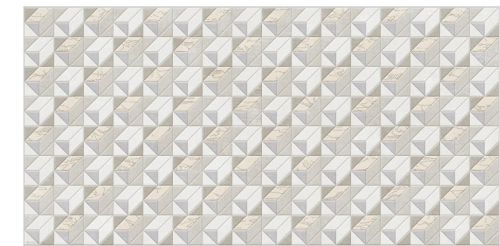

**Matt**  
Series

ALDO CAMEL  
ALDO COCOA  
ALDO COCOA DECOR A  
ALDO COCOA DECOR B

Name  
**ALDO  
GLORY**

**Wall Tiles**  
••  
**400x  
800mm**

**Matt**  
Series

Random  
Phase

ALDO GLORY  
ALDO GLORY DECOR A  
ALDO GLORY DECOR B