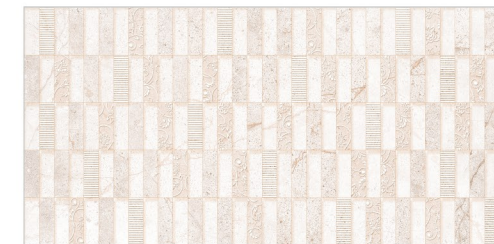

BAXON CORAL  
BAXON CORAL DECOR A  
BAXON CORAL DECOR B

Random Phase

Random Phase

Name  
**BELMONT BROWN**

**Wall Tiles**  
••  
**400x800mm**

**Matt**  
Series

BELMONT CREMA  
 BELMONT BROWN  
 BELMONT BROWN DECOR A  
 BELMONT BROWN DECOR B