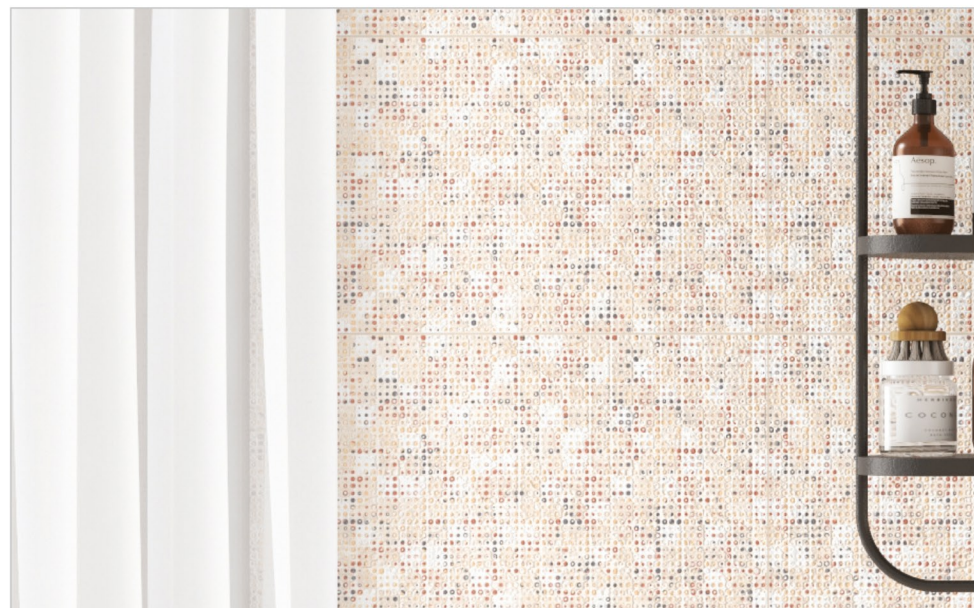

**Wall Tiles**  
 ..  
**400x  
800mm**

**Matt**  
 Series

Name  
**INDO  
BEIGE**

**Wall Tiles**  
••  
**400x  
800mm**

**Matt**  
Series

Random  
Phase

Random  
Phase

INDO CREMA  
INDO BEIGE  
INDO BEIGE DECOR A  
INDO BEIGE DECOR B