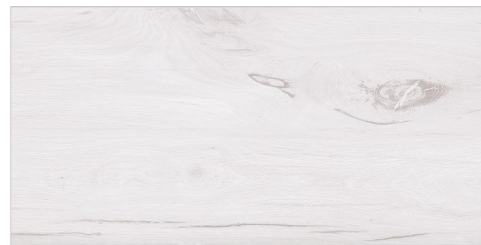

Name
**DEXWOOD
GREY**

Wall Tiles
••
**400x
800mm**

Matt
Series

DEXWOOD BLANCO
DEXWOOD GREY
DEXWOOD GREY DECOR A
DEXWOOD GREY DECOR B
DEXWOOD GREY DECOR C

Random
Phase