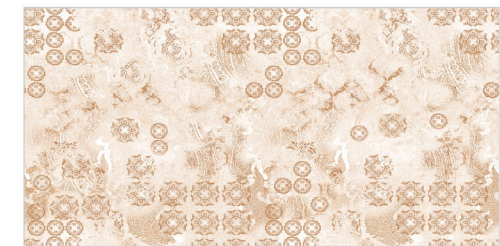

Name
ALBI STONA

Wall Tiles
••
400x800mm

Matt
Series

ALBI STONA
ALBI STONA DECOR A
ALBI STONA DECOR B
ALBI STONA DECOR C