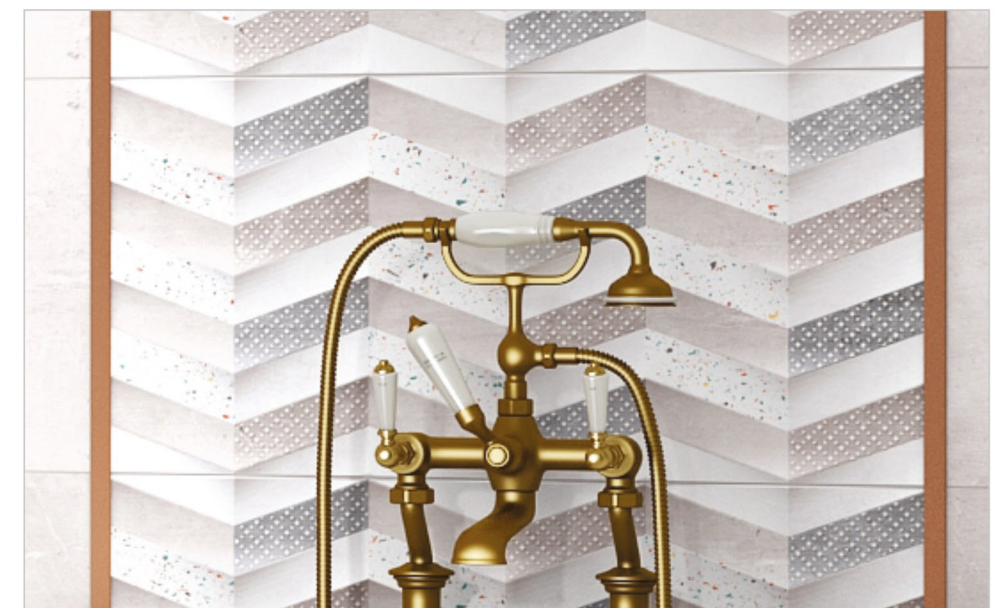

Name
LORENZO DOVE

Wall Tiles
••
**400x
800mm**

Matt
Series

LORENZO BIANCO
LORENZO DOVE
LORENZO DOVE DECOR A
LORENZO DOVE DECOR B