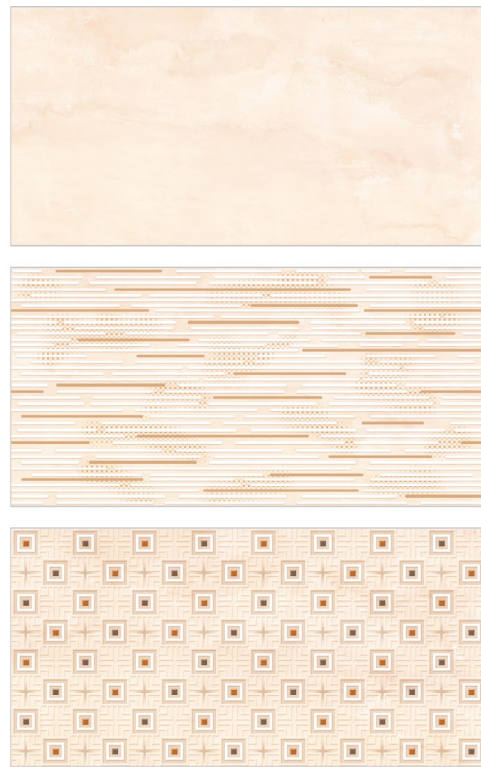

Name  
**ALDO  
VERDE**

**Wall Tiles**  
••  
**400x  
800mm**

ALDO GRIS  
ALDO VERDE  
ALDO VERDE DECOR

**Matt**  
Series

Name  
**BAXON  
CORAL**

**Wall Tiles**  
••  
**400x  
800mm**

**Matt**  
Series

Random  
Phase