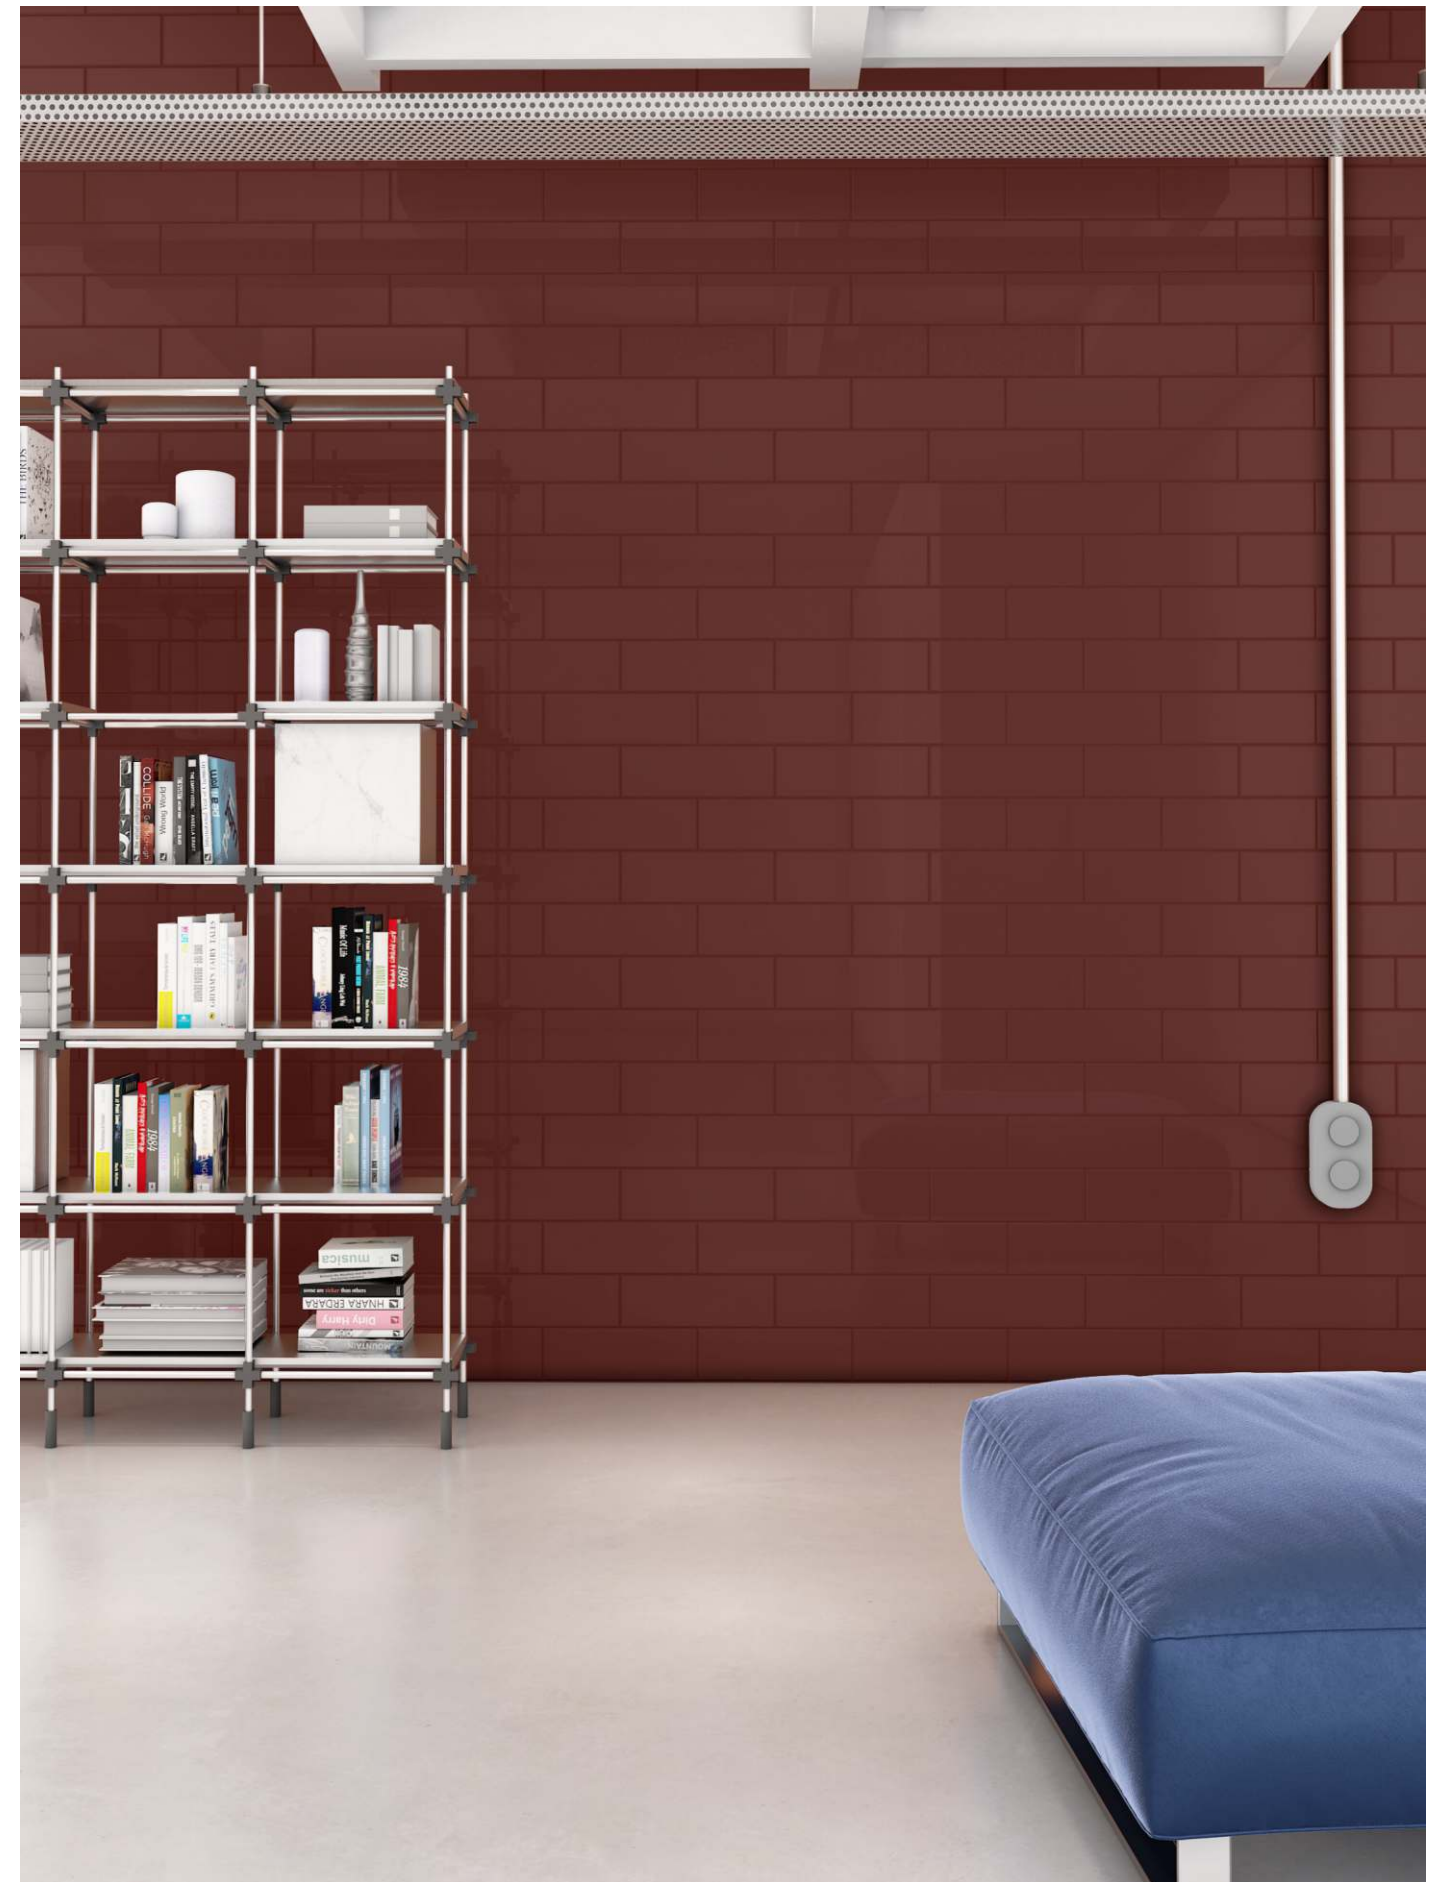

100X300MM
WAVE

75X300MM
BEVELED

COPPER BROWN
100X200 (BEVELED)
GLOSSY FINISH

COPPER BROWN
100X300 (ERISY)
GLOSSY FINISH

COPPER BROWN
100X300 (PLAIN)
GLOSSY FINISH

COPPER BROWN
100X200 (BEVELED)
GLOSSY FINISH