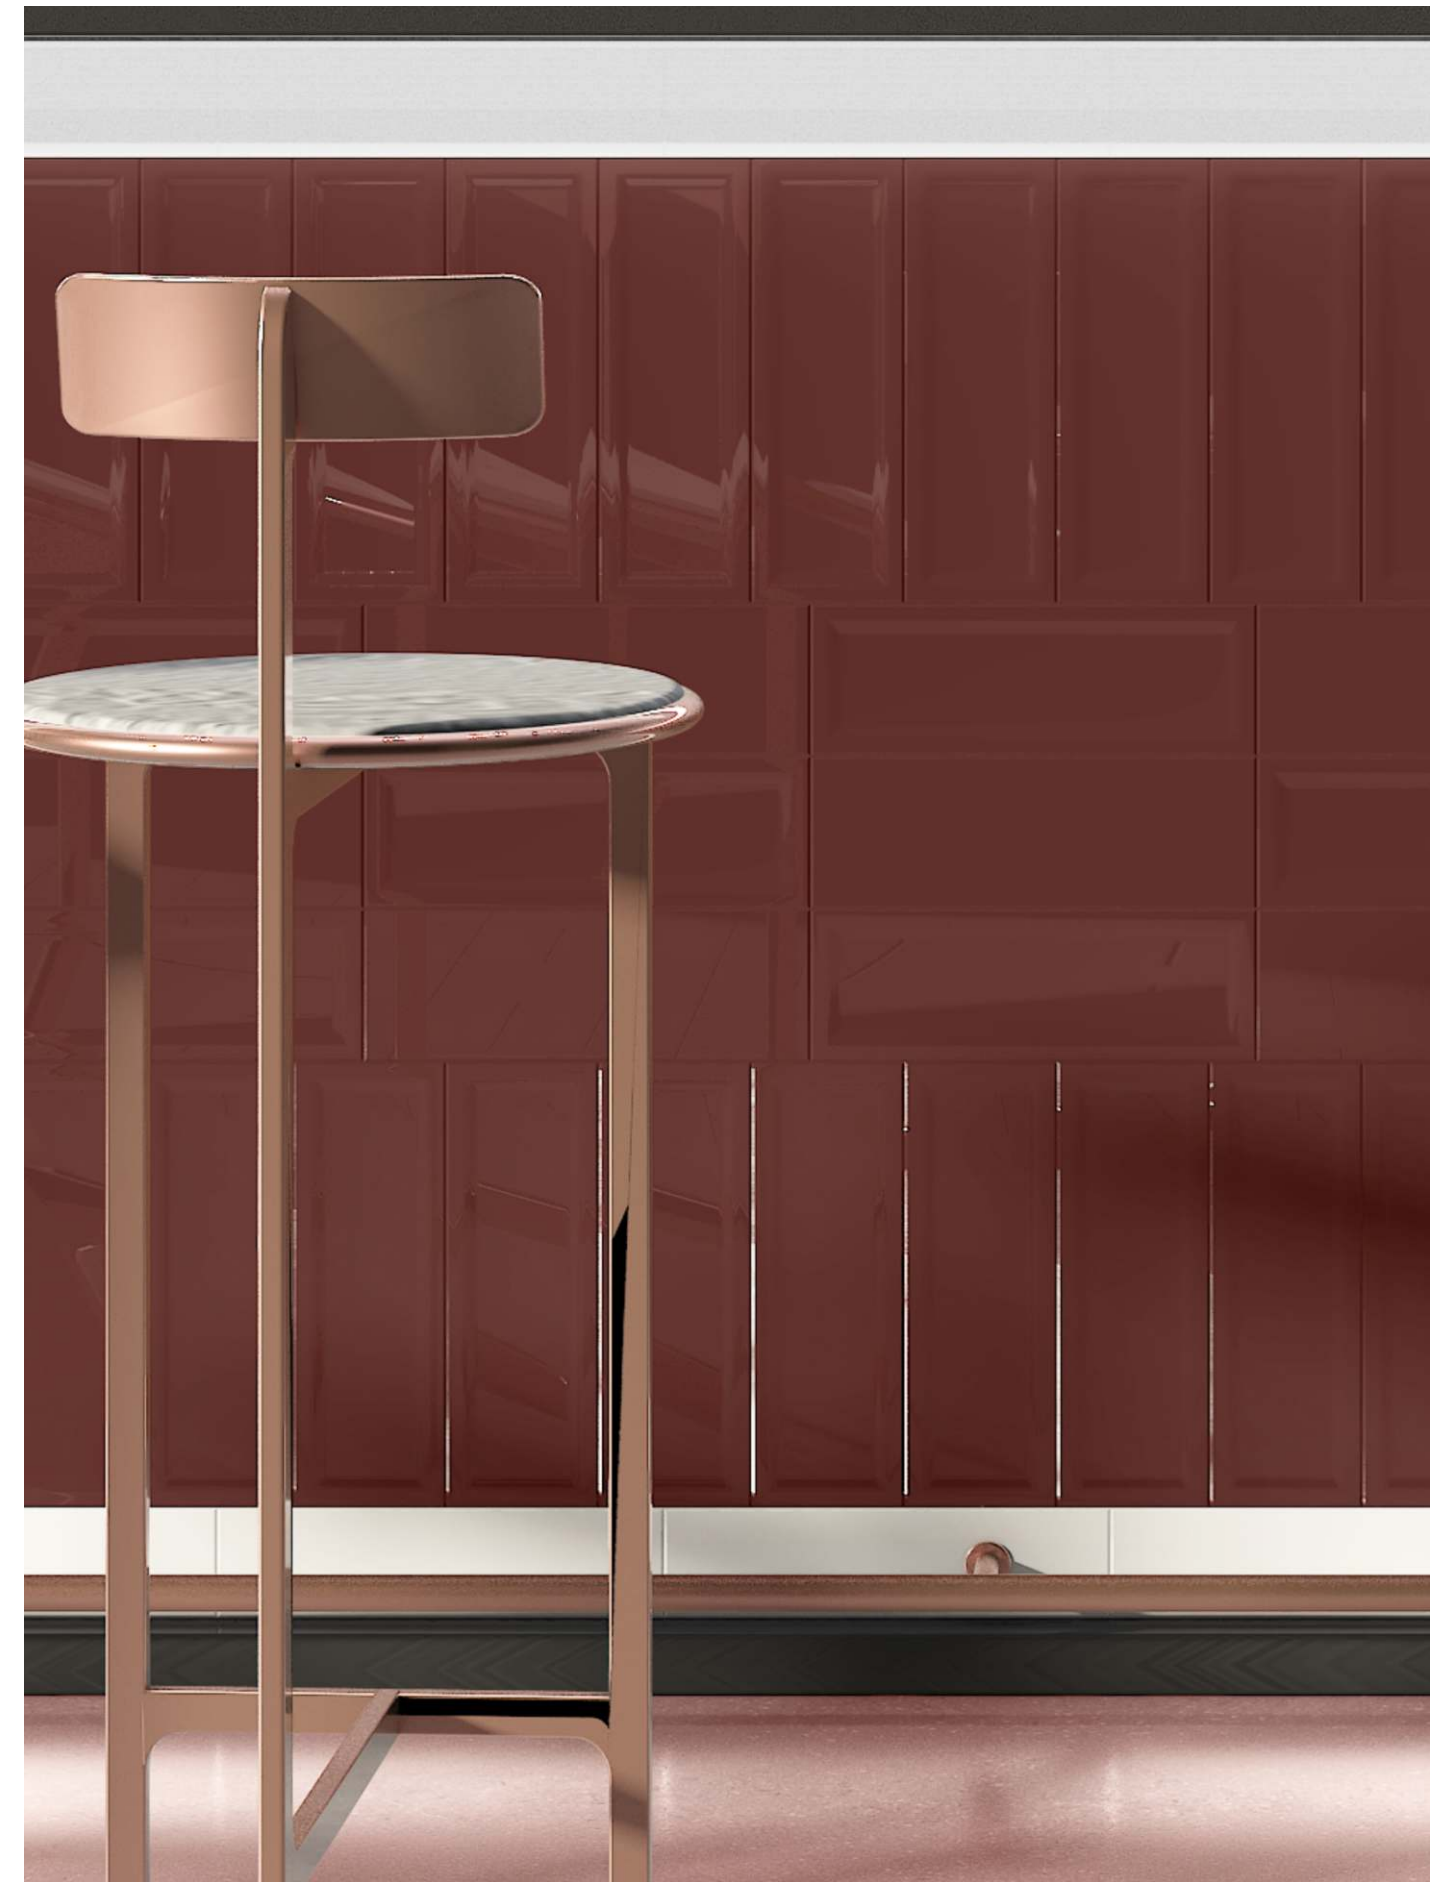

100X300MM
ERISY

75X300MM
BEVELED

100X300MM
WAVE

75X300MM
BEVELED

RED BROWN
100X300 (ERISY)
GLOSSY FINISH

RED BROWN
100X300 (ELEGANCE)
GLOSSY FINISH

RED BROWN
100X300 (BULNOZE)
GLOSSY FINISH

RED BROWN
100X300 (ERISY)
GLOSSY FINISH