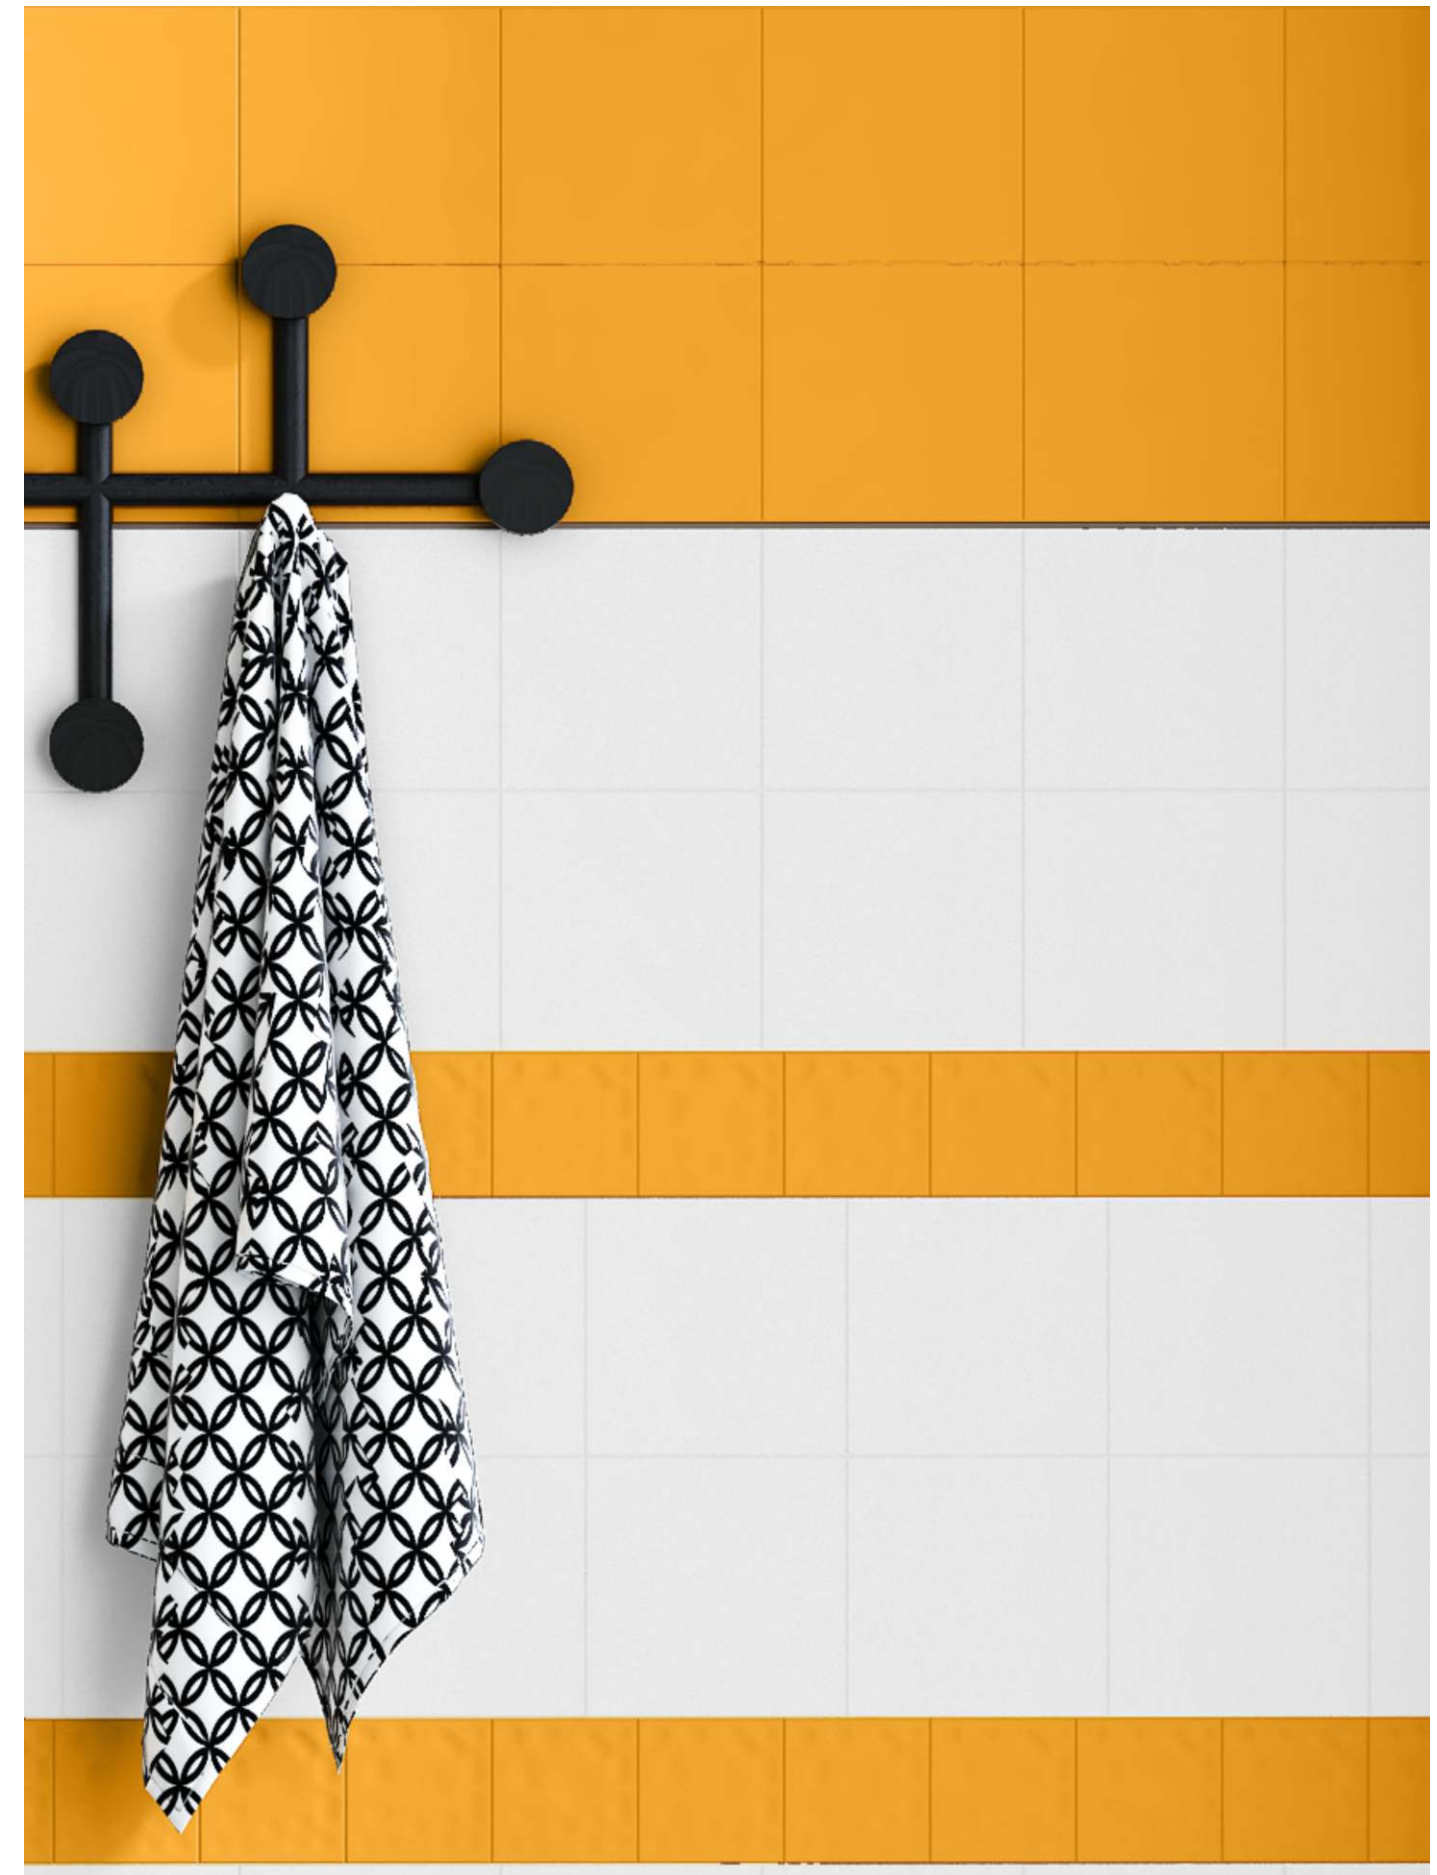

108X108MM
STONE

200X200MM

75X300MM
BEVELED

75X300MM
BEVELED

MANGO YELLOW
200X200 (PLAIN), 108X108(BUMPY)
GLOSSY FINISH

MANGO YELLOW
108X108 (BUMPY, PLAIN)
GLOSSY FINISH

DARK GRAY
108X108 (PLAIN)
GLOSSY FINISH