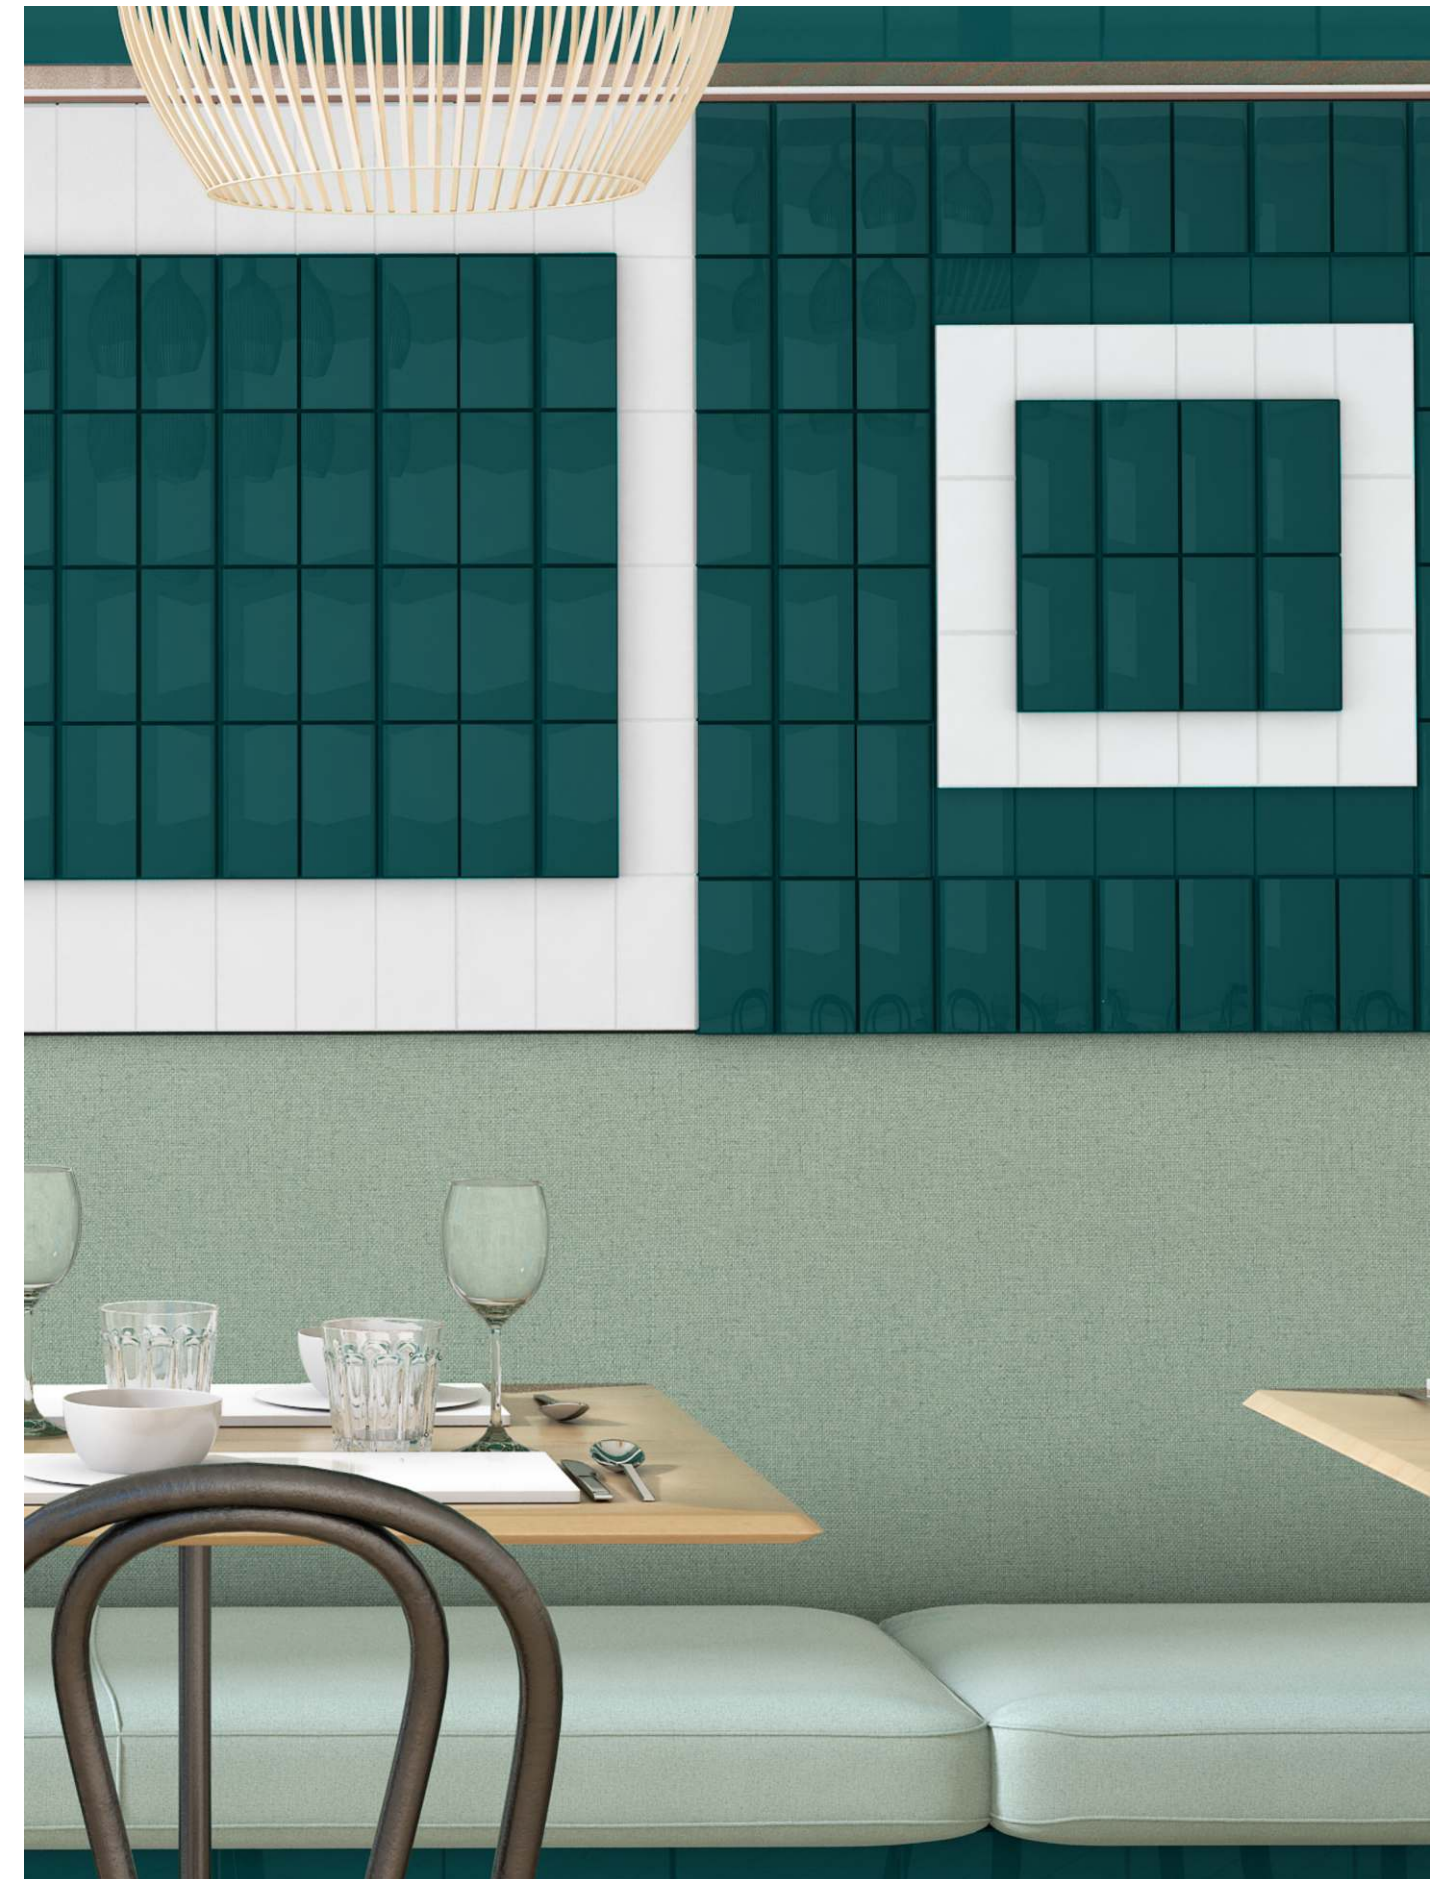

100X300MM
ERISY

100X300MM
WAVE

75X300MM
BEVELED

AQUA BLUE
75X150 (BULNOZE)
GLOSSY FINISH

AQUA BLUE
100X300 (PLAIN)
GLOSSY FINISH

AQUA BLUE
100X200 (BEVELED)
GLOSSY FINISH

AQUA BLUE
100X300 (BULNOZE)
GLOSSY FINISH