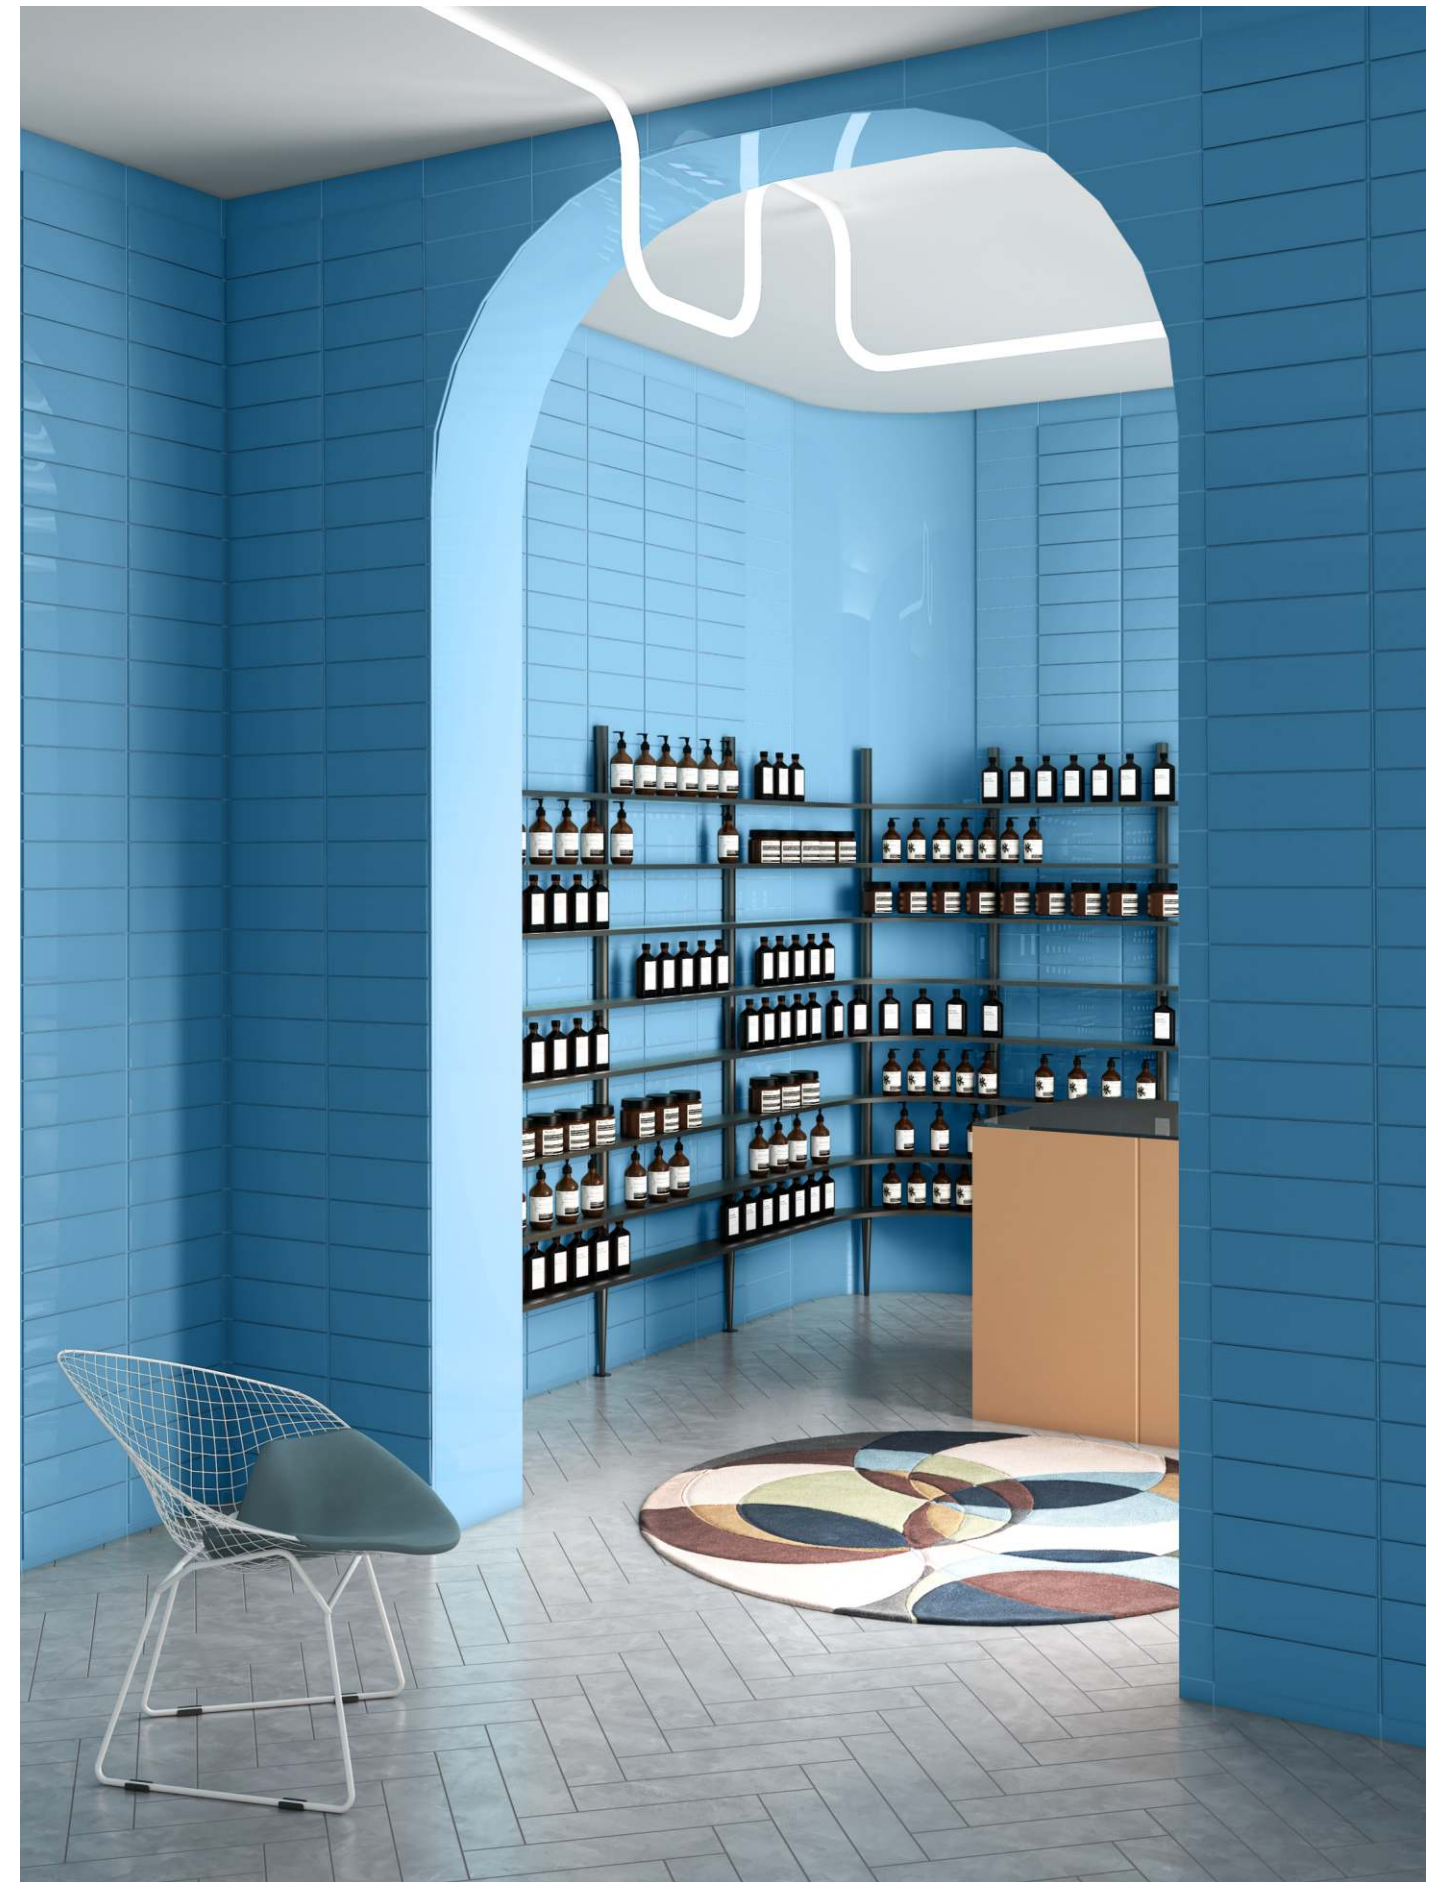

100X300MM
ELEGENCE

100X300MM
ERISY

100X300MM
WAVE

75X300MM

75X300MM
HAND CRAFTED

75X300MM
BEVELED

T. BLUE
100X200 (WAVE)
GLOSSY FINISH

T. BLUE
100X200 (BEVELED)
GLOSSY FINISH