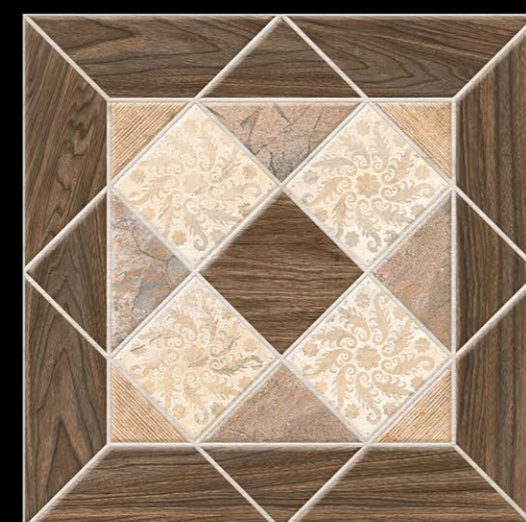

NATIVE BRONZE

CALYPSO CREMA

NATIVE GREY

NATIVE IRON

NATIVE WENGE

CALYPSO REO

DIGITAL FLOOR TILES 600x600mm

WE MAKE
ART
TRAVEL
DISTANCE