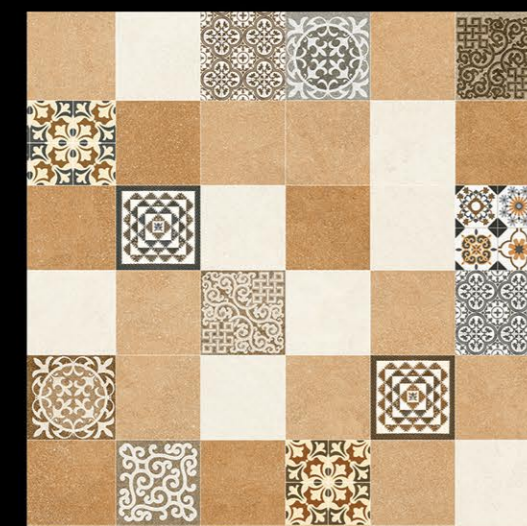

BOHEMIA DECOR