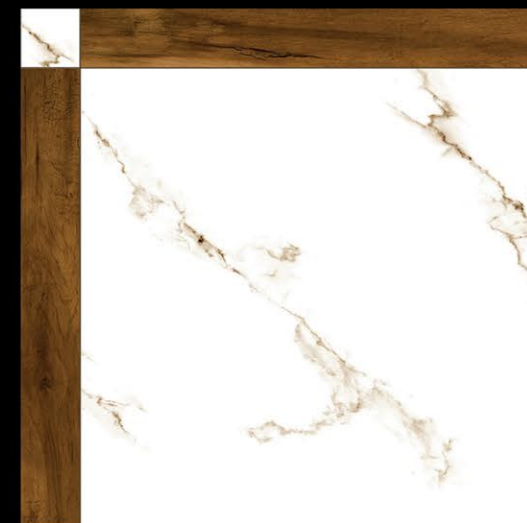

TROJAN WOOD MARBLE