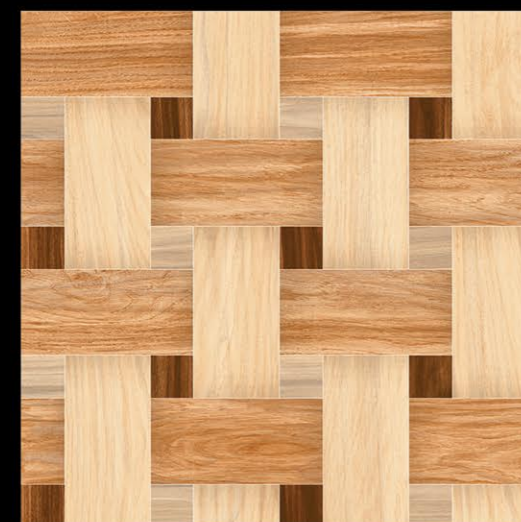

PLAIN RUSTIC

BASS WOOD

DIGITAL FLOOR TILES 600x600mm

WE MAKE
ART
TRAVEL
DISTANCE