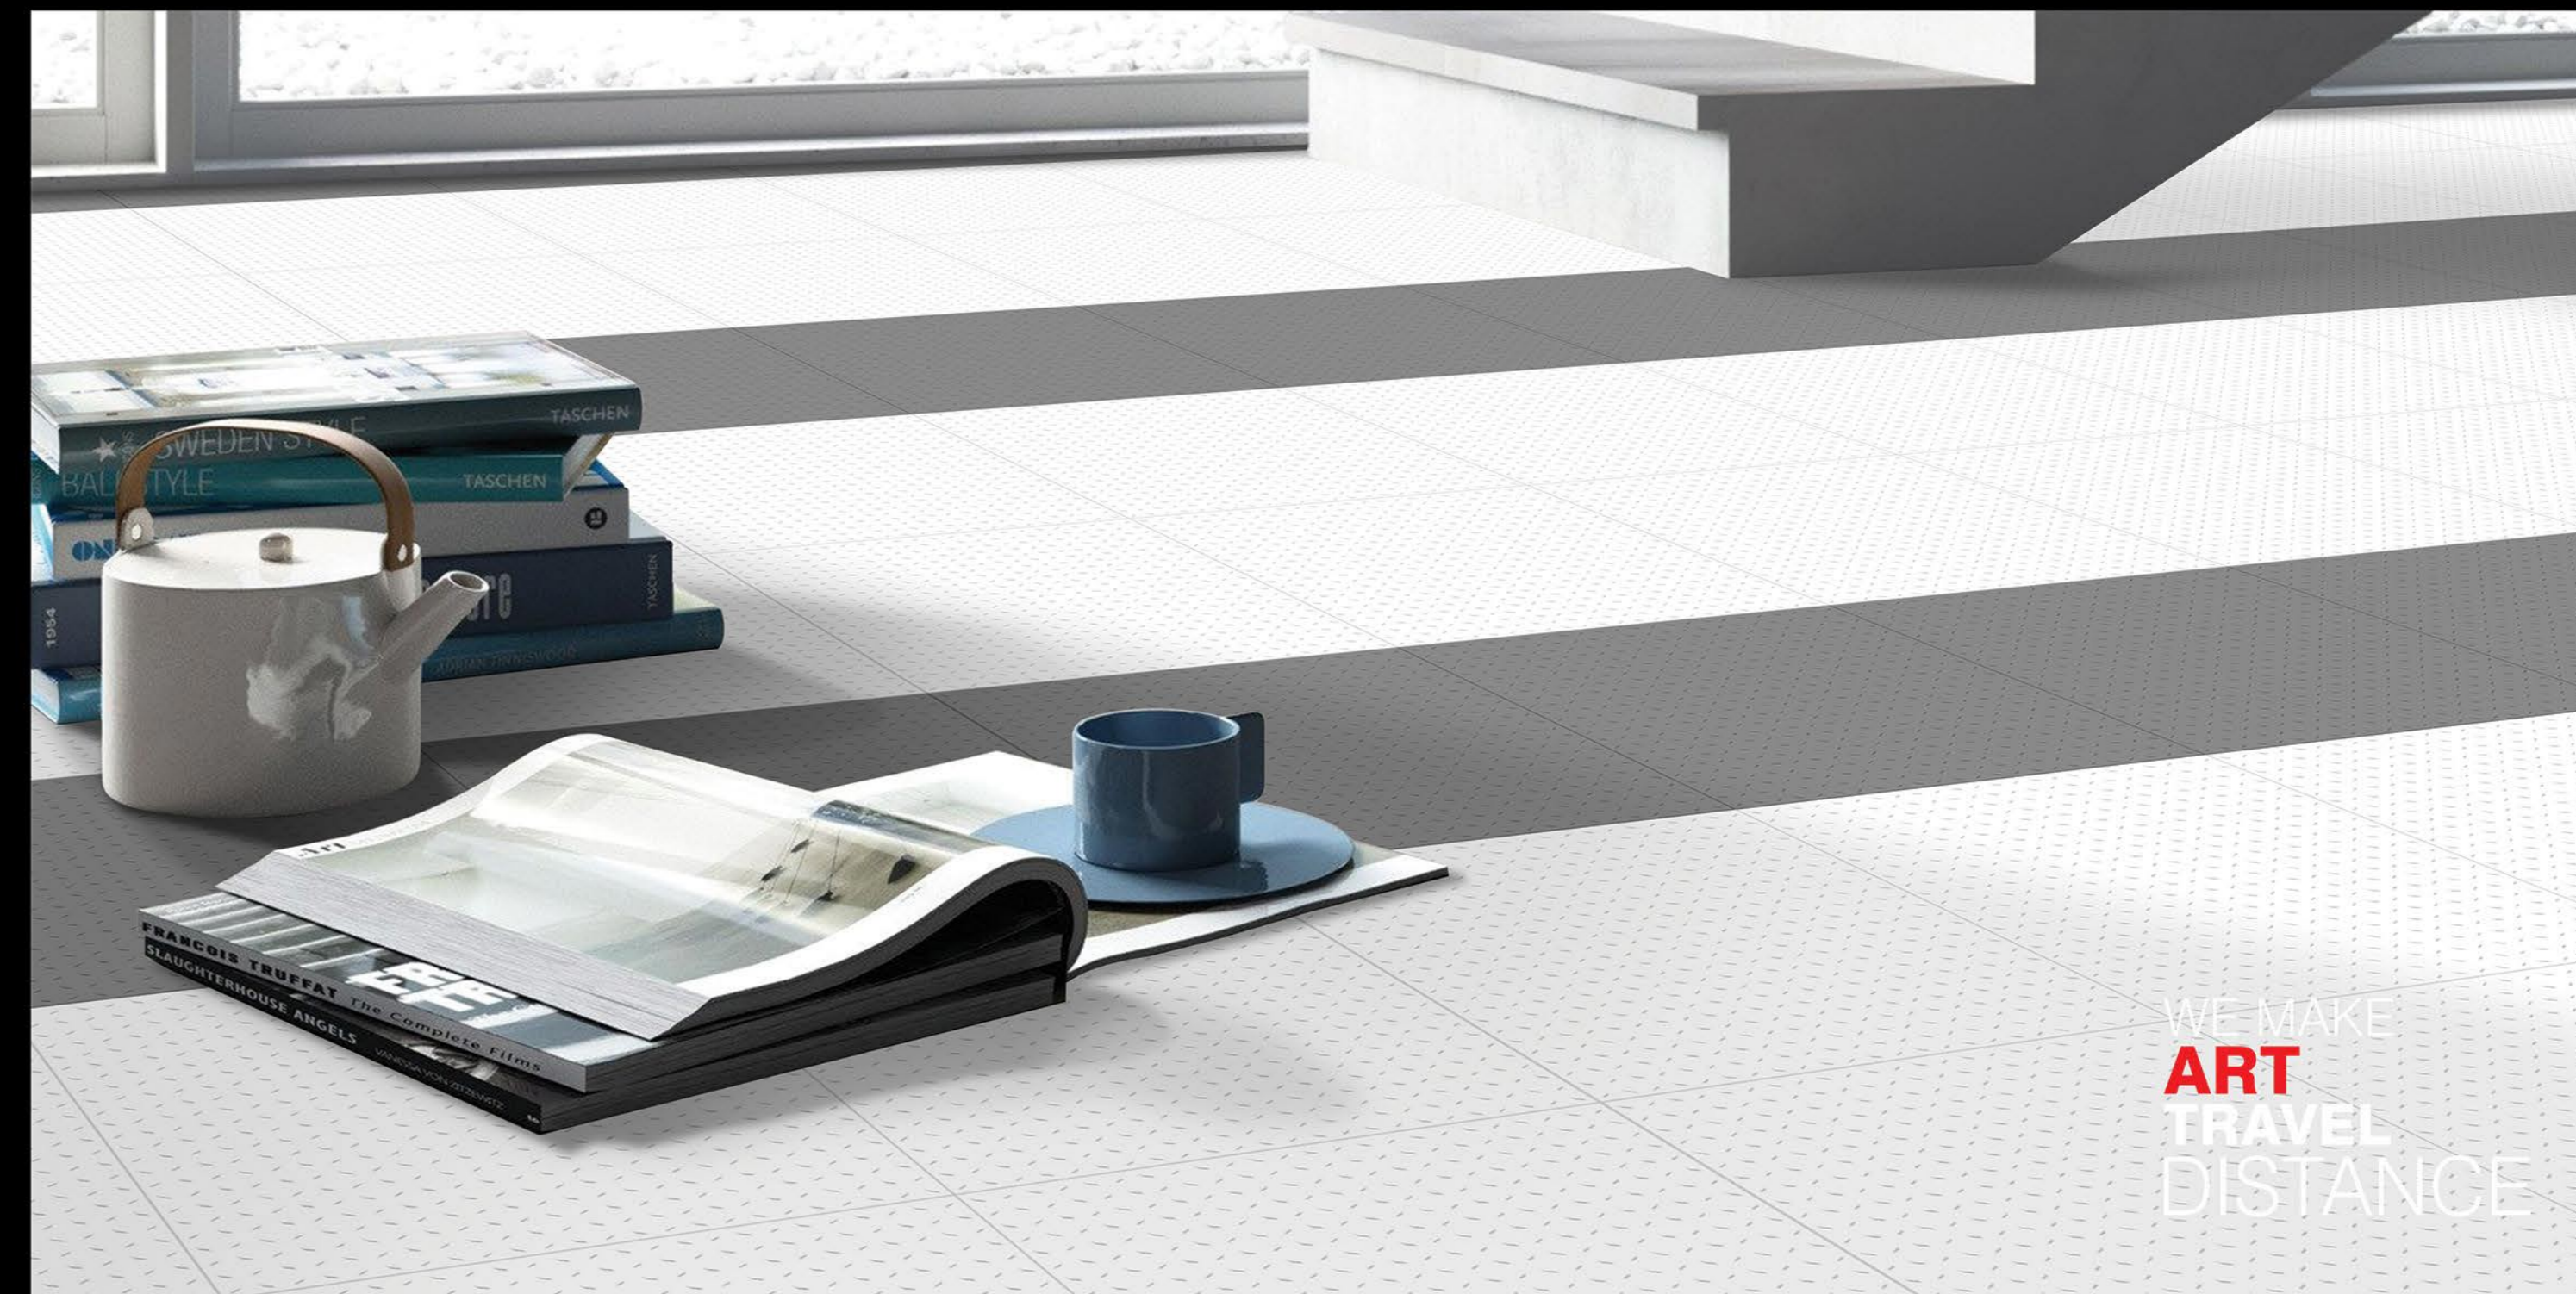

BUTTONS GREY

CAPSULE GREY

CHECKERED GREY

PLAIN GREY

REVLON GREY

VITRIFIED  
**DIGITAL**  
PARKING TILES 300x  
300<sup>MM</sup>

WE MAKE  
**ART**  
TRAVEL  
DISTANCE

**RAINBOW SERIES**  
HEAVY DUTY