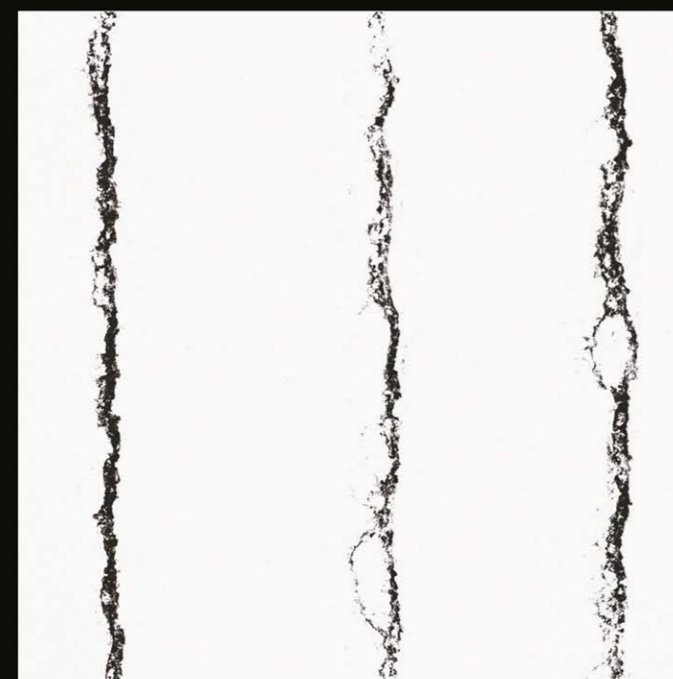

ZIRCON SERIES

ZIRCON WHITE - L