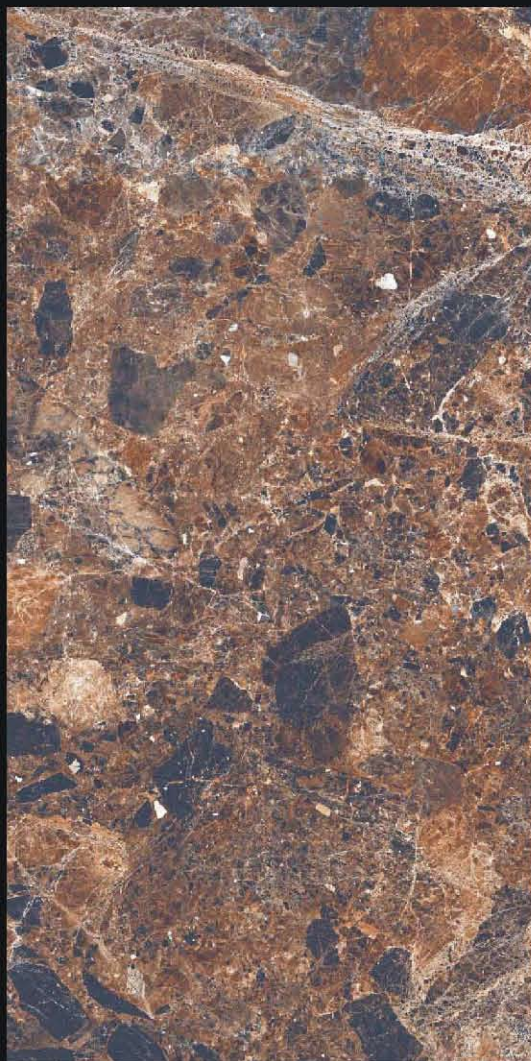

Scarlet Blue

Sea Mozaico

Brown | Brown

Vanity

**High**  
Glossy  
Vitrified Tiles

600 x 1200mm

Volcano Brown

**RANGE CERAMIC PVT. LTD.**