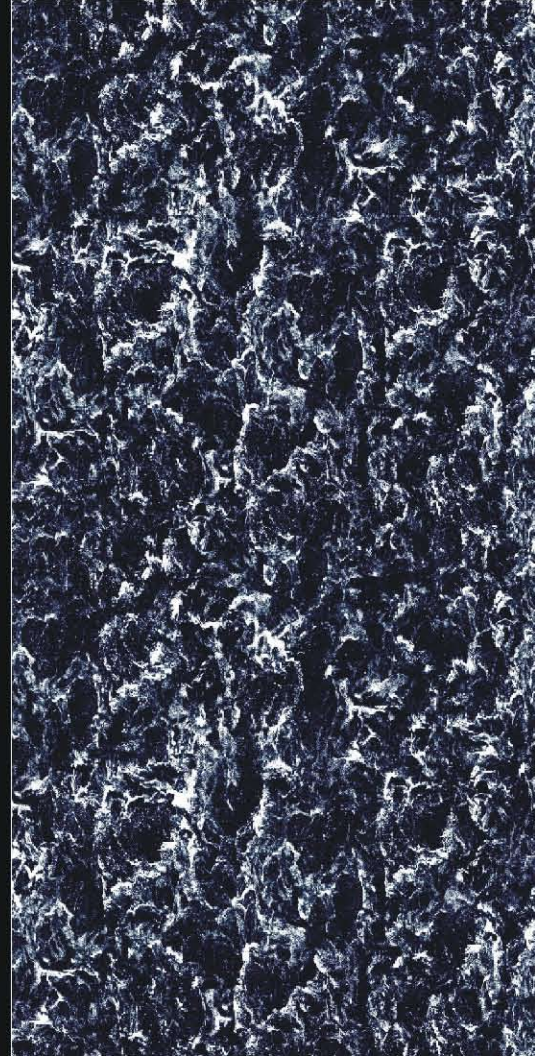

Napoles Gold

WE MAKE  
**ART**  
TRAVEL  
DISTANCE

*High*  
Glossy  
Vitrified Tiles

600 x 1200mm

Nexus Blue

Oxido Black

Oxido Blue

Pandora Blue