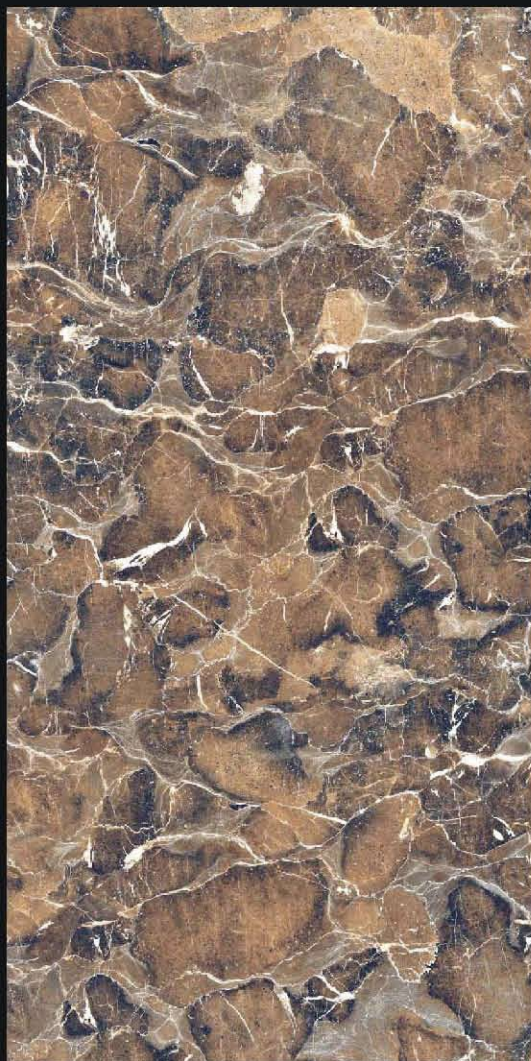

WE MAKE  
**ART**  
TRAVEL  
DISTANCE

*High*  
Glossy  
Vitrified Tiles

600 x 1200mm

Pandora Brown

Pandora Natural

Pulse

Rayon Beige

Rayon Choco