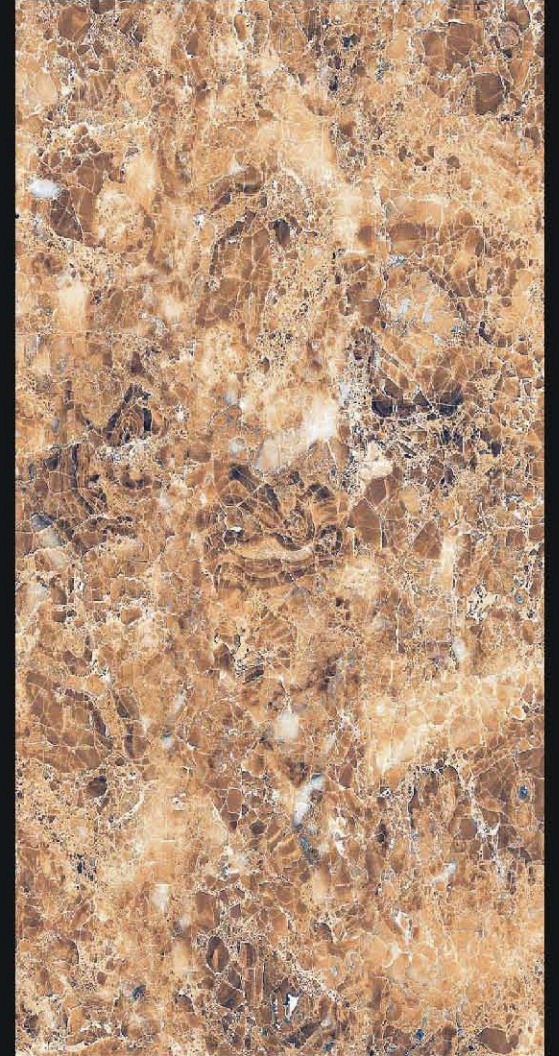

Azzaro Brown

Azzaro Gray

*High*  
Glossy  
Vitrified Tiles

600 x 1200mm

Castello

Emparador Black

Emparador Bronze

Gem Stone