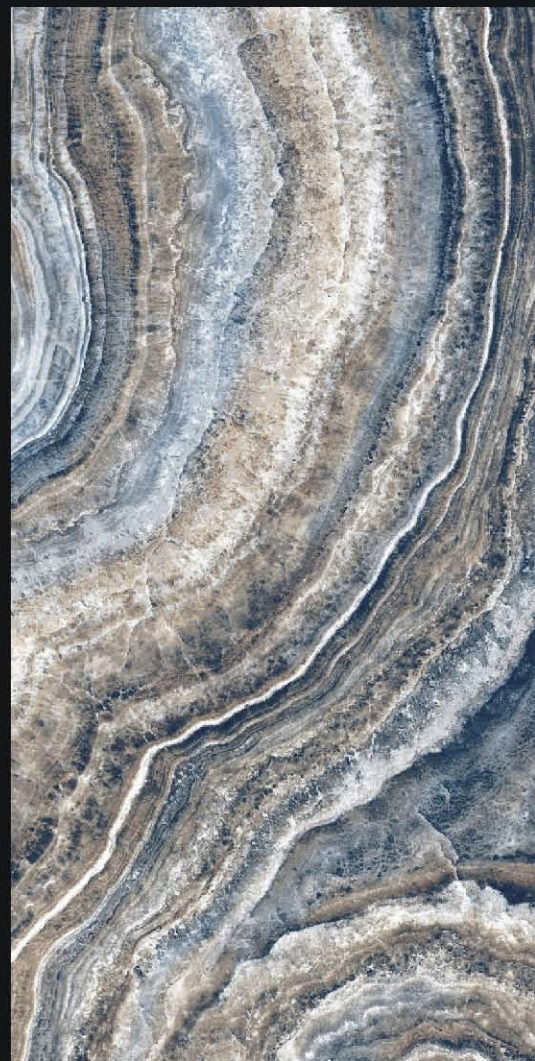

Pandora Natural