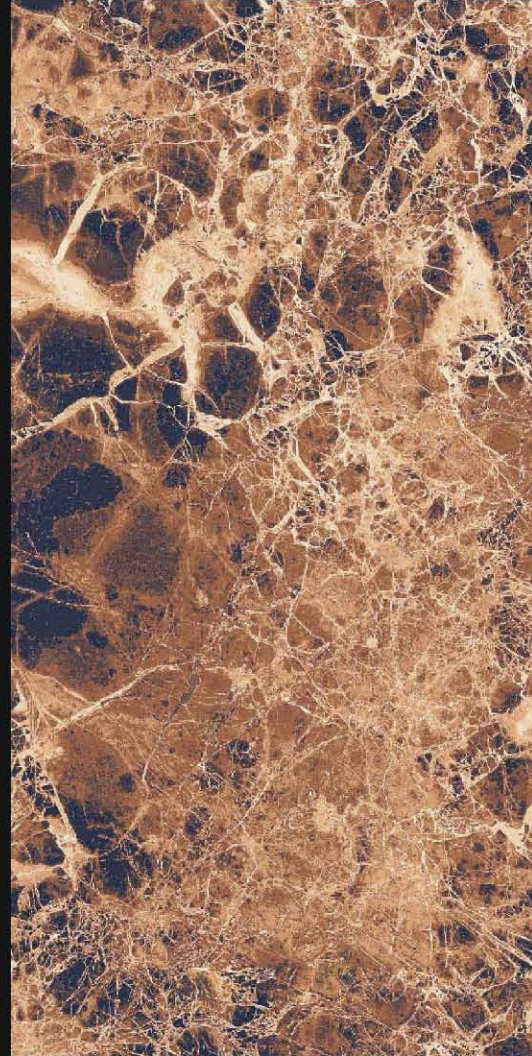

Azzaro Brown

Azzaro Gray

*High*  
Glossy  
Vitrified Tiles

600 x 1200mm

Castello

Emparador Black

Emparador Bronze

Gem Stone