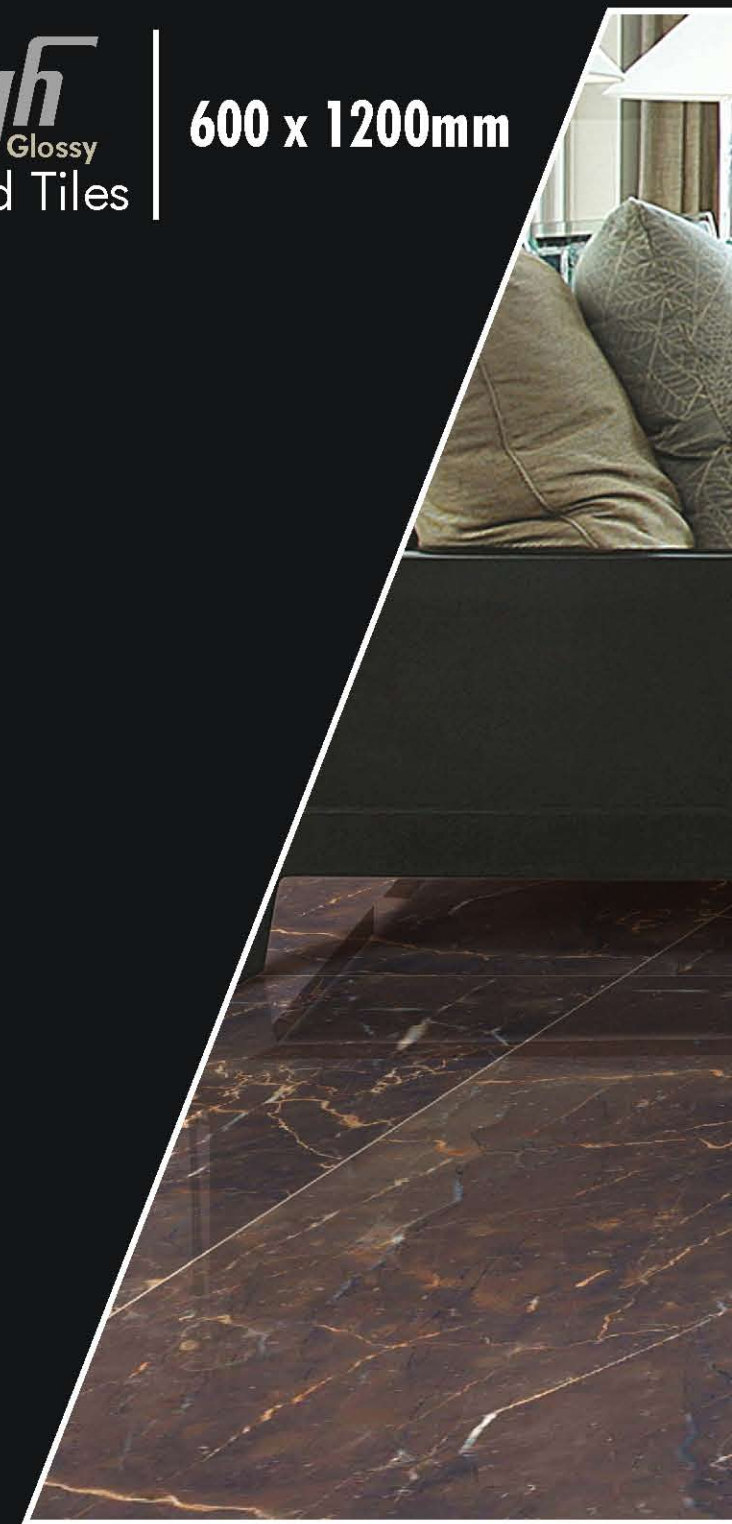

— Polished —  
**Glazed** | 600 x 1200mm  
Vitrified Tiles

Wam Natural P1

WE MAKE  
**ART**  
TRAVEL  
DISTANCE

*High*  
Glossy  
Vitrified Tiles

600 x 1200mm

Almira

Armani Black

Armani Brown