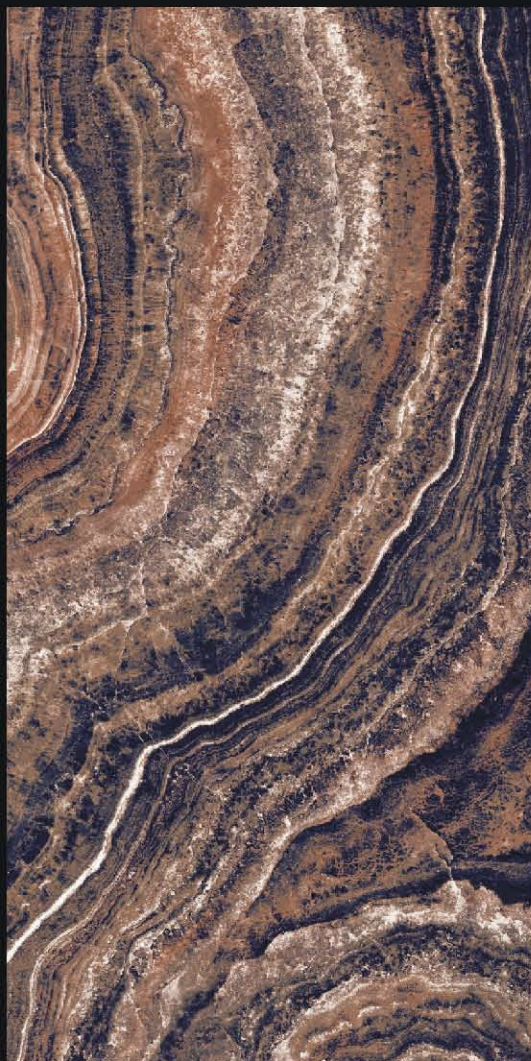

Pandora Brown