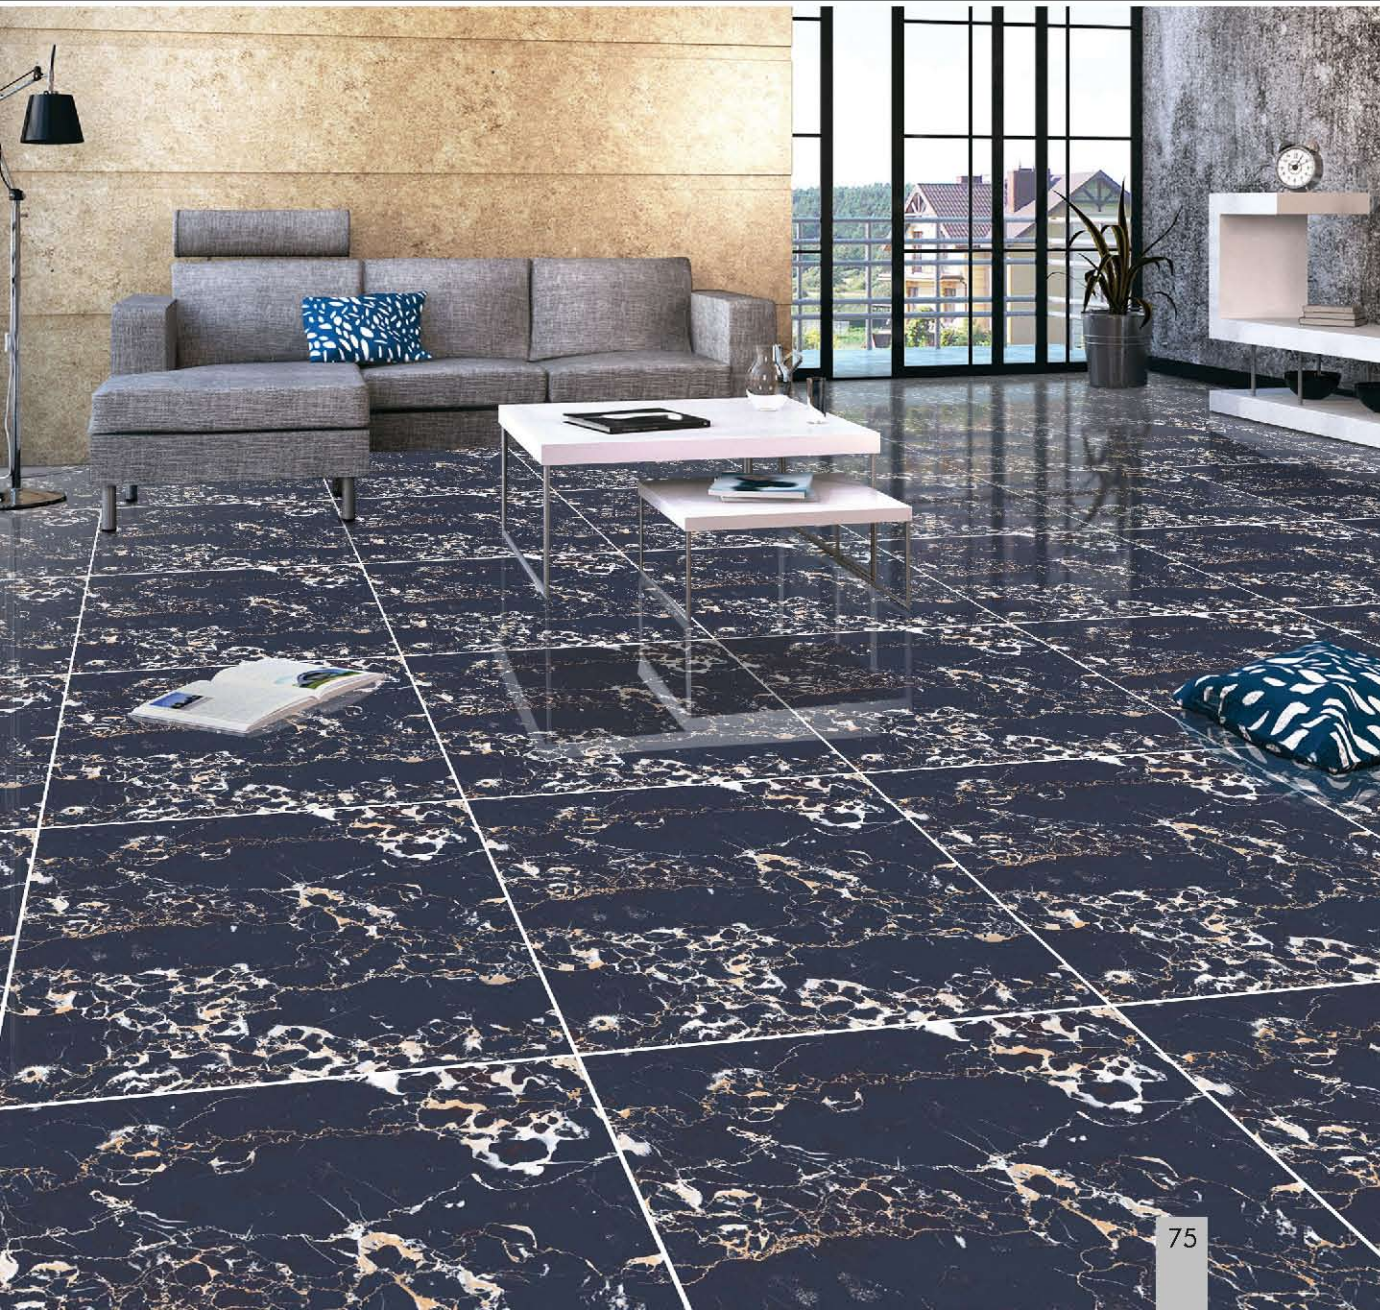

600 x 600mm

Orient Brown

Orient White

Omega

Pascal

Rainbow Blue

Rainbow Brown

WE MAKE
ART
TRAVEL
DISTANCE

High
Glossy
Vitrified Tiles

600 x 600mm

Rich Black

Rock Stone

WE MAKE
ART
TRAVEL
DISTANCE

High
Glossy
Vitrified Tiles | 600 x 600mm

Root Stone

Safari Brown