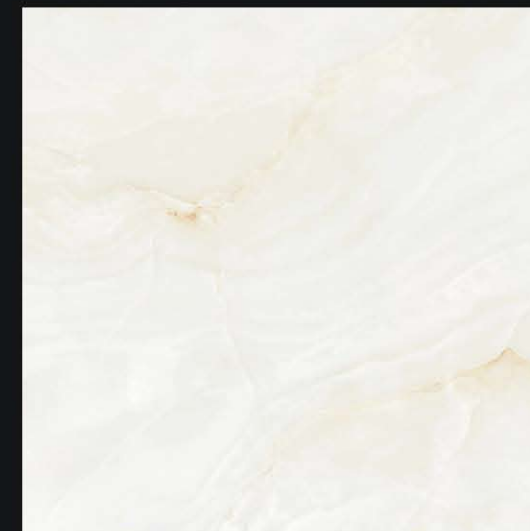

Natural Beige