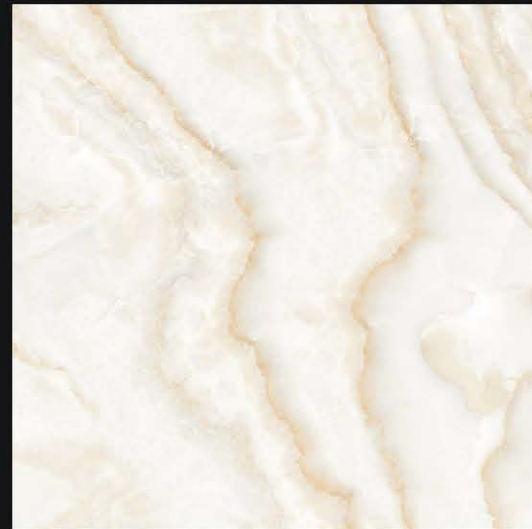

Snow Onyx White