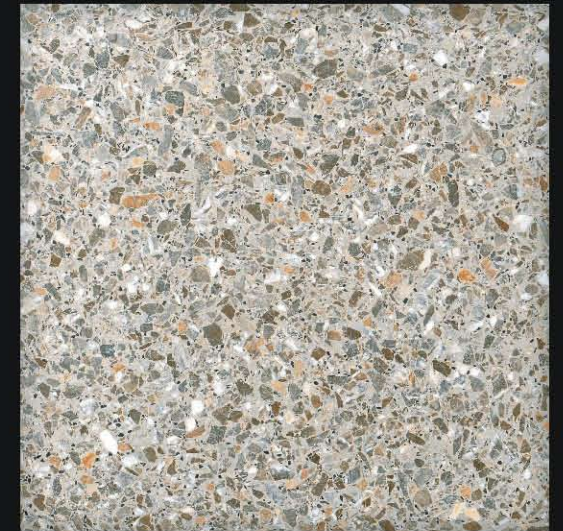

Quartz Beige

Pietra Gris

Quartz Blue

Glazed
Vitrified Tiles

600 x 600mm

Quartz Brown

WE MAKE
ART
TRAVEL
DISTANCE

Glazed | 600 x 600mm
Vitrified Tiles