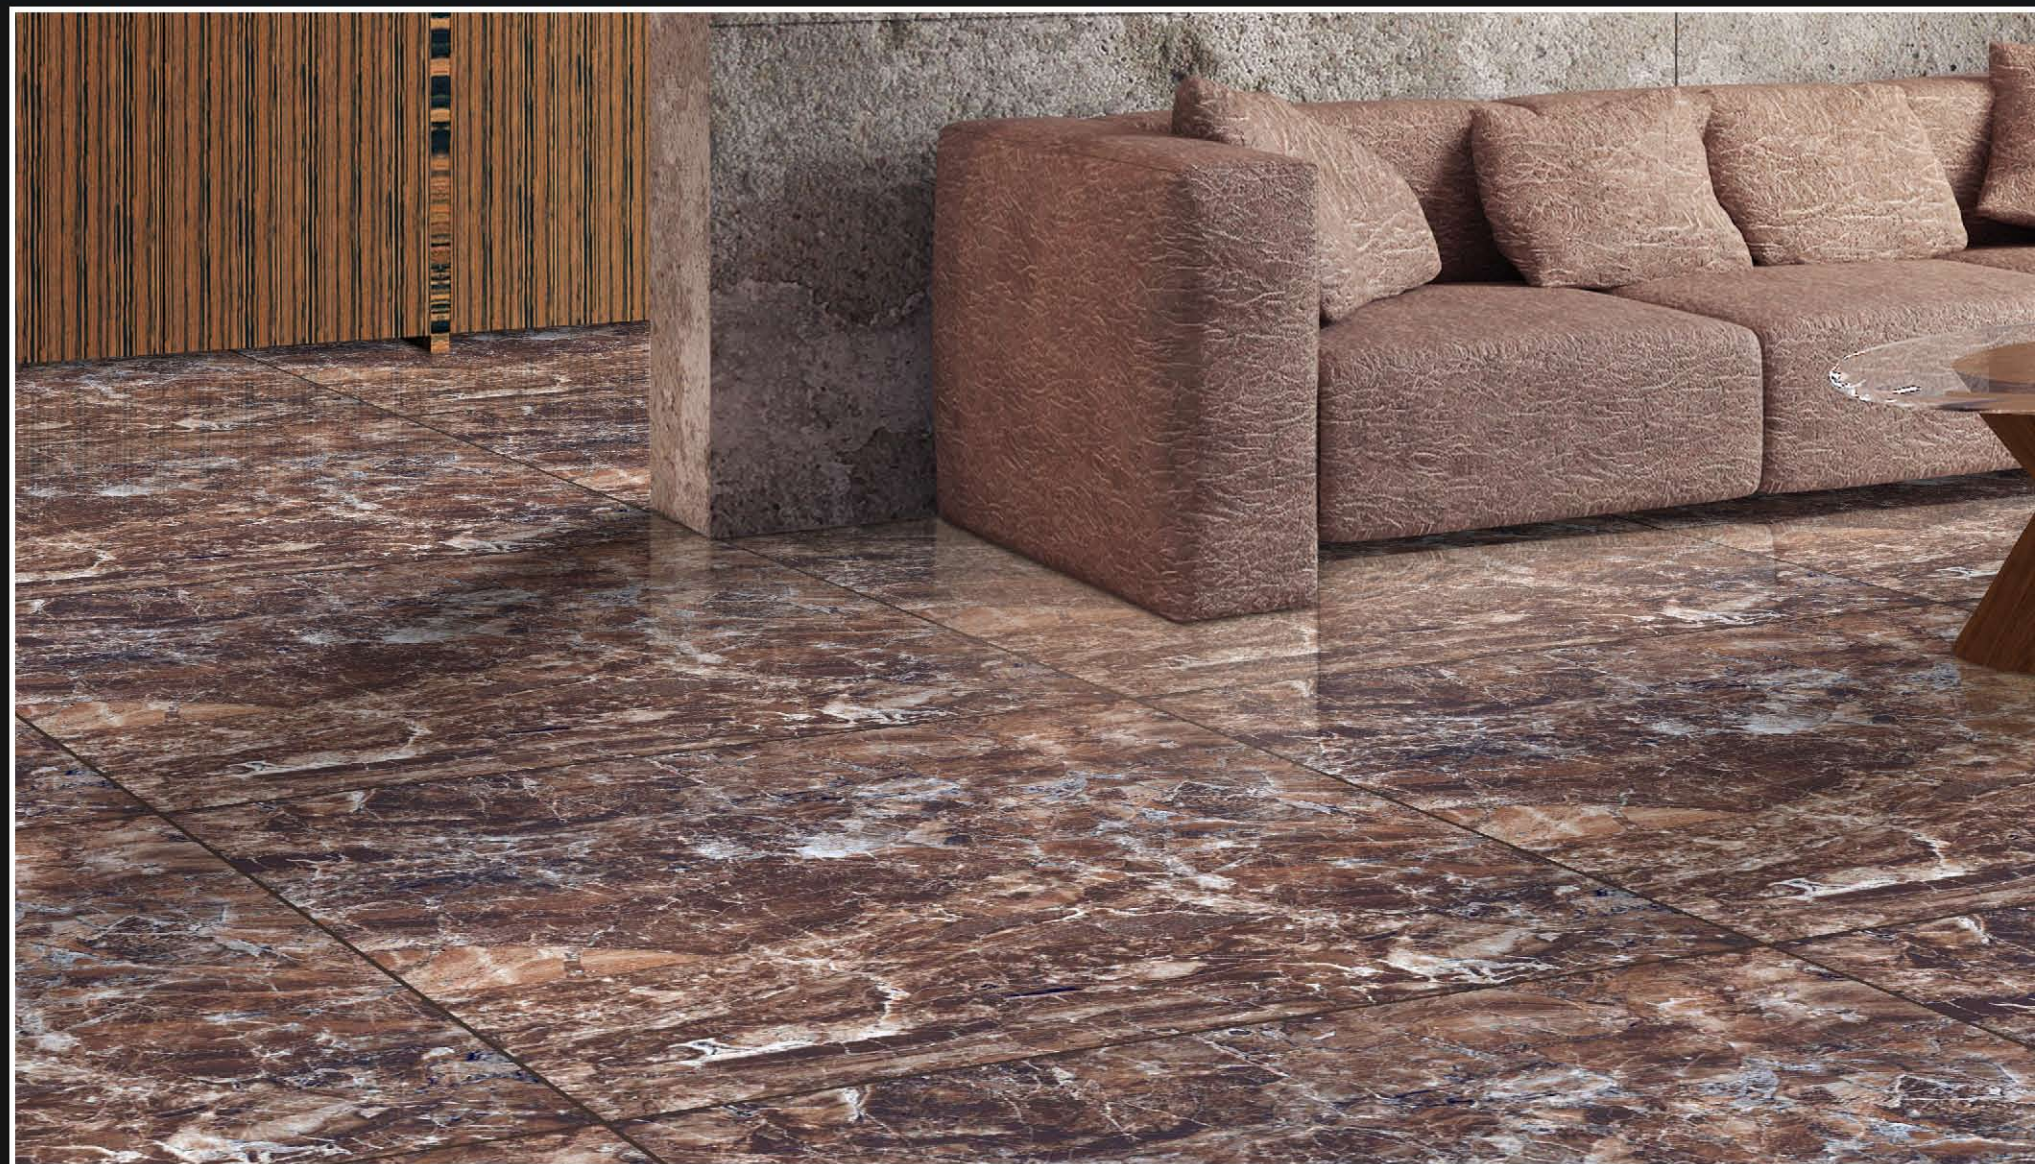

High
Glossy
Vitrified Tiles

600 x 600mm

Rich Black

Rock Stone

WE MAKE
ART
TRAVEL
DISTANCE

High
Glossy
Vitrified Tiles | 600 x 600mm

Root Stone

Safari Brown