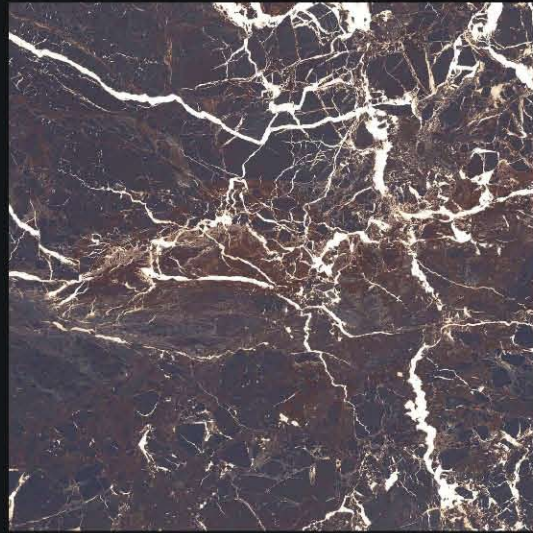

Lava Gris

WE MAKE
ART
TRAVEL
DISTANCE

High
Glossy
Vitrified Tiles

600 x 600mm

Norway

Ocean Bronze

WE MAKE
ART
TRAVEL
DISTANCE

High
Glossy
Vitrified Tiles