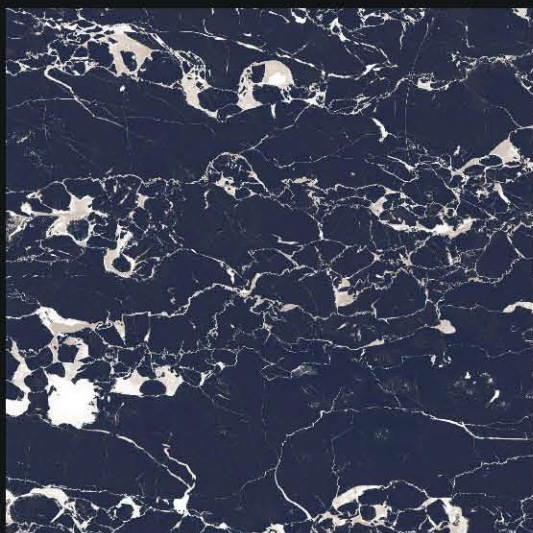

Twilight Black