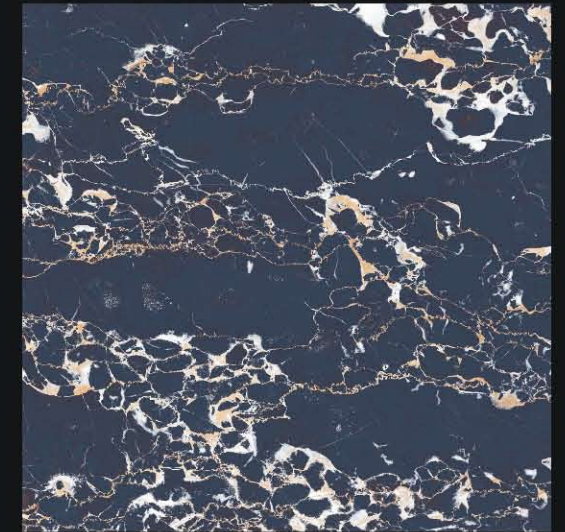

Lava Gris

WE MAKE
ART
TRAVEL
DISTANCE

High
Glossy
Vitrified Tiles

600 x 600mm

Norway

Ocean Bronze

WE MAKE
ART
TRAVEL
DISTANCE

High
Glossy
Vitrified Tiles

600 x 600mm

Orient Brown

Orient White

Omega

Pascal

Rainbow Blue

Rainbow Brown

WE MAKE
ART
TRAVEL
DISTANCE