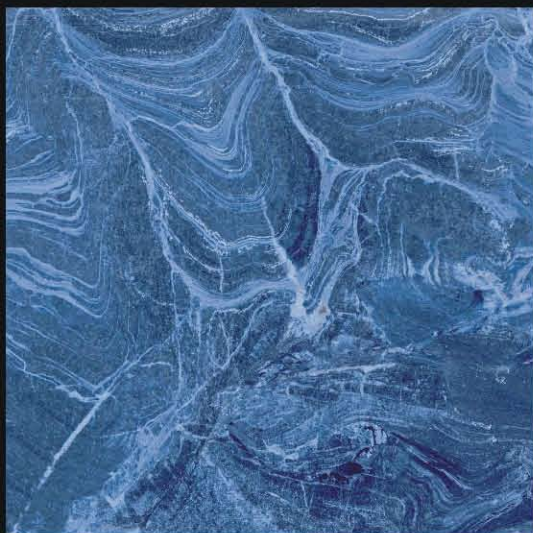

WE MAKE
ART
TRAVEL
DISTANCE

High
Glossy
Vitrified Tiles | 600 x 600mm

Sahara Black

Sahara Brown

Sant Laurent

Titanium

WE MAKE
ART
TRAVEL
DISTANCE

Solar Blue