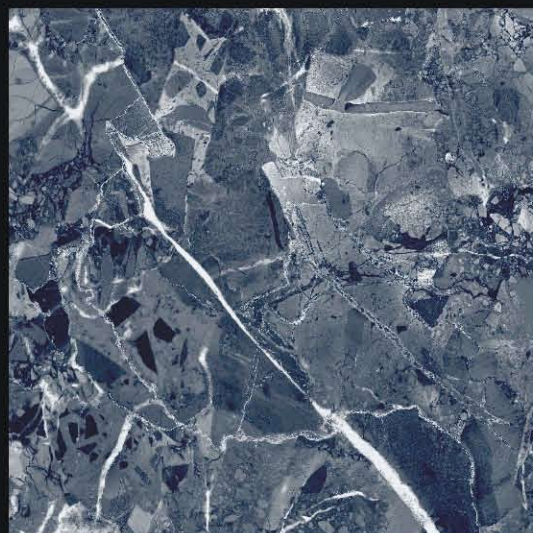

Marmos Verde