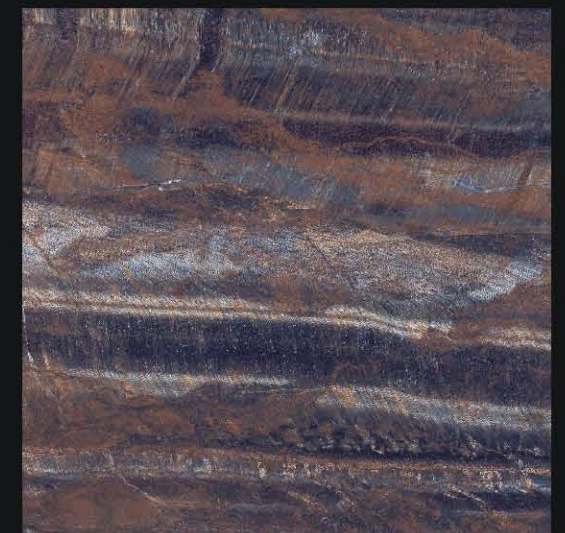

Lava Gris

WE MAKE
ART
TRAVEL
DISTANCE

High
Glossy
Vitrified Tiles

600 x 600mm

Norway

Ocean Bronze

WE MAKE
ART
TRAVEL
DISTANCE

High
Glossy
Vitrified Tiles

600 x 600mm

Orient Brown

Orient White

Omega

Pascal

Rainbow Blue

Rainbow Brown

WE MAKE
ART
TRAVEL
DISTANCE

High
Glossy
Vitrified Tiles

600 x 600mm

Rich Black

Rock Stone

WE MAKE
ART
TRAVEL
DISTANCE

High
Glossy
Vitrified Tiles | 600 x 600mm

Root Stone

Safari Brown