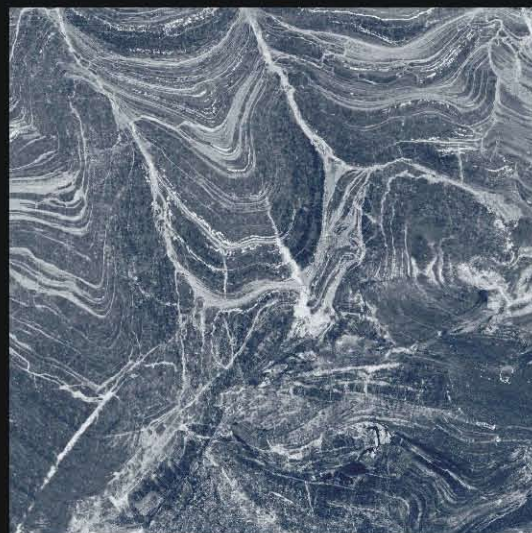

WE MAKE
ART
TRAVEL
DISTANCE

High
Glossy
Vitrified Tiles | 600 x 600mm

Sahara Black

Sahara Brown

Sant Laurent

Titanium

WE MAKE
ART
TRAVEL
DISTANCE

Solar Blue