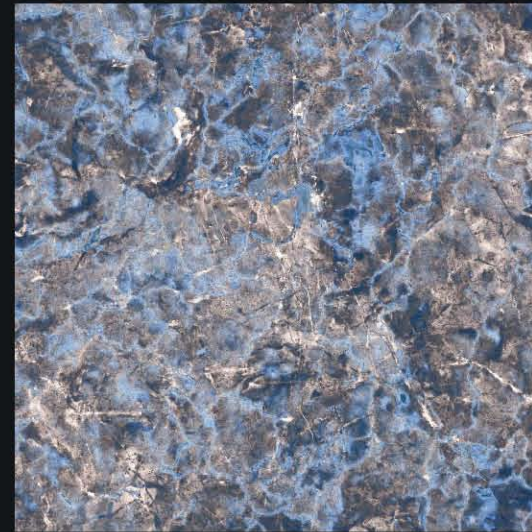

600 x 600mm

Orient Brown

Orient White

Omega

Pascal

Rainbow Blue

Rainbow Brown

WE MAKE
ART
TRAVEL
DISTANCE