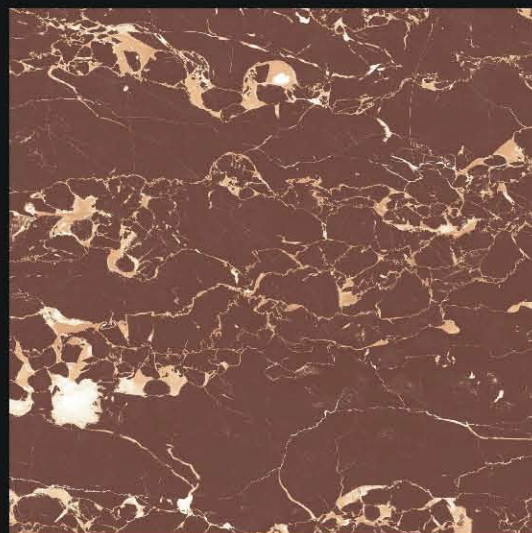

Twilight Brown