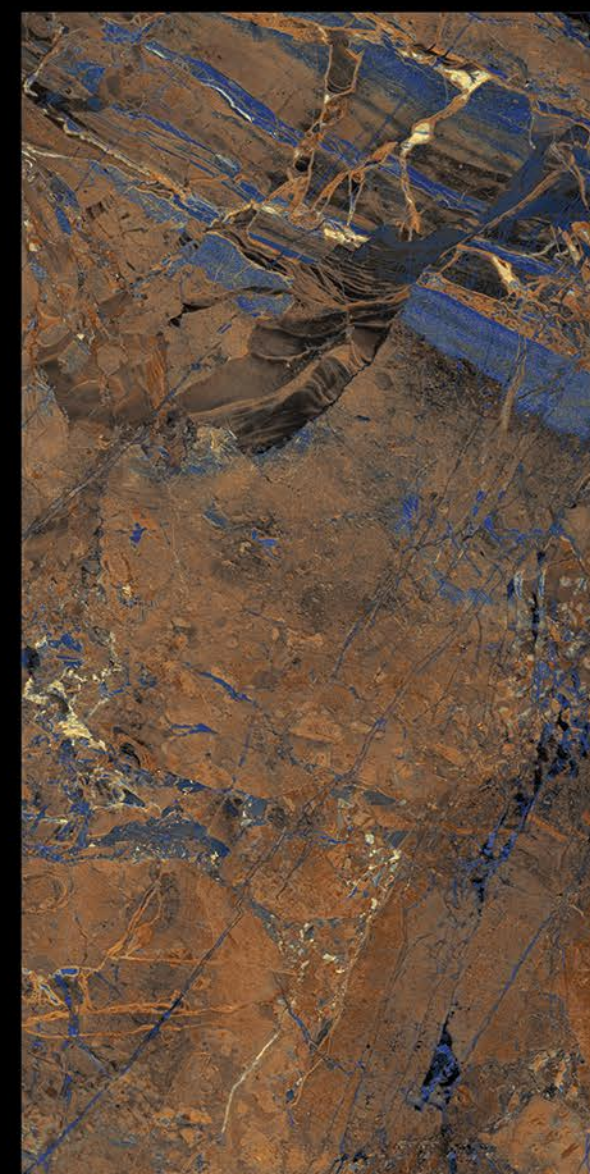

BRATVI WHITE

POLISHED GLAZED  
VITRIFIED TILES

800x  
1600<sup>MM</sup>

CELLOSIA BLUE

WE MAKE  
**ART**  
TRAVEL  
DISTANCE

**HI-GLOSSY FINISH**

EMERALD

EMPERADOR CHOCO