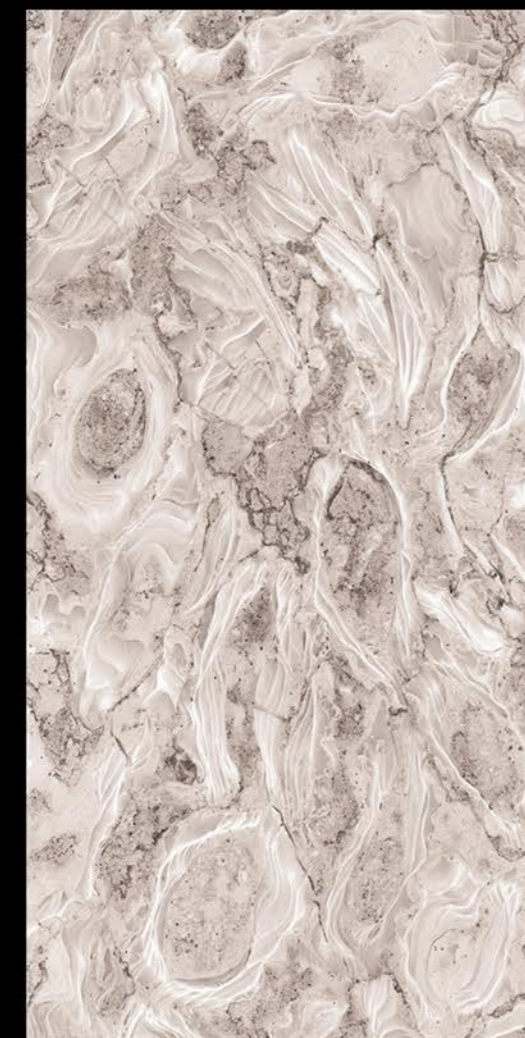

GLOSSY FINISH

KODA GREY

POLISHED GLAZED
VITRIFIED TILES

600x
1200^{MM}

WE MAKE
ART
TRAVEL
DISTANCE