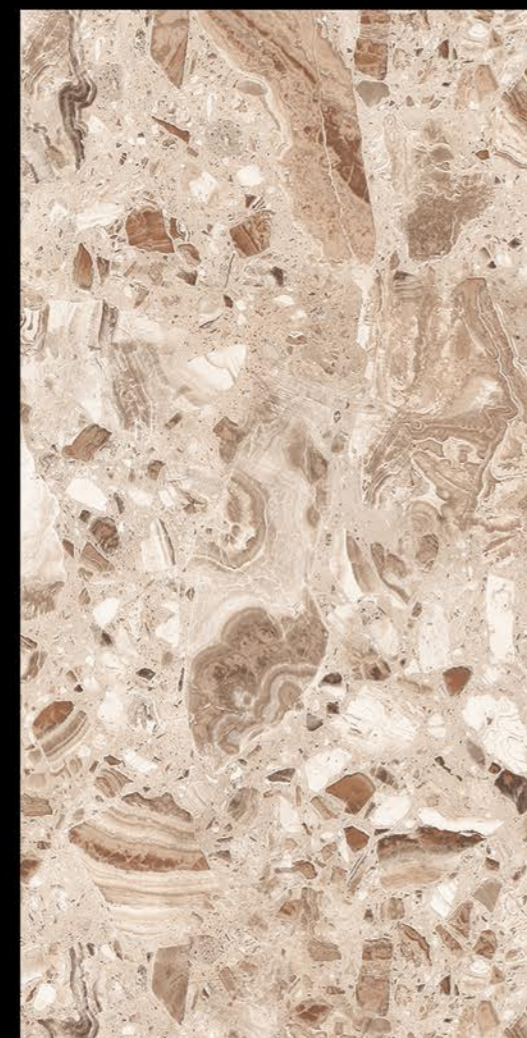

REVERSE BLENC