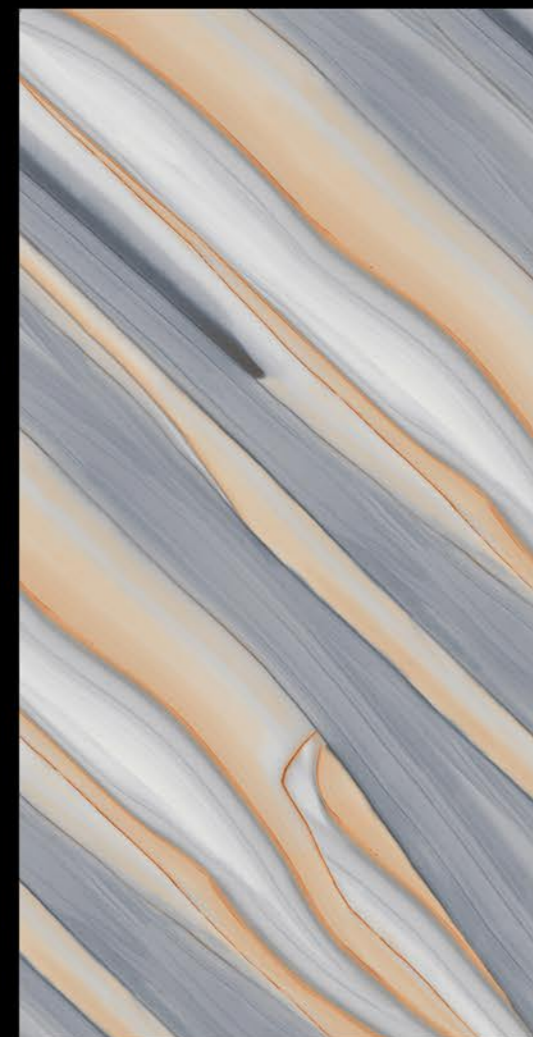

THUMPS CLASSIC-B