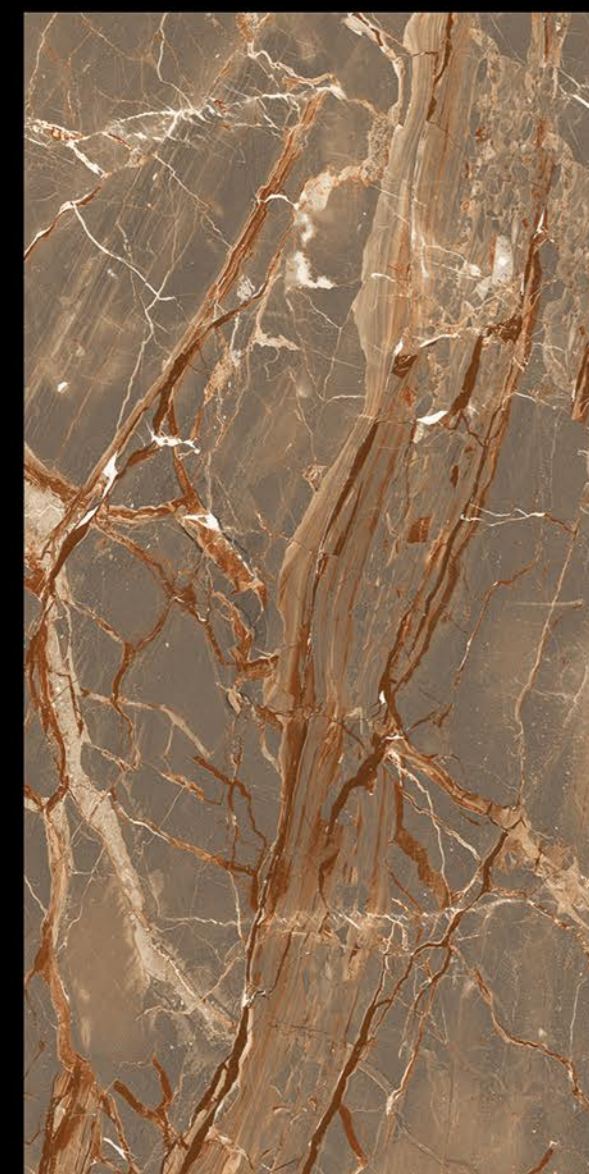

FLORENCE NERO

MEDITARIAN BLACK

**POLISHED GLAZED  
VITRIFIED TILES**

**800x  
1600<sup>MM</sup>**

PIED ONIX

WE MAKE  
**ART**  
TRAVEL  
DISTANCE

## HI-GLOSSY FINISH

PORTROW BLACK

ROSSO BROWN

ROSSO NATURAL

SPARKLE NATURAL