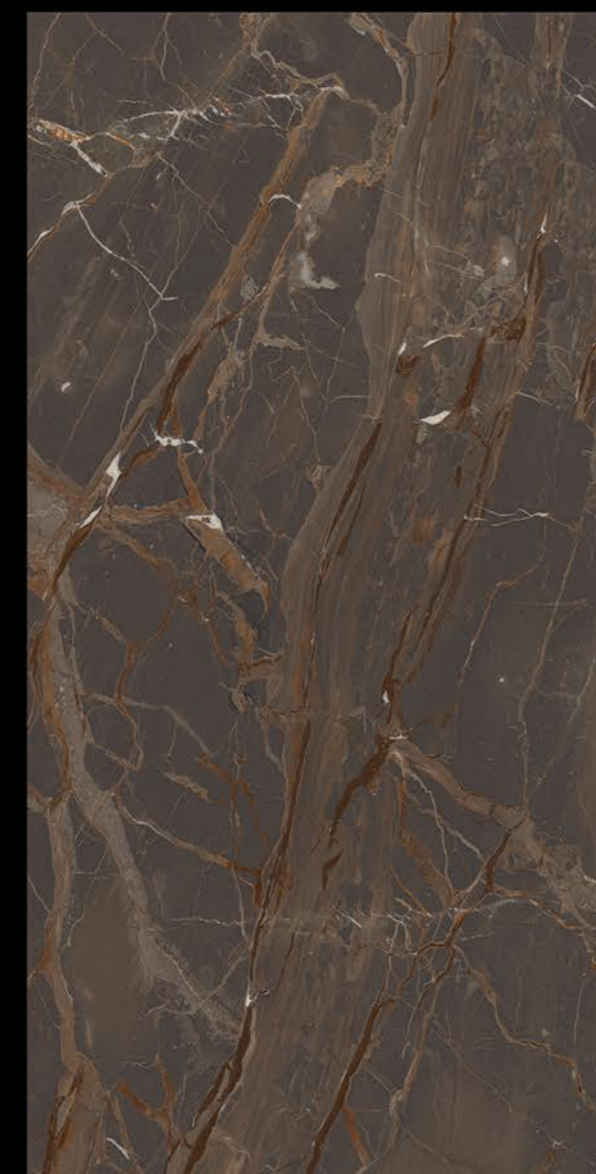

FLORENCE NERO

MEDITARIAN BLACK

**POLISHED GLAZED  
VITRIFIED TILES**

**800x  
1600<sup>MM</sup>**

PIED ONIX

WE MAKE  
**ART**  
TRAVEL  
DISTANCE

## HI-GLOSSY FINISH

PORTROW BLACK

ROSSO BROWN

ROSSO NATURAL

SPARKLE NATURAL