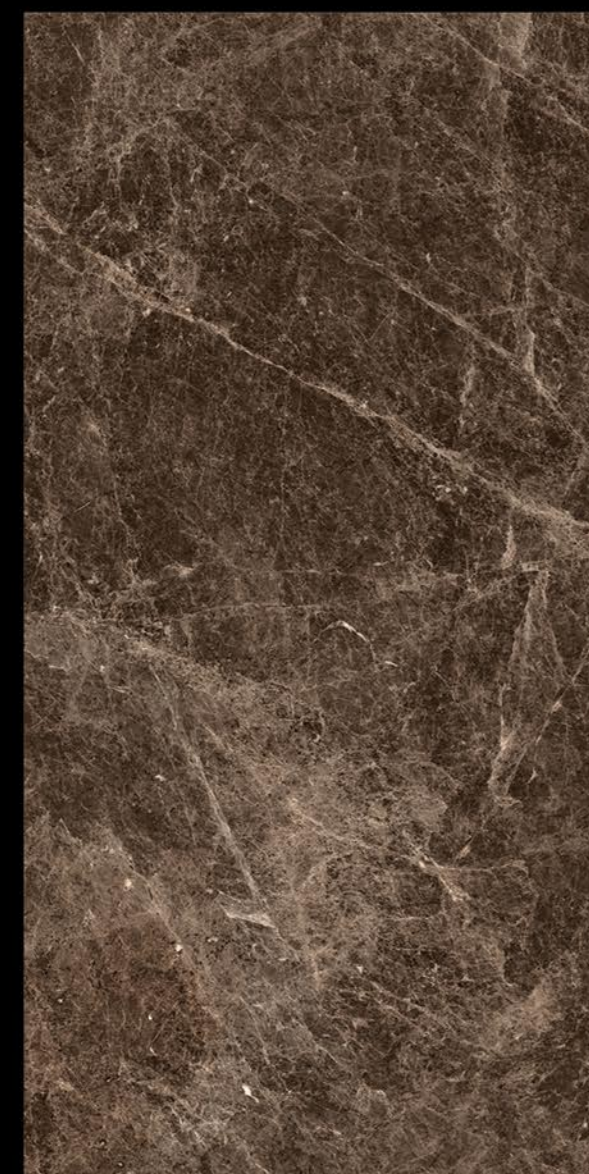

BRATVI WHITE

POLISHED GLAZED  
VITRIFIED TILES

800x  
1600<sup>MM</sup>

CELLOSIA BLUE

WE MAKE  
**ART**  
TRAVEL  
DISTANCE

**HI-GLOSSY FINISH**

EMERALD

EMPERADOR CHOCO