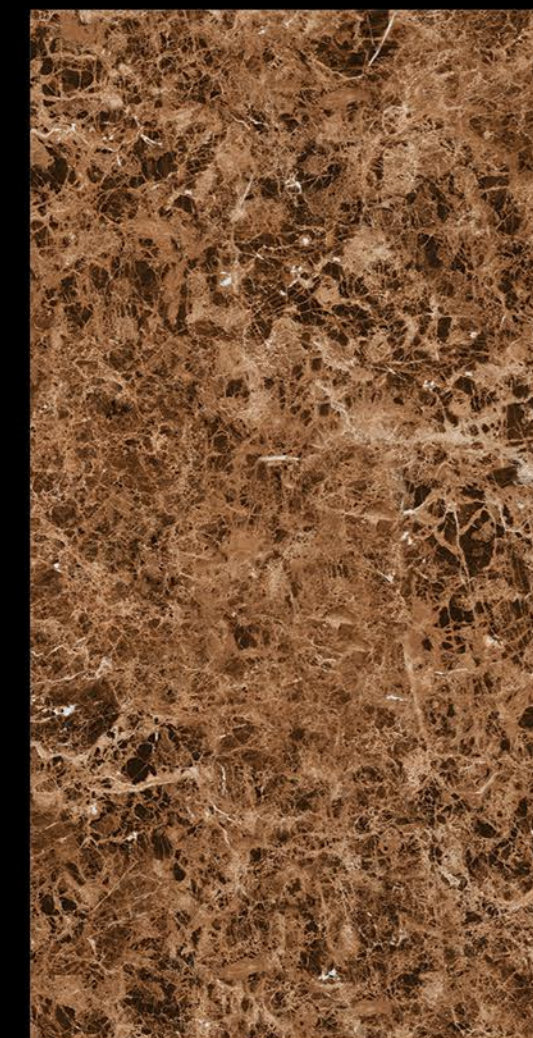

HI-GLOSSY FINISH

MAROON EMPERADOR