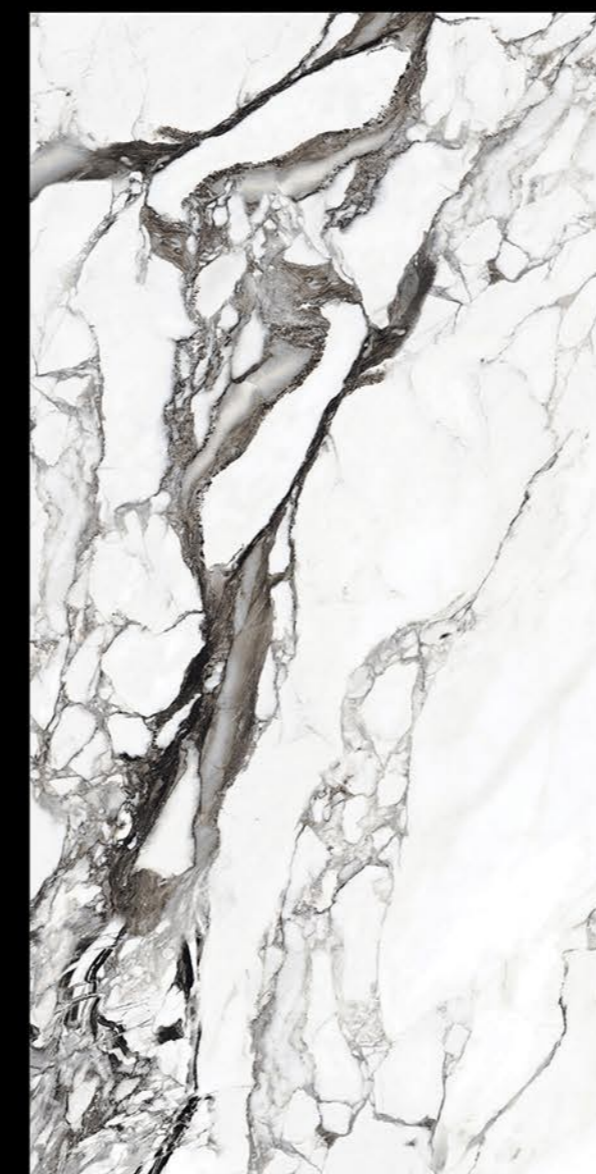

## HI-GLOSSY FINISH

PORTROW BLACK

ROSSO BROWN

ROSSO NATURAL

SPARKLE NATURAL