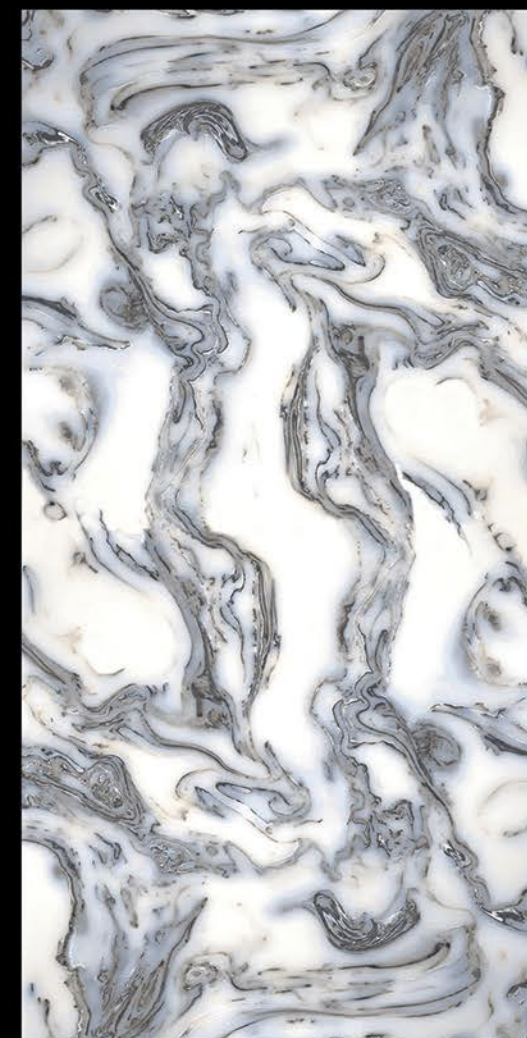

DYNA CLASSIC

EMPERADOR STONE

**POLISHED GLAZED  
VITRIFIED TILES**

**600x  
1200<sup>MM</sup>**

FLORIDA GRIS

WE MAKE  
**ART**  
TRAVEL  
DISTANCE

GLOSSY FINISH

GLACIER WHITE