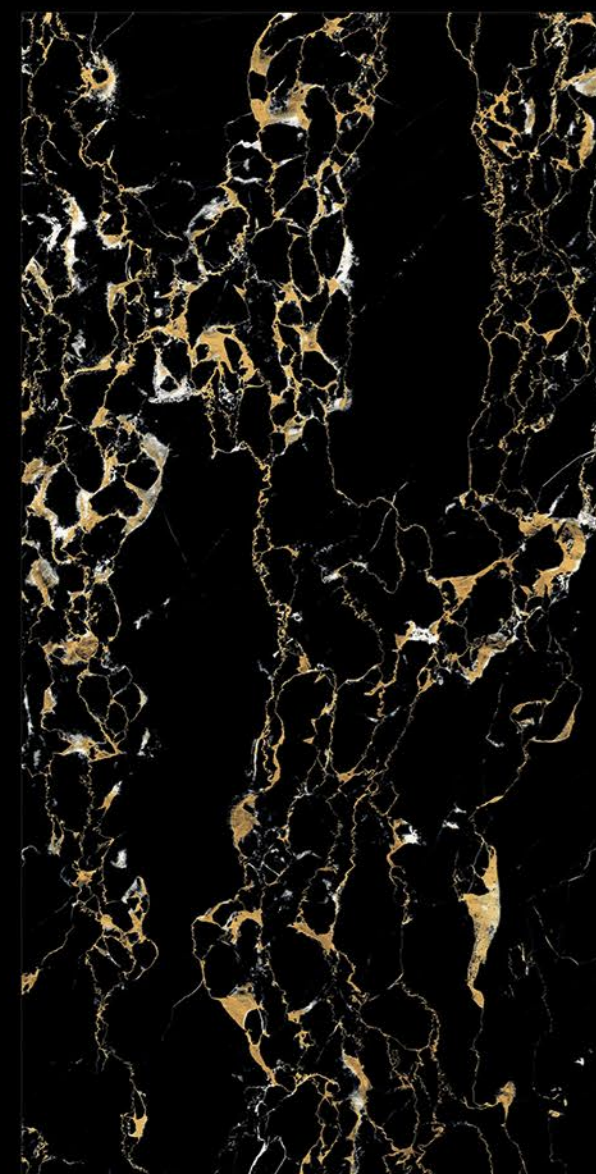

FLORENCE NERO

MEDITARIAN BLACK

**POLISHED GLAZED  
VITRIFIED TILES**

**800x  
1600<sup>MM</sup>**

PIED ONIX

WE MAKE  
**ART**  
TRAVEL  
DISTANCE

## HI-GLOSSY FINISH

PORTROW BLACK

ROSSO BROWN

ROSSO NATURAL

SPARKLE NATURAL