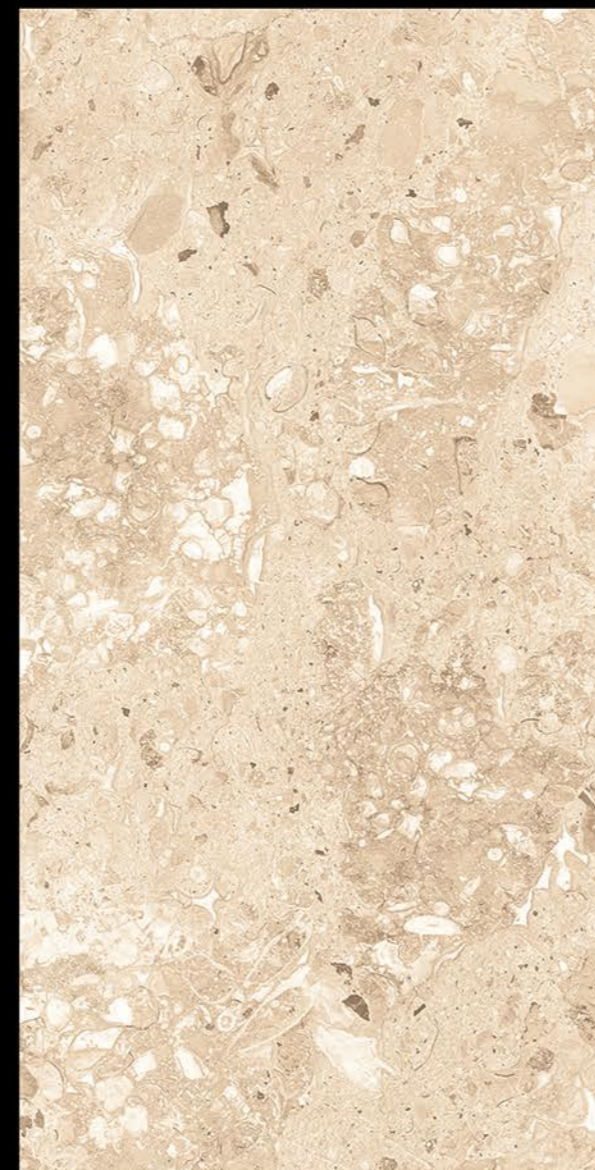

SALANCA BEIGE