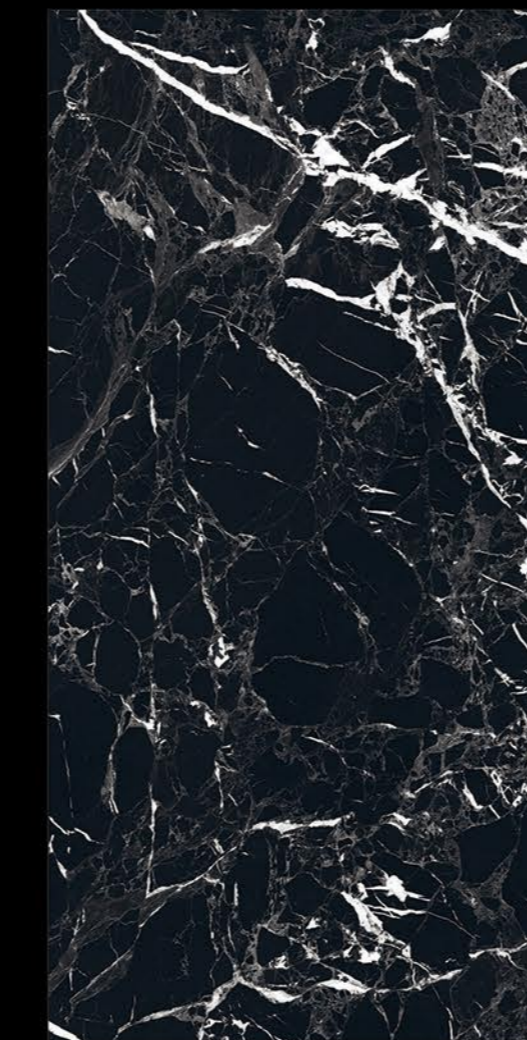

## HI-GLOSSY FINISH

APOLLO BLACK

CLONIC BLACK

FUSION EMPERADOR

GREY EMPERADOR

GRIGIO CARNICO

POLISHED GLAZED  
VITRIFIED TILES

600x  
1200<sup>MM</sup>