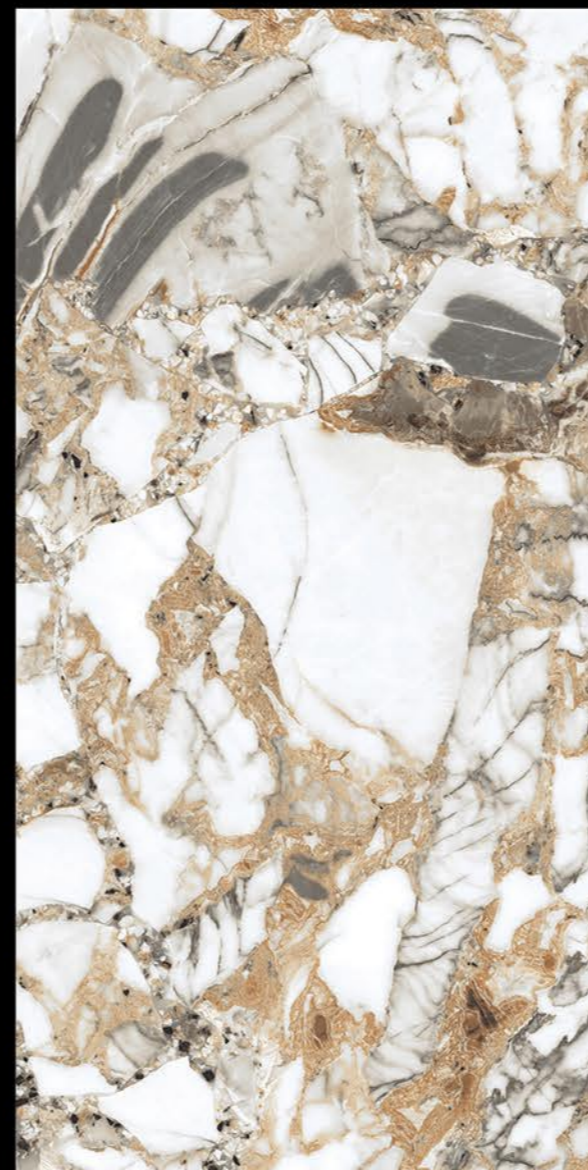

## POLISHED GLAZED VITRIFIED TILES

800x  
1600<sup>MM</sup>

GRYES IVORY

WE MAKE  
**ART**  
TRAVEL  
DISTANCE

**GLOSSY FINISH**

JUPITER BROWN

JUPITER GREY

LAVA GREY