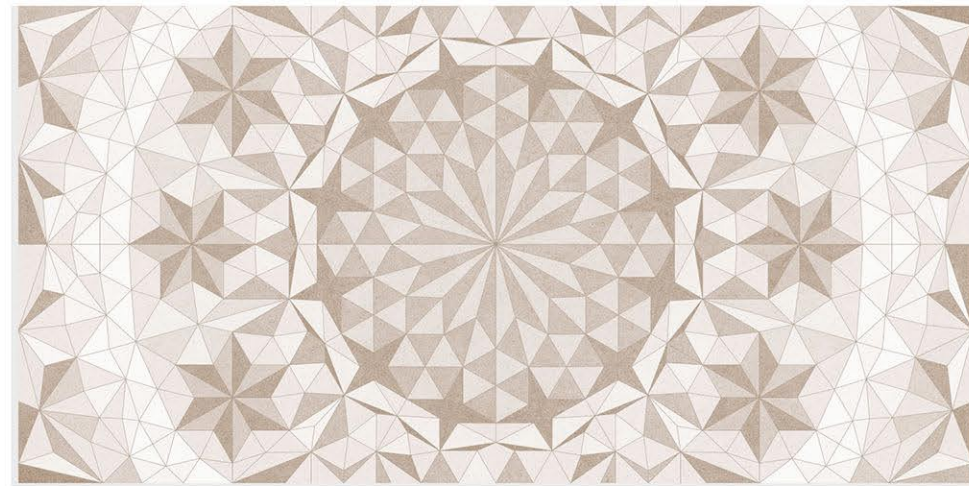

DIGITAL
WALL TILES

SIZE
300x600mm

MATT SERIES

LIGHT

DECOR-A

DARK

DECOR-B

CA-MACER