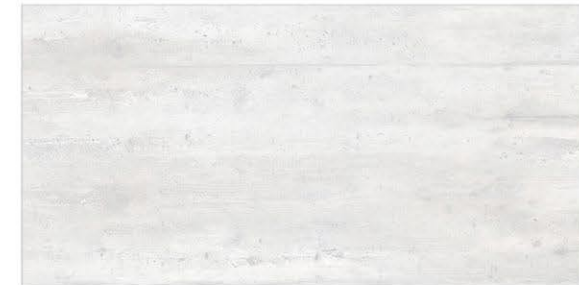

DECOR-A

CA-VOLGA GREY