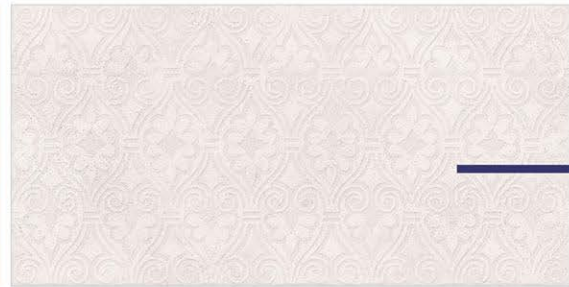

DIGITAL
WALL TILES

SIZE
300x600mm

MATT SERIES

LIGHT

DECOR-A

DARK

DECOR-B

CA-SCUDO