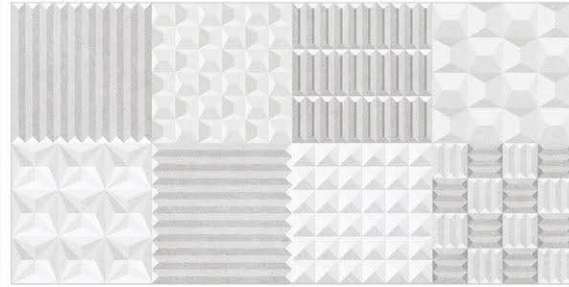

DIGITAL
WALL TILES

SIZE
300x600mm

MATT SERIES

LIGHT

DECOR-A

CA-GRAINTEC

DARK

DECOR-B