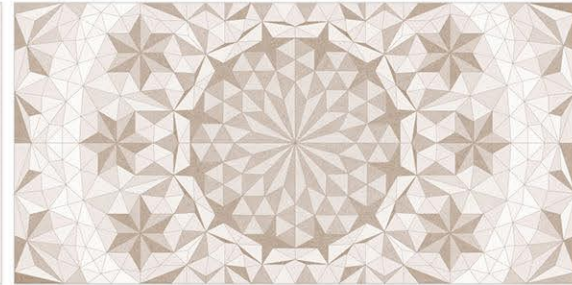

DIGITAL
WALL TILES

SIZE
300x600mm

MATT SERIES

LIGHT

DECOR-A

DARK

DECOR-B

CA-MACER