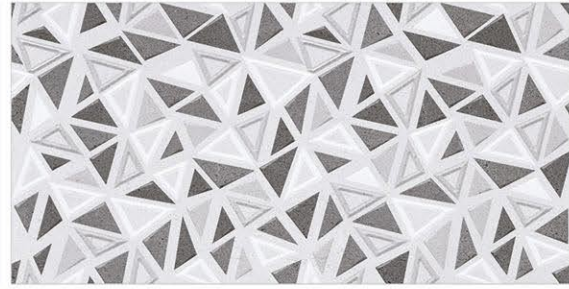

LIGHT

DECOR-A