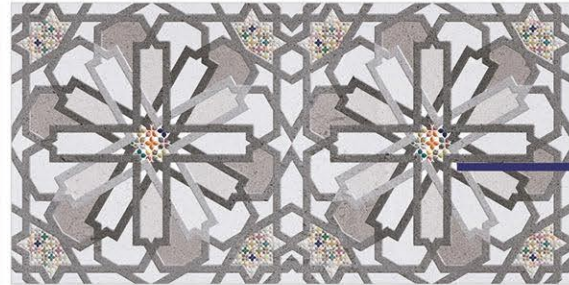

LIGHT

DECOR-A