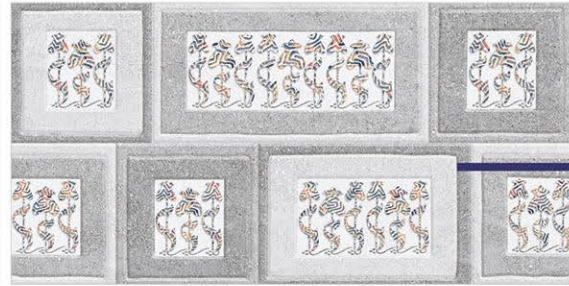

DIGITAL
WALL TILES

SIZE
300x600mm

MATT SERIES

LIGHT

DECOR-A

CA-CESAR GREY

DARK

DECOR-B

DIGITAL
WALL TILES

SIZE
300x600mm

MATT SERIES

LIGHT

DECOR-A

CA-DEXA

DARK

DECOR-B