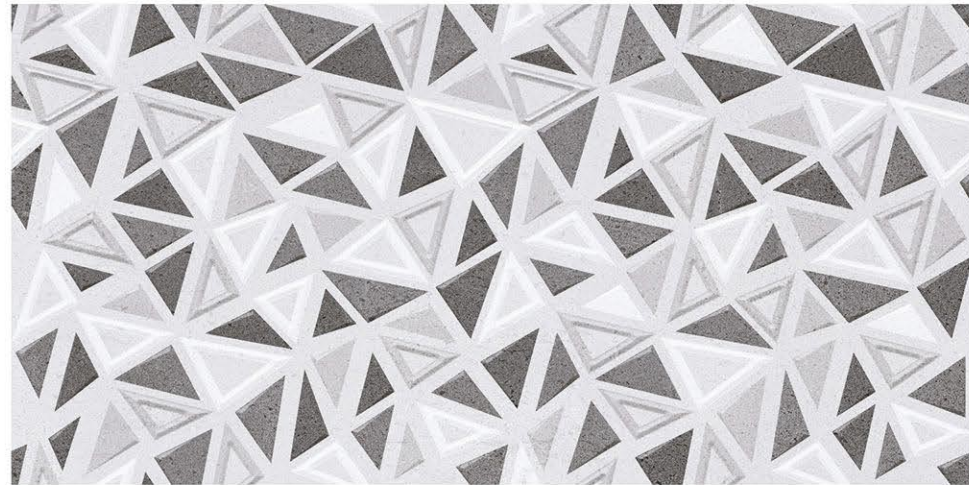

DIGITAL
WALL TILES

SIZE
300x600mm

MATT SERIES

LIGHT

DECOR-A

CA-FULHAM

DARK

DECOR-B