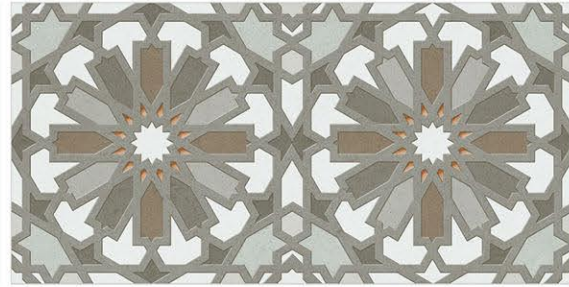

i-fusion
series

300X600MM
DIGITAL WALL TILES

Matt Series

LIGHT

DECOR-A

CA-CAMDEN

DARK

DECOR-B