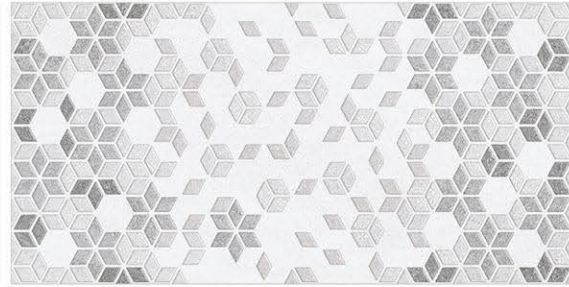

DIGITAL
WALL TILES

SIZE
300x600mm

MATT SERIES

LIGHT

DECOR-A

CA-CESAR GREY

DARK

DECOR-B