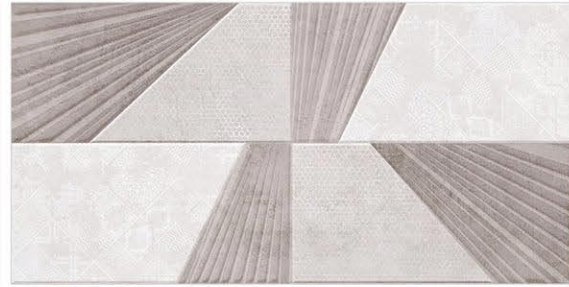

DIGITAL
WALL TILES

SIZE
300x600mm

MATT SERIES

LIGHT

DECOR-A

DARK

DECOR-B

CA-ROUTER