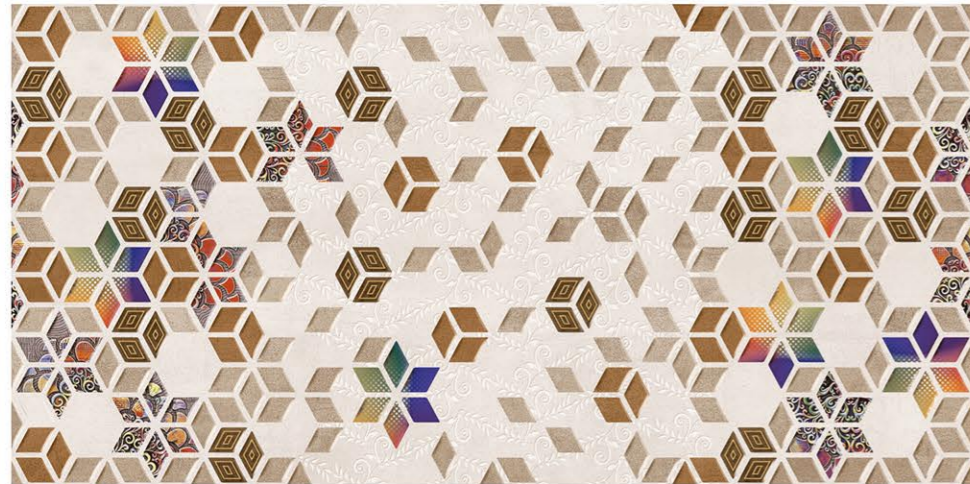

DECOR-B

DIGITAL
WALL TILES

SIZE
300x600mm

GLOSSY SERIES

LIGHT

DECOR-A

CA-HABANA

DARK