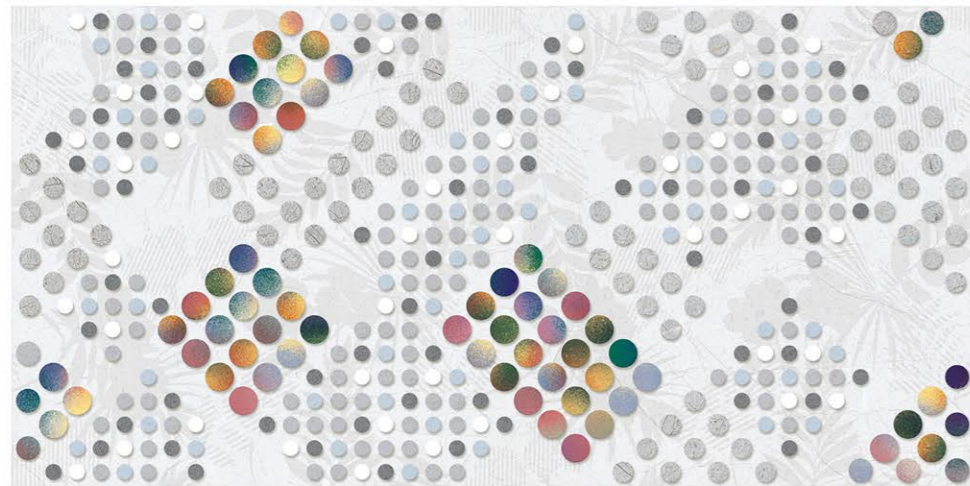

DARK

DECOR-B

CA-KASSEL