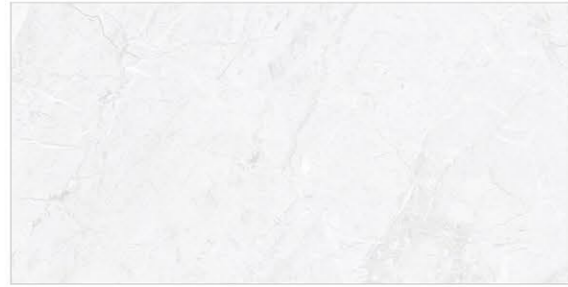

BASE

DECOR-B

DIGITAL
WALL TILES

SIZE
300x600mm

GLOSSY SERIES

LIGHT

DECOR-A

DARK