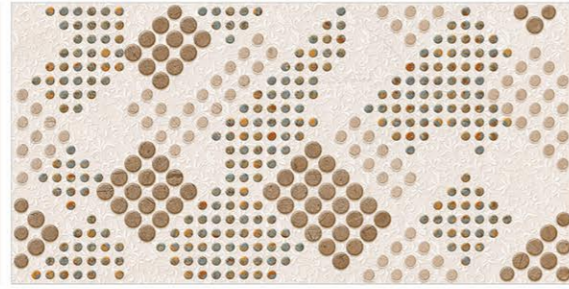

DIGITAL
WALL TILES

SIZE
300x600mm

GLOSSY SERIES

LIGHT

DECOR-A

DARK

DECOR-B

CA-CELDAS