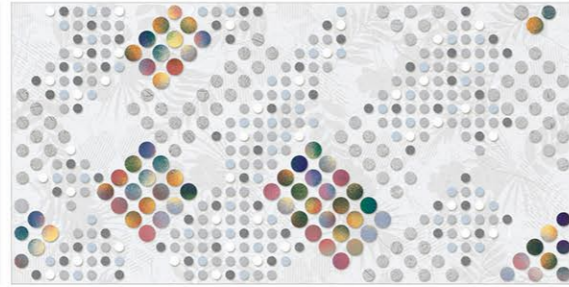

CA-IBERIA

DIGITAL
WALL TILES

SIZE
300x600mm

GLOSSY SERIES

LIGHT

DECOR-A

DARK

DECOR-B