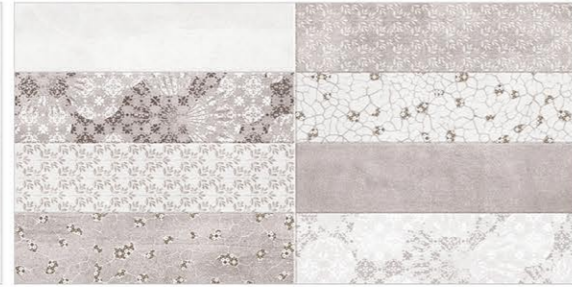

CA-CIRON

DIGITAL
WALL TILES

SIZE
300x600mm

GLOSSY SERIES

LIGHT

DECOR-A

DARK

DECOR-B