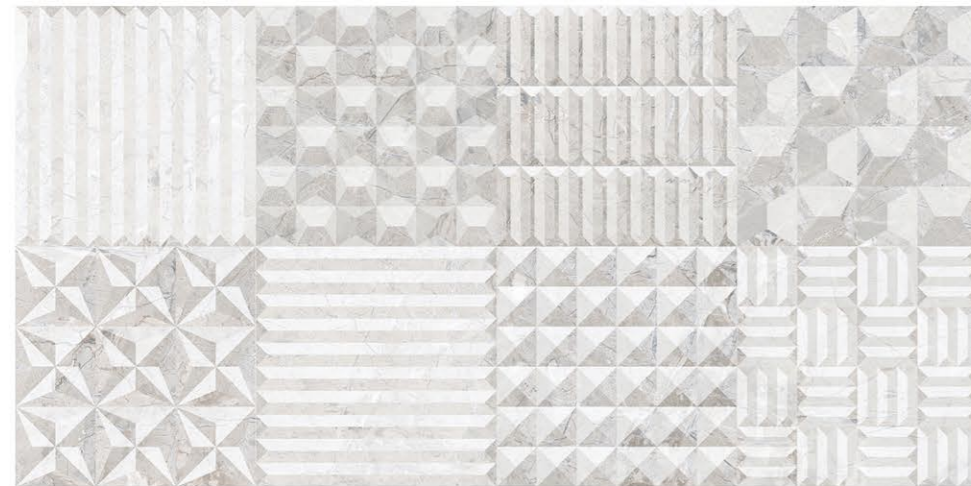

DARK

DECOR-B

CA-TITANIO