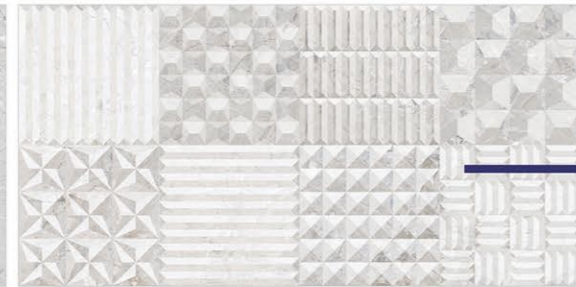

BASE

DECOR-B

DIGITAL
WALL TILES

SIZE
300x600mm

GLOSSY SERIES

LIGHT

DECOR-A

DARK