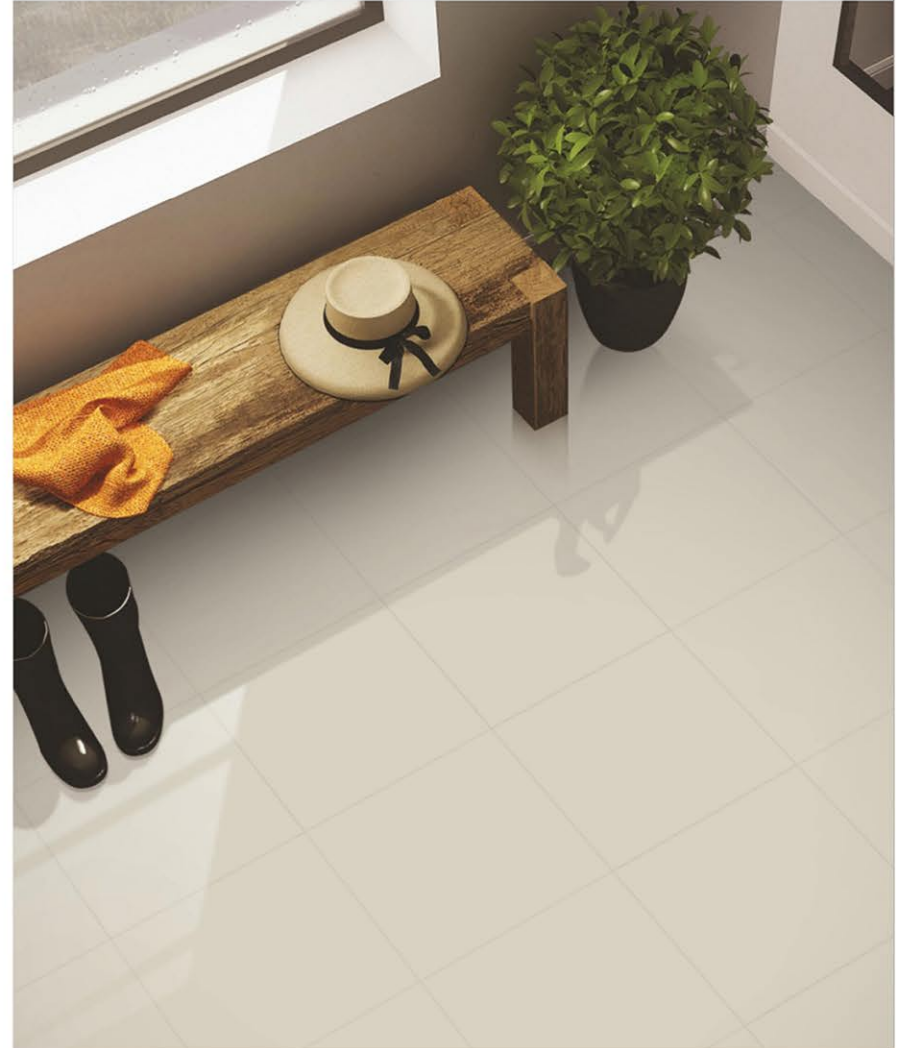

MONO COFFEE

MONO GREY

MONO BLACK

MONO BLUE

PLAIN COLOR | **Full Body**
400x400mm | PARKING TILES

Preview Of Design Name - MONO GREY / MONOBLACK

PUNCH SERIES | **Full Body**
400x400mm | PARKING TILES

MAGIC SAND