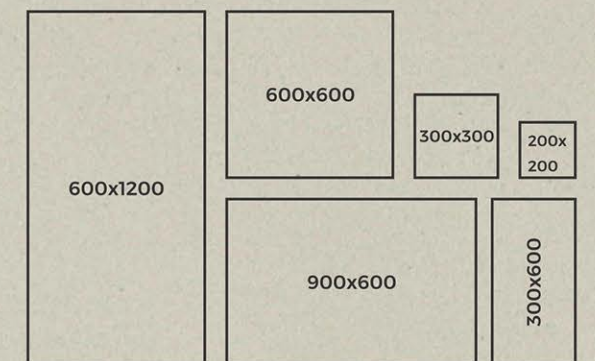

also available sizes