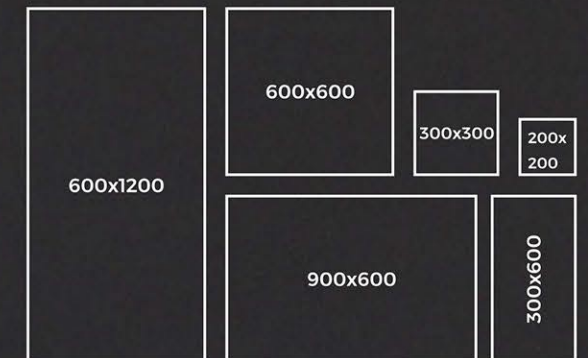

MONO BLACK

also available sizes