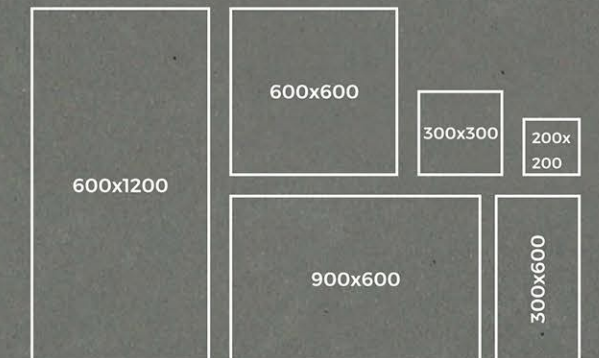

also available sizes

FULL BODY
SALT & PEPPER

MONO STEEL GREY

MONO STEEL GREY

MONO STEEL GREY

MONO STEEL GREY

STANDING
APART IN
STYLE

MONO STEEL GREY