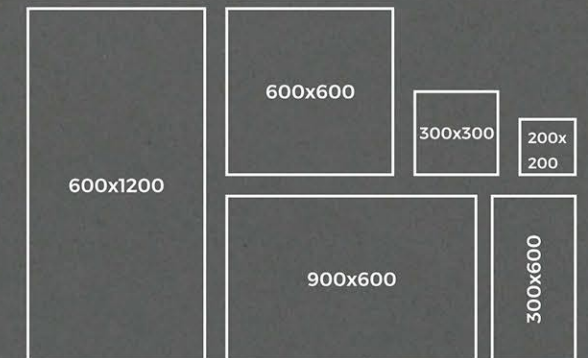

also available sizes