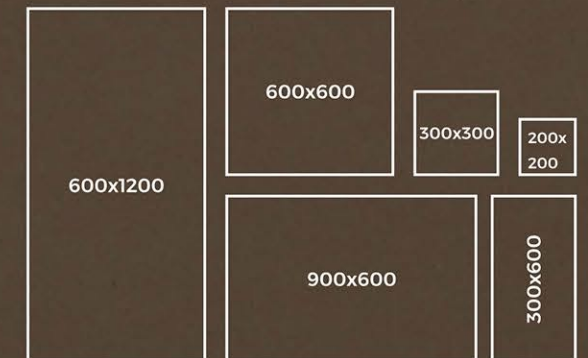

also available sizes