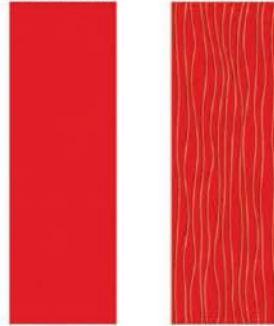

This Punch Are Available in All Plain Colours

108x108mm

150x150mm

100x200mm

200x200mm

100x300mm

100x400mm

TECHNICLE SPECIFICATION

CHARACTERISITICS	EURO STANDARD	VALUE
DIMENSION & SURFACE QUALITY		
DIMENSION & SURFACE QUALITY DEVIATION IN THICKNESS STRAIGHTNESS OF SIDES RECTANGULARITY SURFACE FLATNESS SURFACE QUALITY	± 0.5% ± 0.6mm ± 0.3% ± 0.5% ± 0.5% MIN 95%	± 0.2% ± 0.2mm ± 0.2% ± 0.3% ± 0.3% MIN 96%
PHYSICAL PROPERTIES		
WATER ABSORPTION BEND STRENGTH SCRATCH HARDNESS (MOHS) CRAZING	> 10% > 150Kg./cm² MIN 3 1 CYCLE	> 14 - 17 % > 200-250kg./cm² MIN 3 NO CRAZING AT 2 CYCLE
CHEMICAL PROPERTIES		
STAINING RESISTANCE HOUSEHOLD CHEMICAL	MIN CLASS 2 MIN CLASS B	RESISTANCE TO ALL ACIDS AND ALKALIES & HOUSEHOLD CHEMICALS EXCEPT HYDRO FLURIC ACID
THERMAL PROPERTIES		
THERMAL SHOKE THERMAL EXPANSION	RESISTANT TO 10 CYCLE MAX-9E-06	CONFORMS CONFORMS

PACKING DETAIL

Dimension (mm)	Tile Per Box (pcs)	Area Coverage per Box (Sq. ft.)Approx	Area Coverage per Box (Sq. m.)Approx	Weight per Box (Kg.)Approx	Thickness (mm)Approx
108 x 108 mm	80	10.04	0.933	10.500	5.80-6.00
150 x 150 mm	44	10.65	0.99	10.500	5.80-6.00
100 x 200 mm	50	10.76	1.00	12.500	7.20-7.50
200 x 200 mm	25	10.76	1.00	10.500	6.00-6.20
100 x 300 mm	33	10.65	0.99	13.800	7.80-8.00
100 x 400 mm	25	10.76	1.00	13.800	7.80-8.00