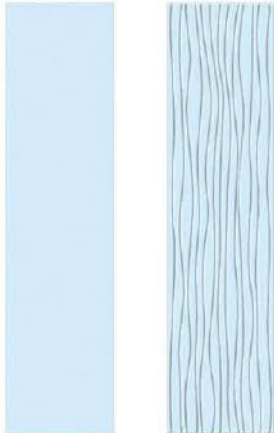

This Punch Are Available in All Plain Colours

108x108mm

150x150mm

100x200mm

200x200mm

100x300mm

100x400mm

TECHNICLE SPECIFICATION

CHARACTERISITICS	EURO STANDARD	VALUE
DIMENSION & SURFACE QUALITY		
DIMENSION & SURFACE QUALITY DEVIATION IN THICKNESS STRAIGHTNESS OF SIDES RECTANGULARITY SURFACE FLATNESS SURFACE QUALITY	± 0.5% ± 0.6mm ± 0.3% ± 0.5% ± 0.5% MIN 95%	± 0.2% ± 0.2mm ± 0.2% ± 0.3% ± 0.3% MIN 96%
PHYSICAL PROPERTIES		
WATER ABSORPTION BEND STRENGTH SCRATCH HARDNESS (MOHS) CRAZING	> 10% > 150Kg./cm² MIN 3 1 CYCLE	> 14 - 17 % > 200-250kg./cm² MIN 3 NO CRAZING AT 2 CYCLE
CHEMICAL PROPERTIES		
STAINING RESISTANCE HOUSEHOLD CHEMICAL	MIN CLASS 2 MIN CLASS B	RESISTANCE TO ALL ACIDS AND ALKALIES & HOUSEHOLD CHEMICALS EXCEPT HYDRO FLURIC ACID
THERMAL PROPERTIES		
THERMAL SHOKE THERMAL EXPANSION	RESISTANT TO 10 CYCLE MAX-9E-06	CONFORMS CONFORMS

PACKING DETAIL

Dimension (mm)	Tile Per Box (pcs)	Area Coverage per Box (Sq. ft.)Approx	Area Coverage per Box (Sq. m.)Approx	Weight per Box (Kg.)Approx	Thickness (mm)Approx
108 x 108 mm	80	10.04	0.933	10.500	5.80-6.00
150 x 150 mm	44	10.65	0.99	10.500	5.80-6.00
100 x 200 mm	50	10.76	1.00	12.500	7.20-7.50
200 x 200 mm	25	10.76	1.00	10.500	6.00-6.20
100 x 300 mm	33	10.65	0.99	13.800	7.80-8.00
100 x 400 mm	25	10.76	1.00	13.800	7.80-8.00