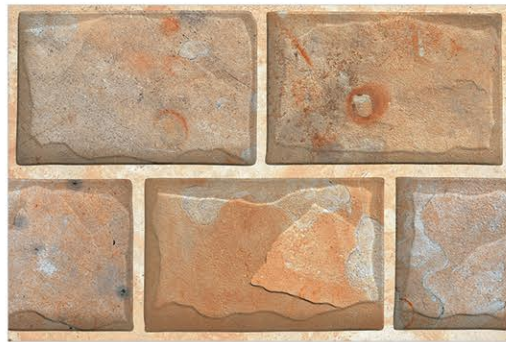

eLEVATION series

5525
digital wall tiles 12x18