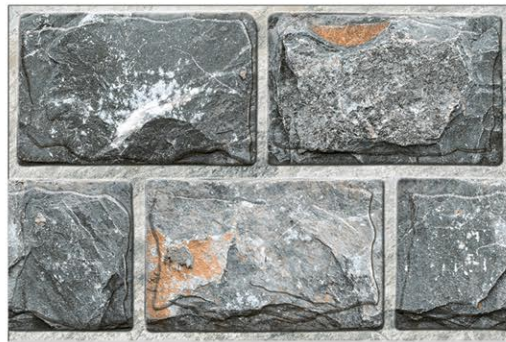

eLEVATION series

5506

digital wall tiles 12x18

www.rangeceramic.com

300x450mm

eLEVATION series

5507
digital wall tiles 12x18

www.rangeceramic.com