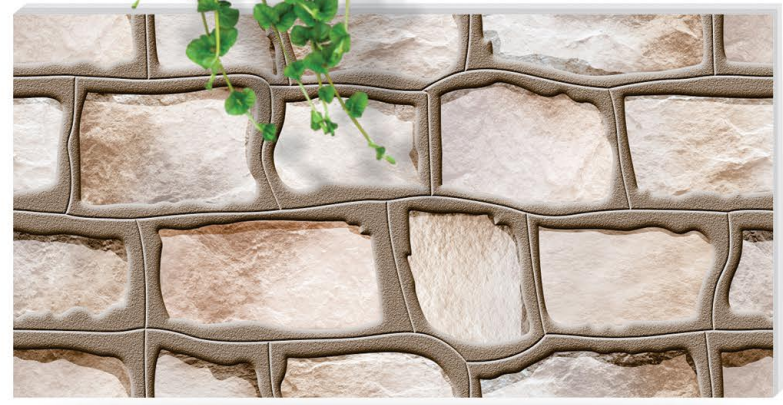

CALDERA_CREMA

Digital Wall Tiles
300x600mm

elite elevation series

www.rangeceramic.com