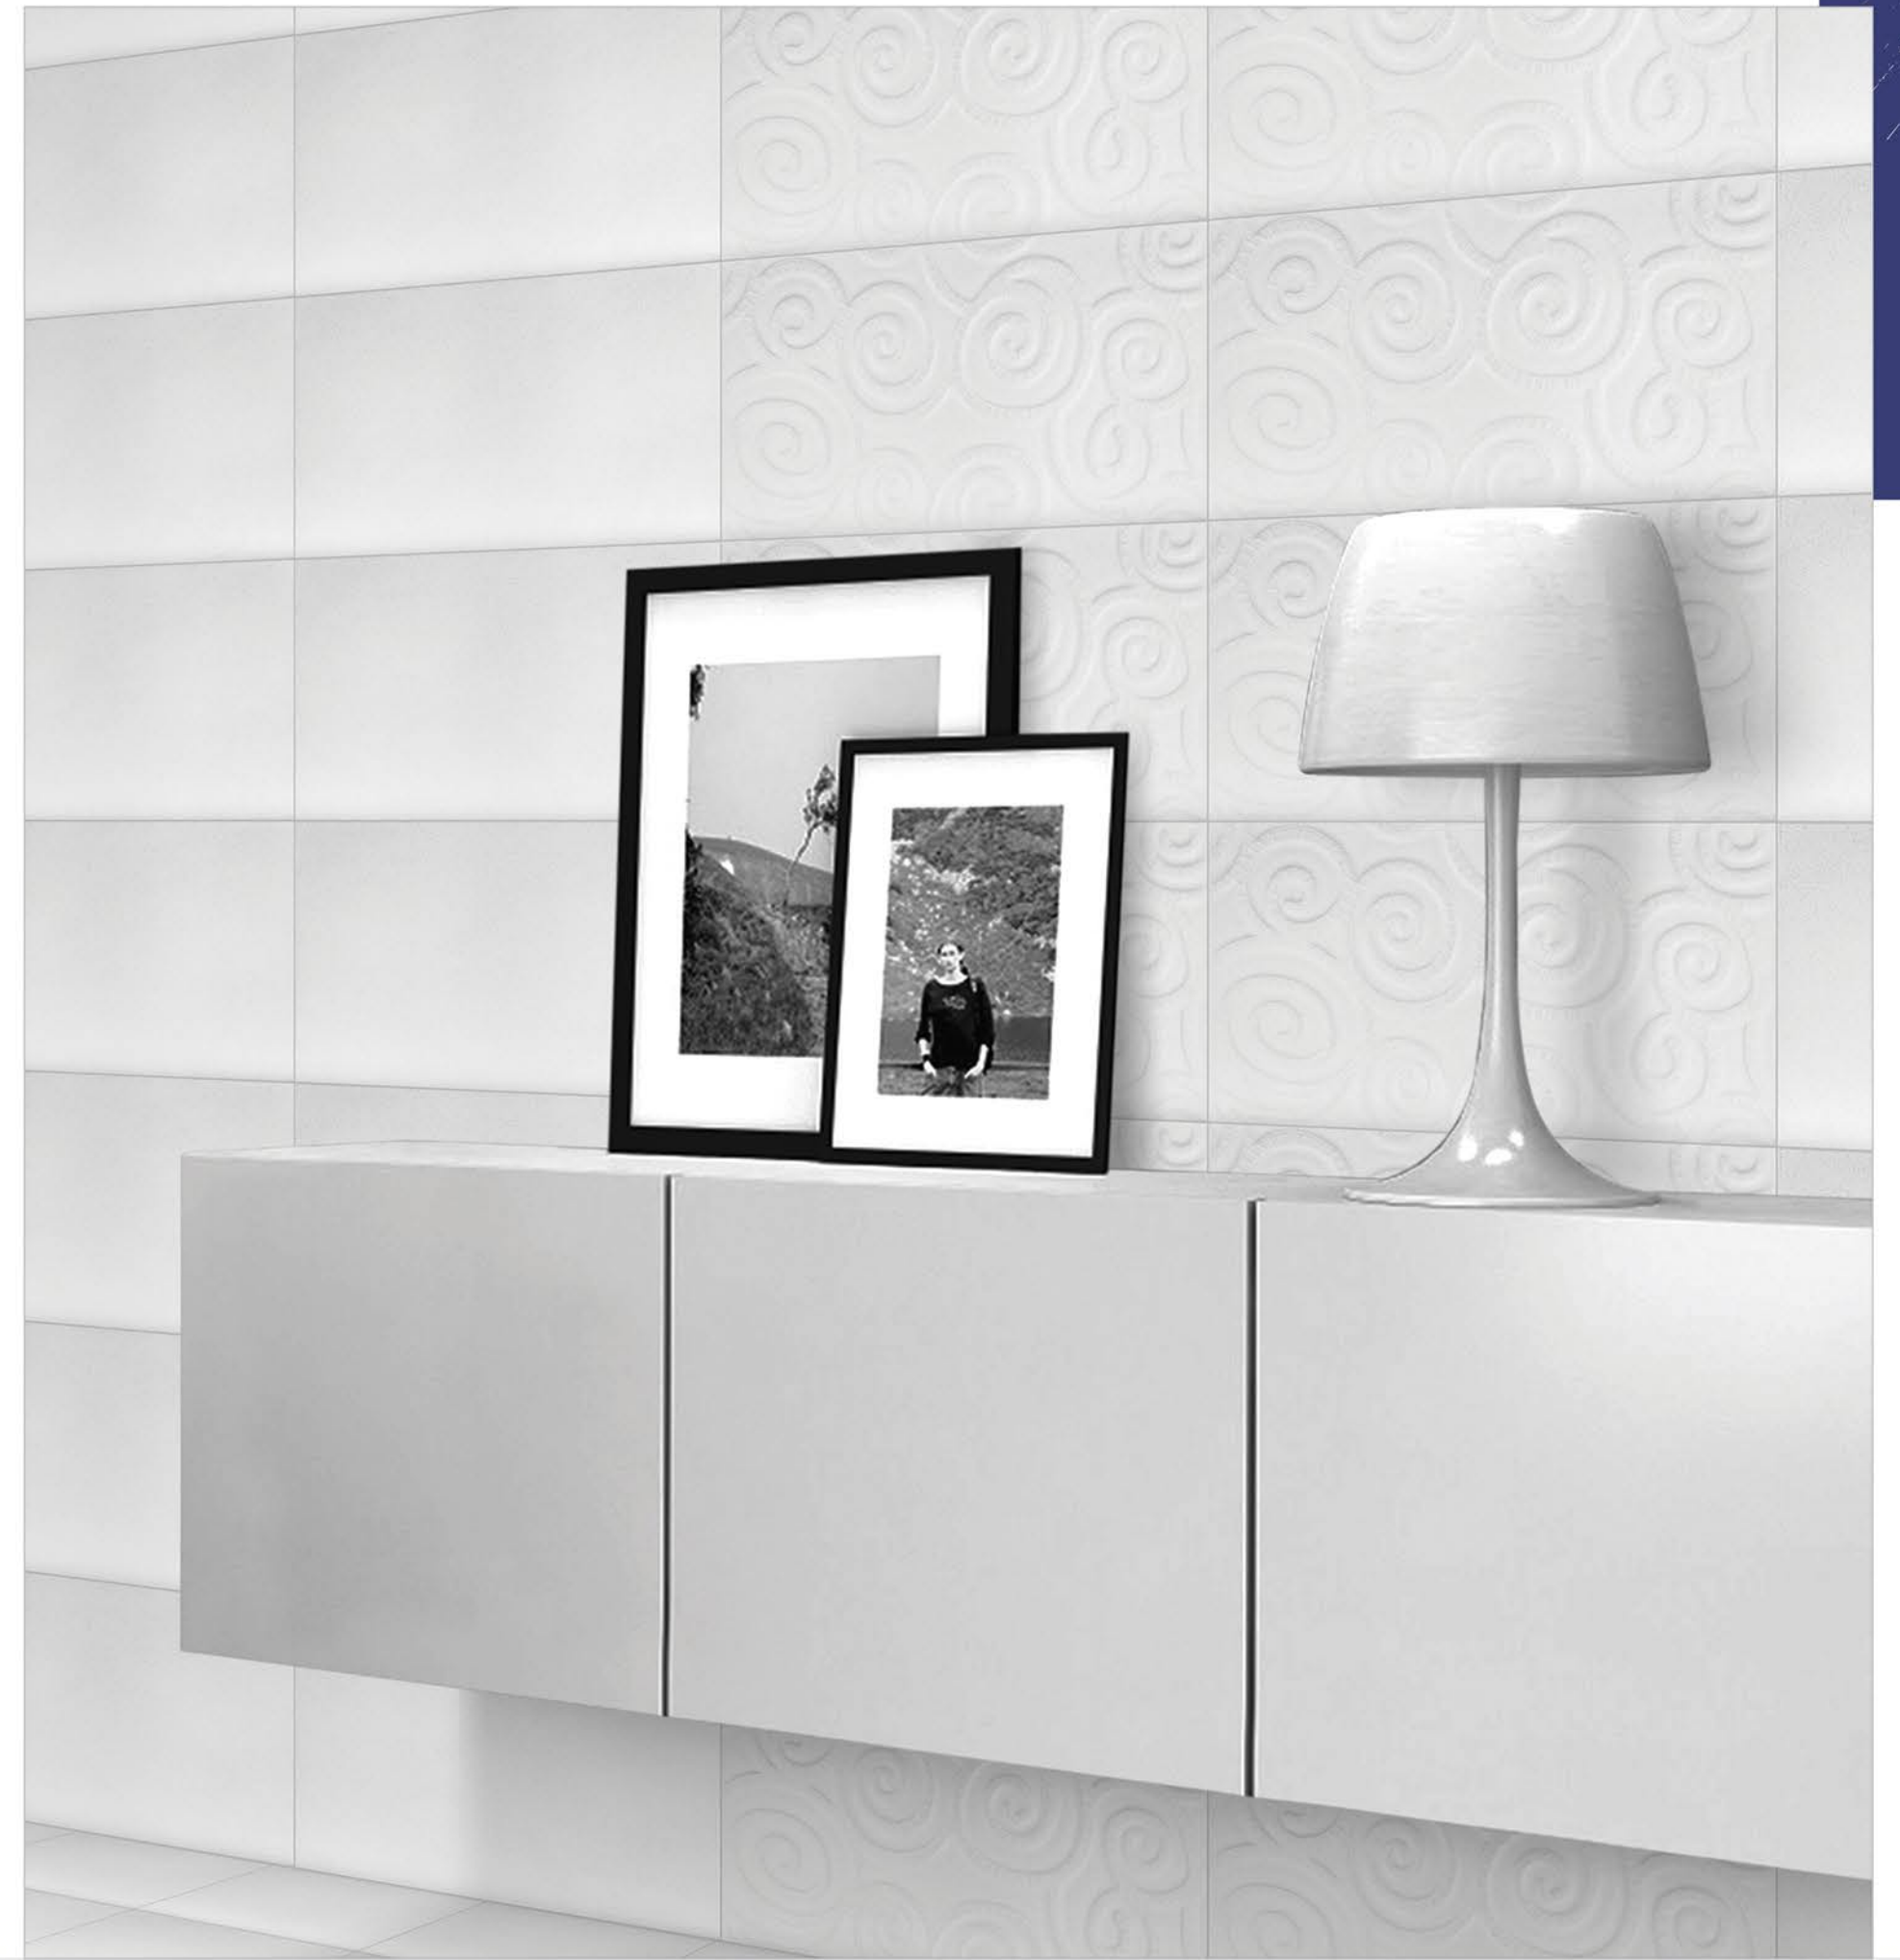

01 / 02

*Glus*  
series

DIGITAL WALL TILES  
**300X  
600MM**

*Matt* SURFACE

[www.rangeceramic.com](http://www.rangeceramic.com)

DIGITAL WALL TILES

DIGITAL WALL TILES | 300X600MM

5002 L