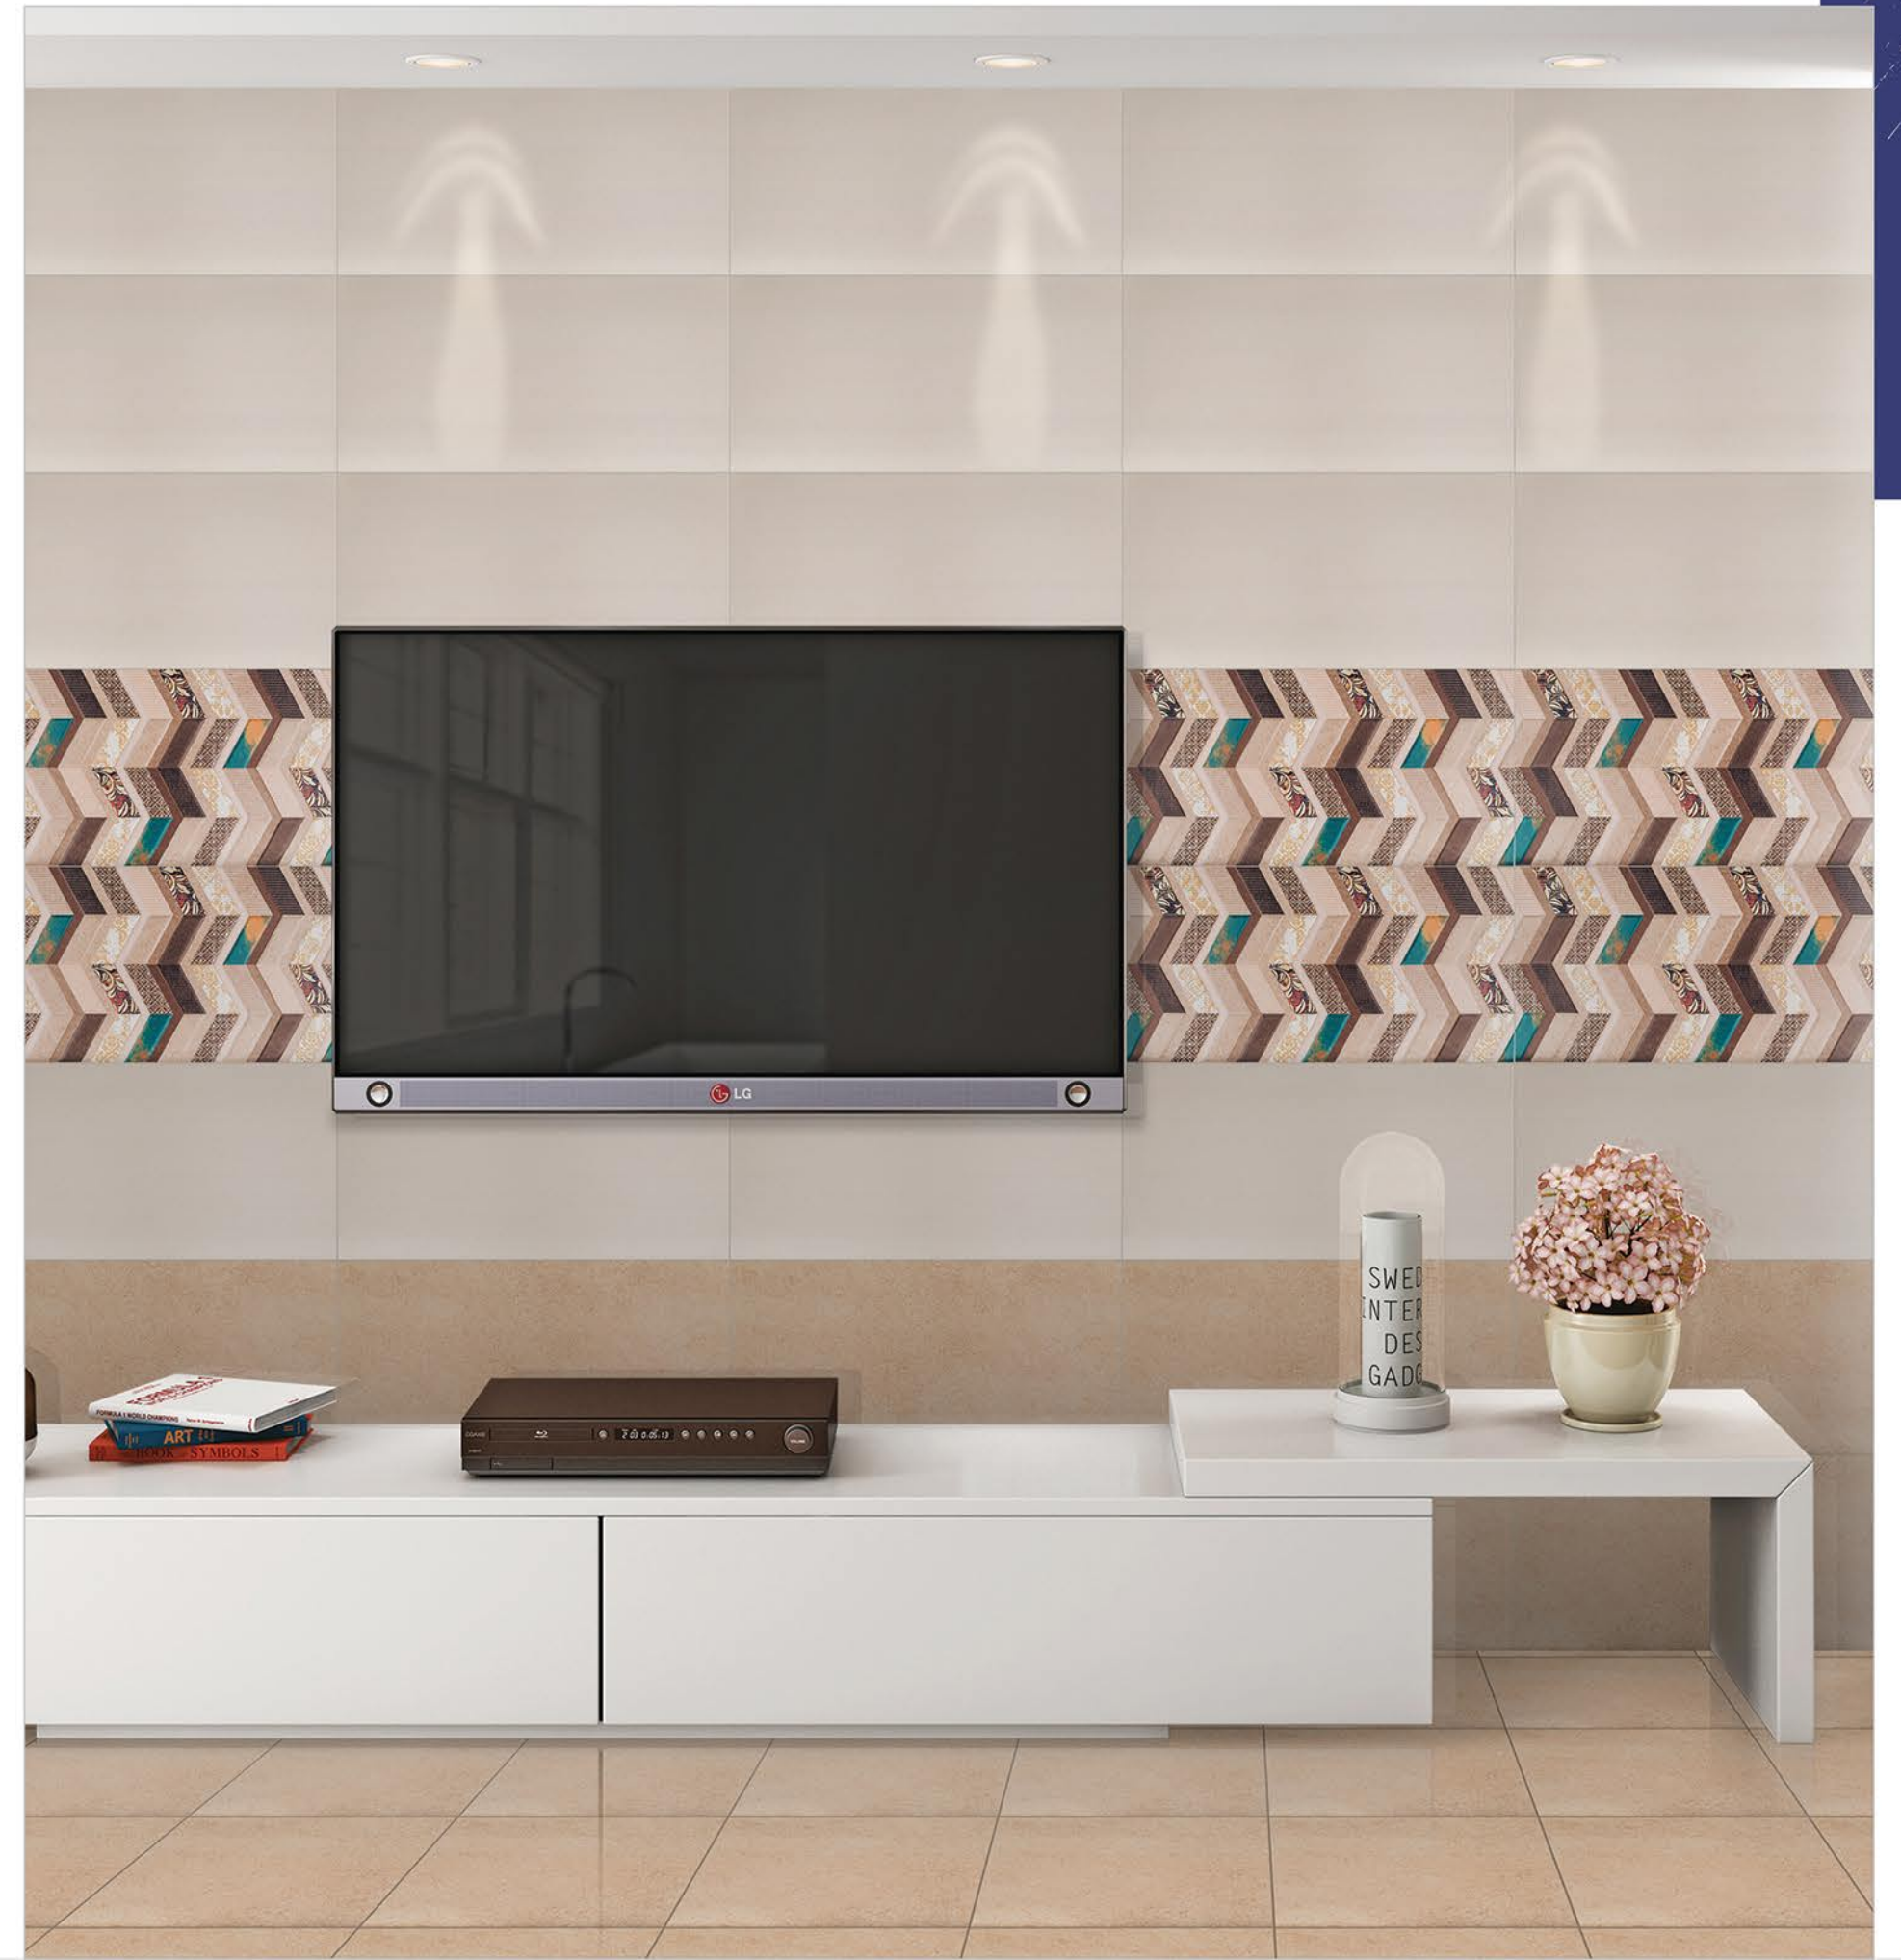

5012 D

5012 F

21 / 22

Glue
series

DIGITAL WALL TILES
**300X
600MM**

Matt SURFACE

www.rangeceramic.com

DIGITAL WALL TILES