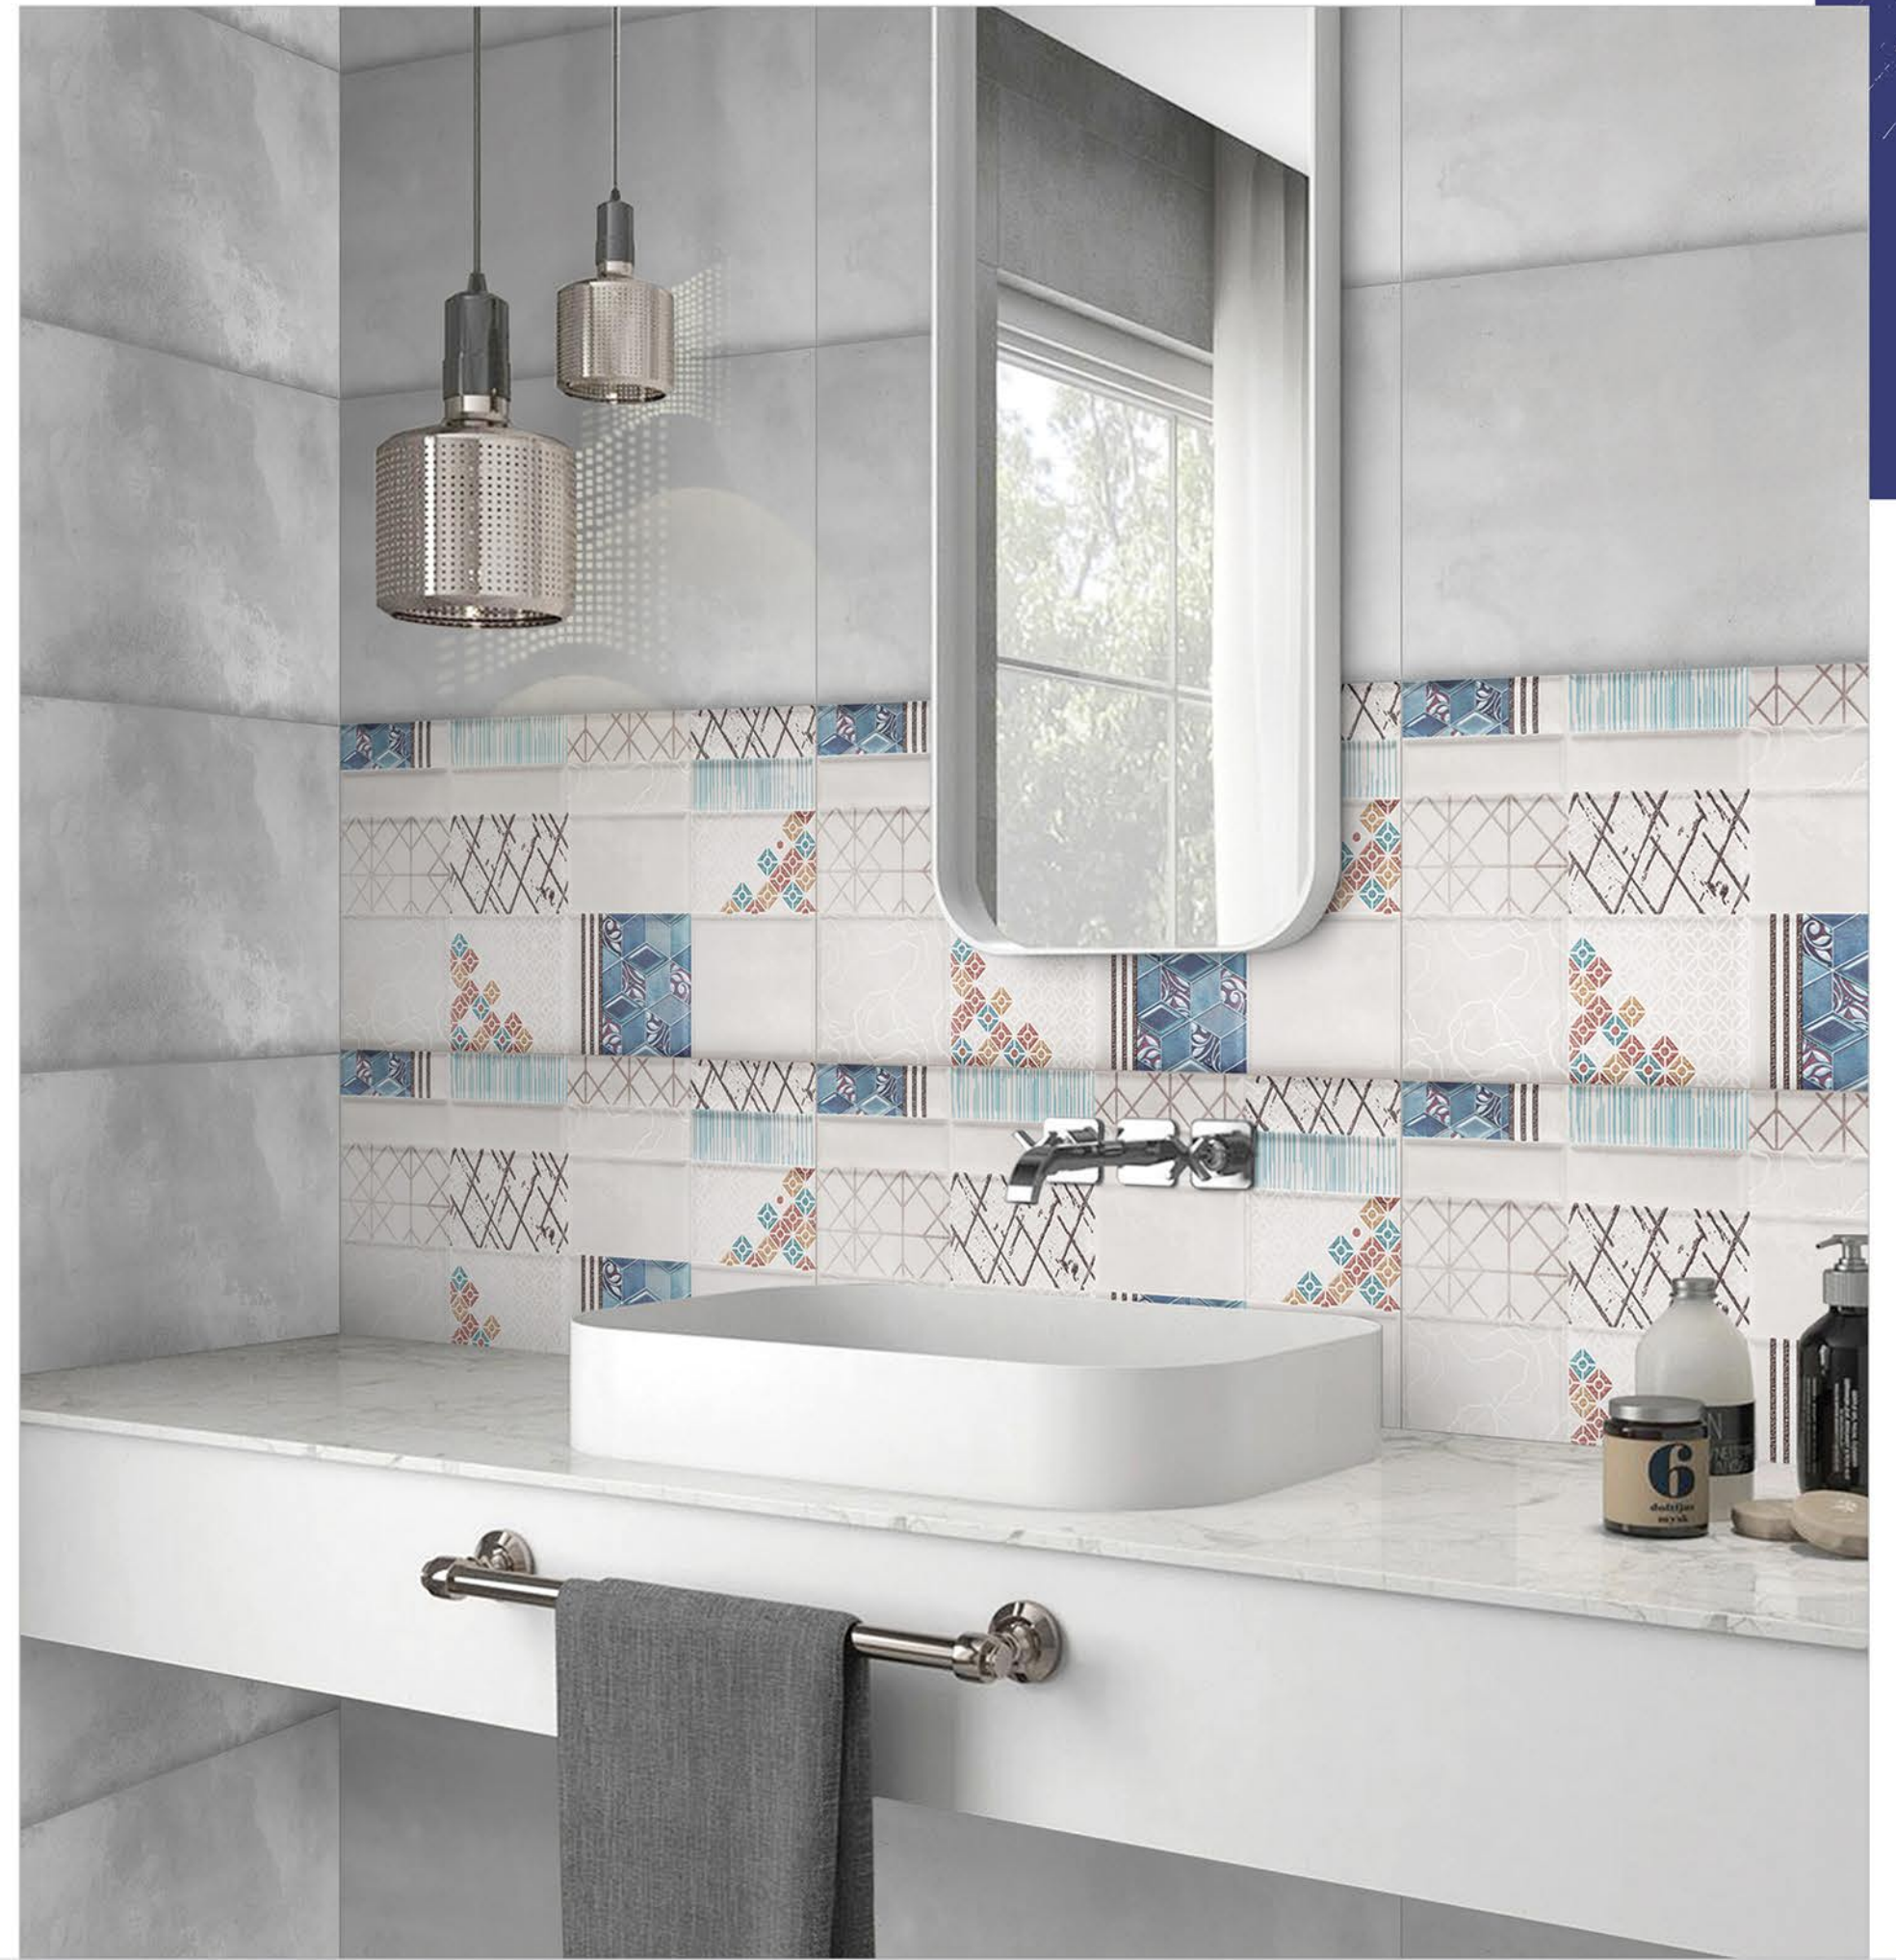

5006 D

5006 F

11 / 12

Glus
series

DIGITAL WALL TILES
**300X
600MM**

Matt SURFACE

www.rangeceramic.com

DIGITAL WALL TILES