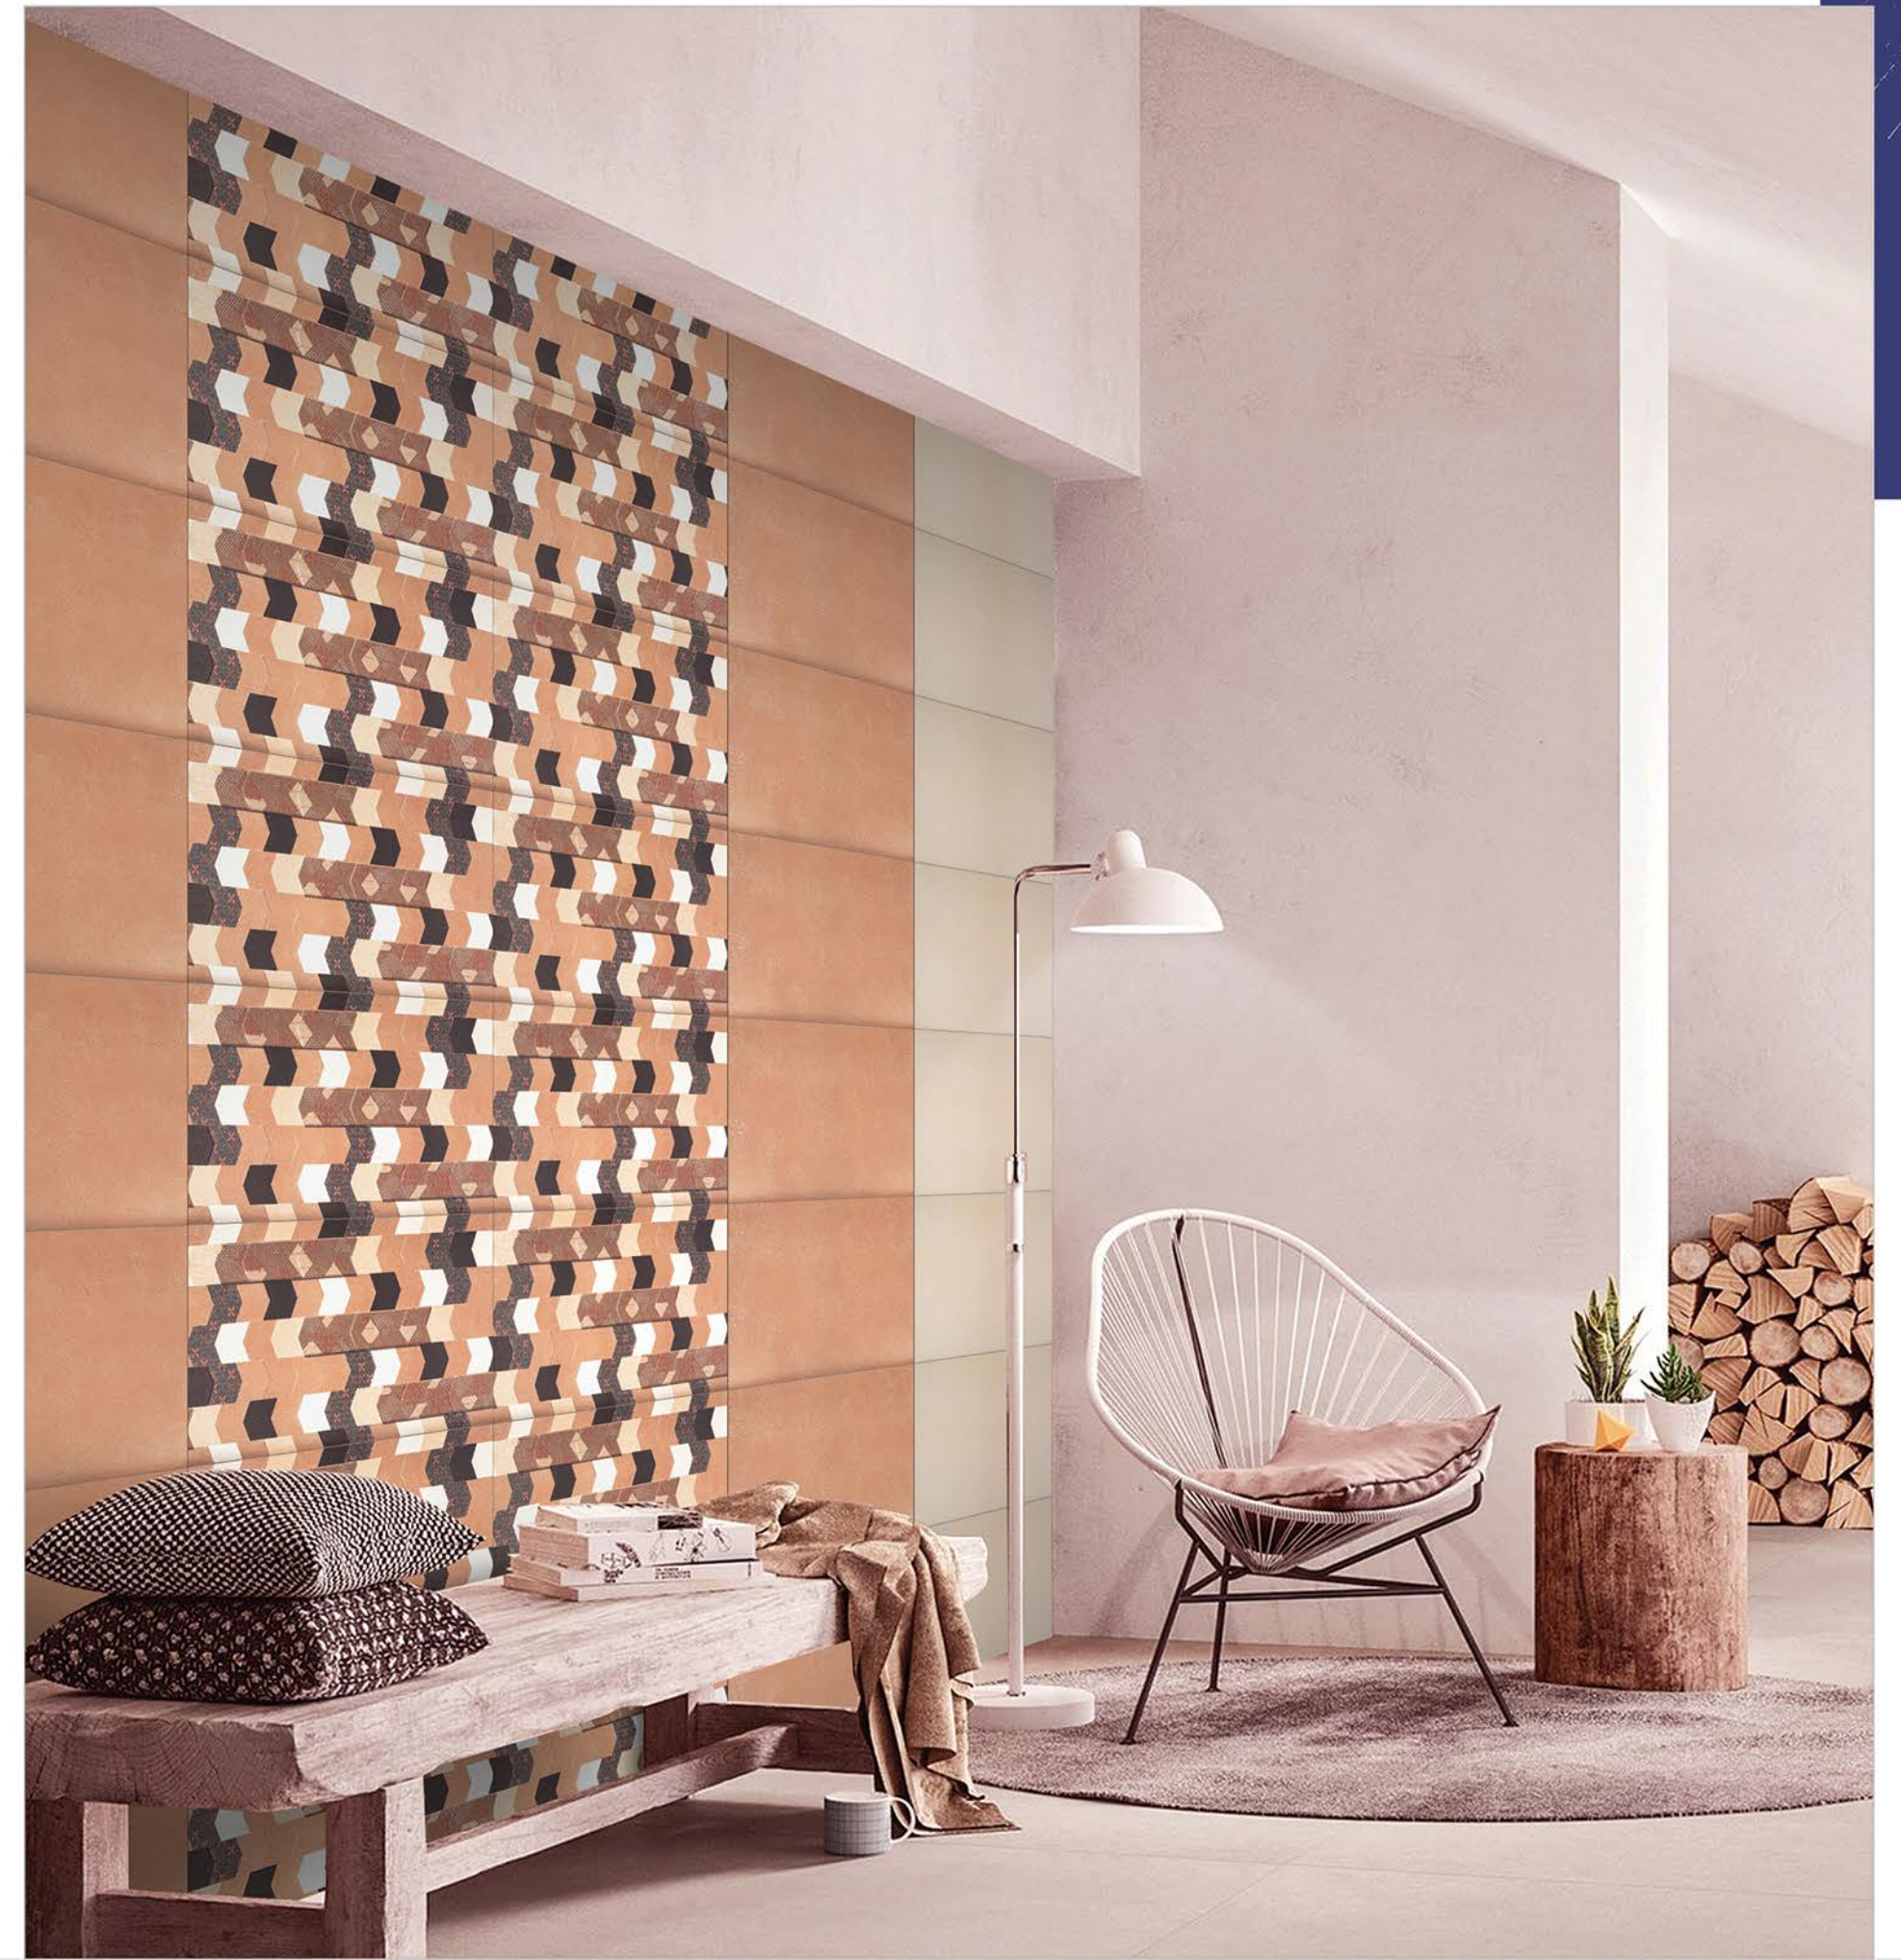

DIGITAL WALL TILES | 300X300MM

5013 F

23 / 24

*Glue*  
series

DIGITAL WALL TILES  
**300X  
600MM**

*Matt* SURFACE

[www.rangeceramic.com](http://www.rangeceramic.com)

DIGITAL WALL TILES