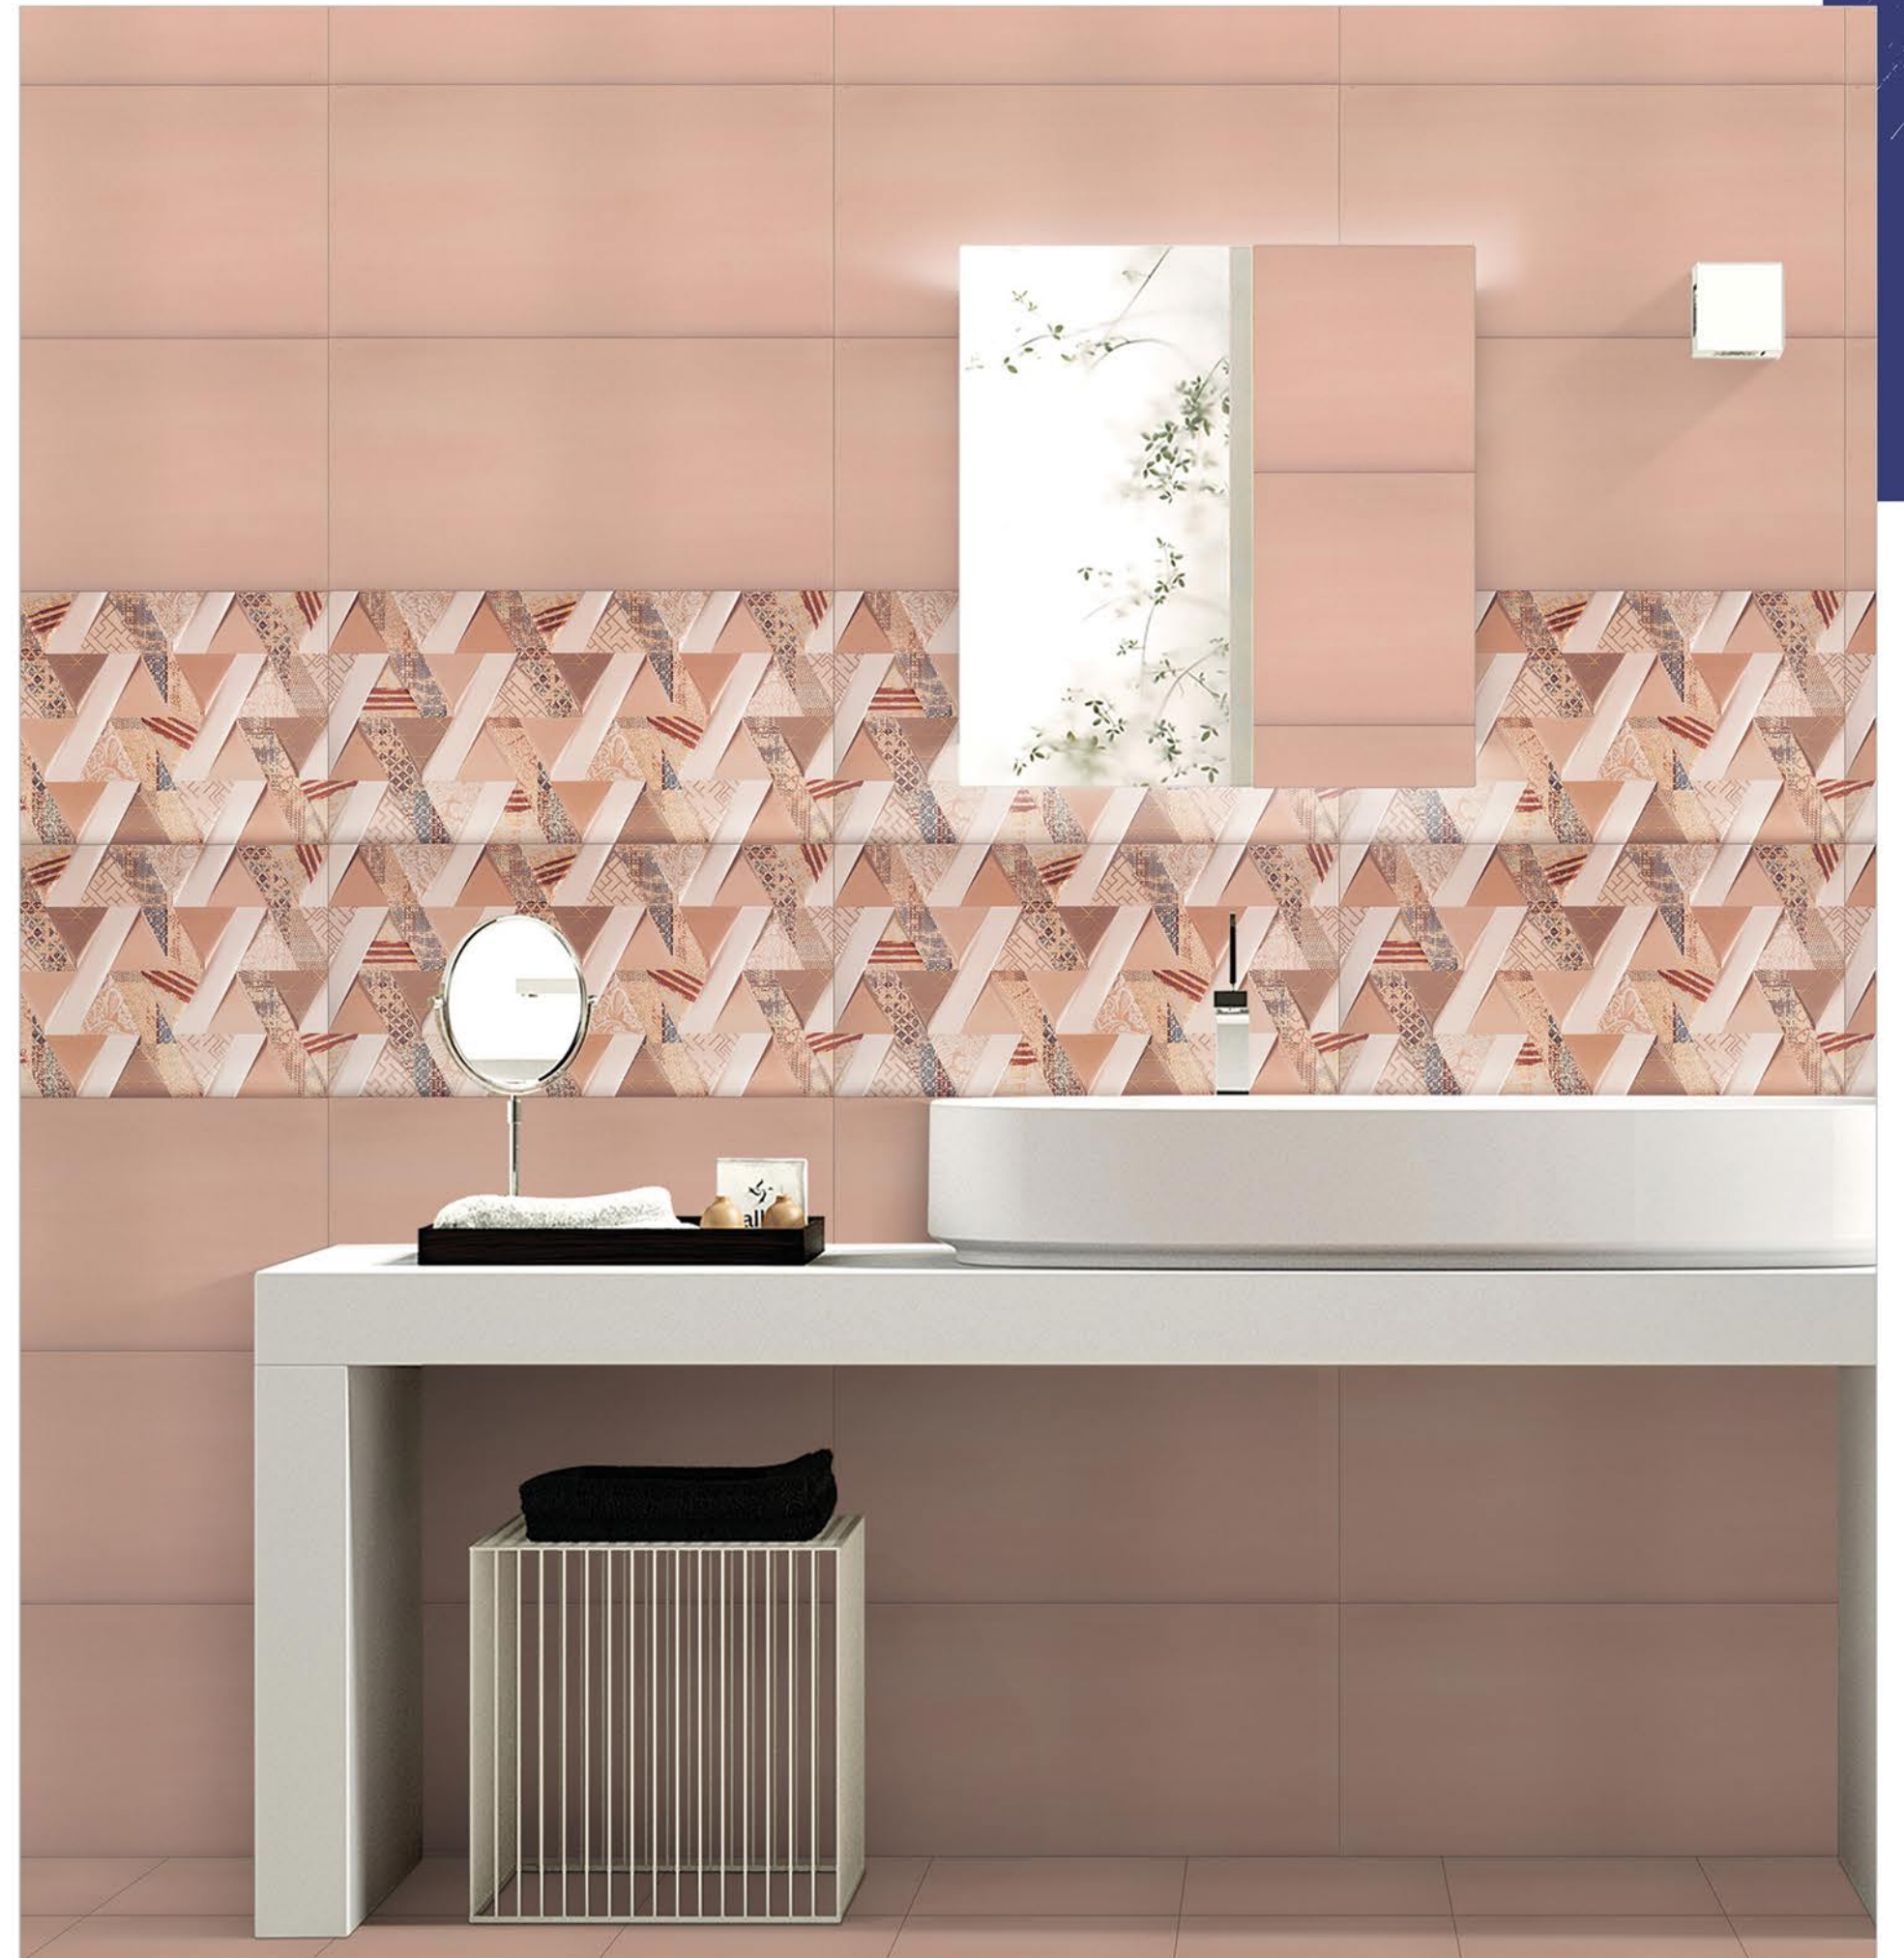

5010 L

5010 F

19 / 20

Glue
series

DIGITAL WALL TILES
**300X
600MM**

Matt SURFACE

www.rangeceramic.com

DIGITAL WALL TILES