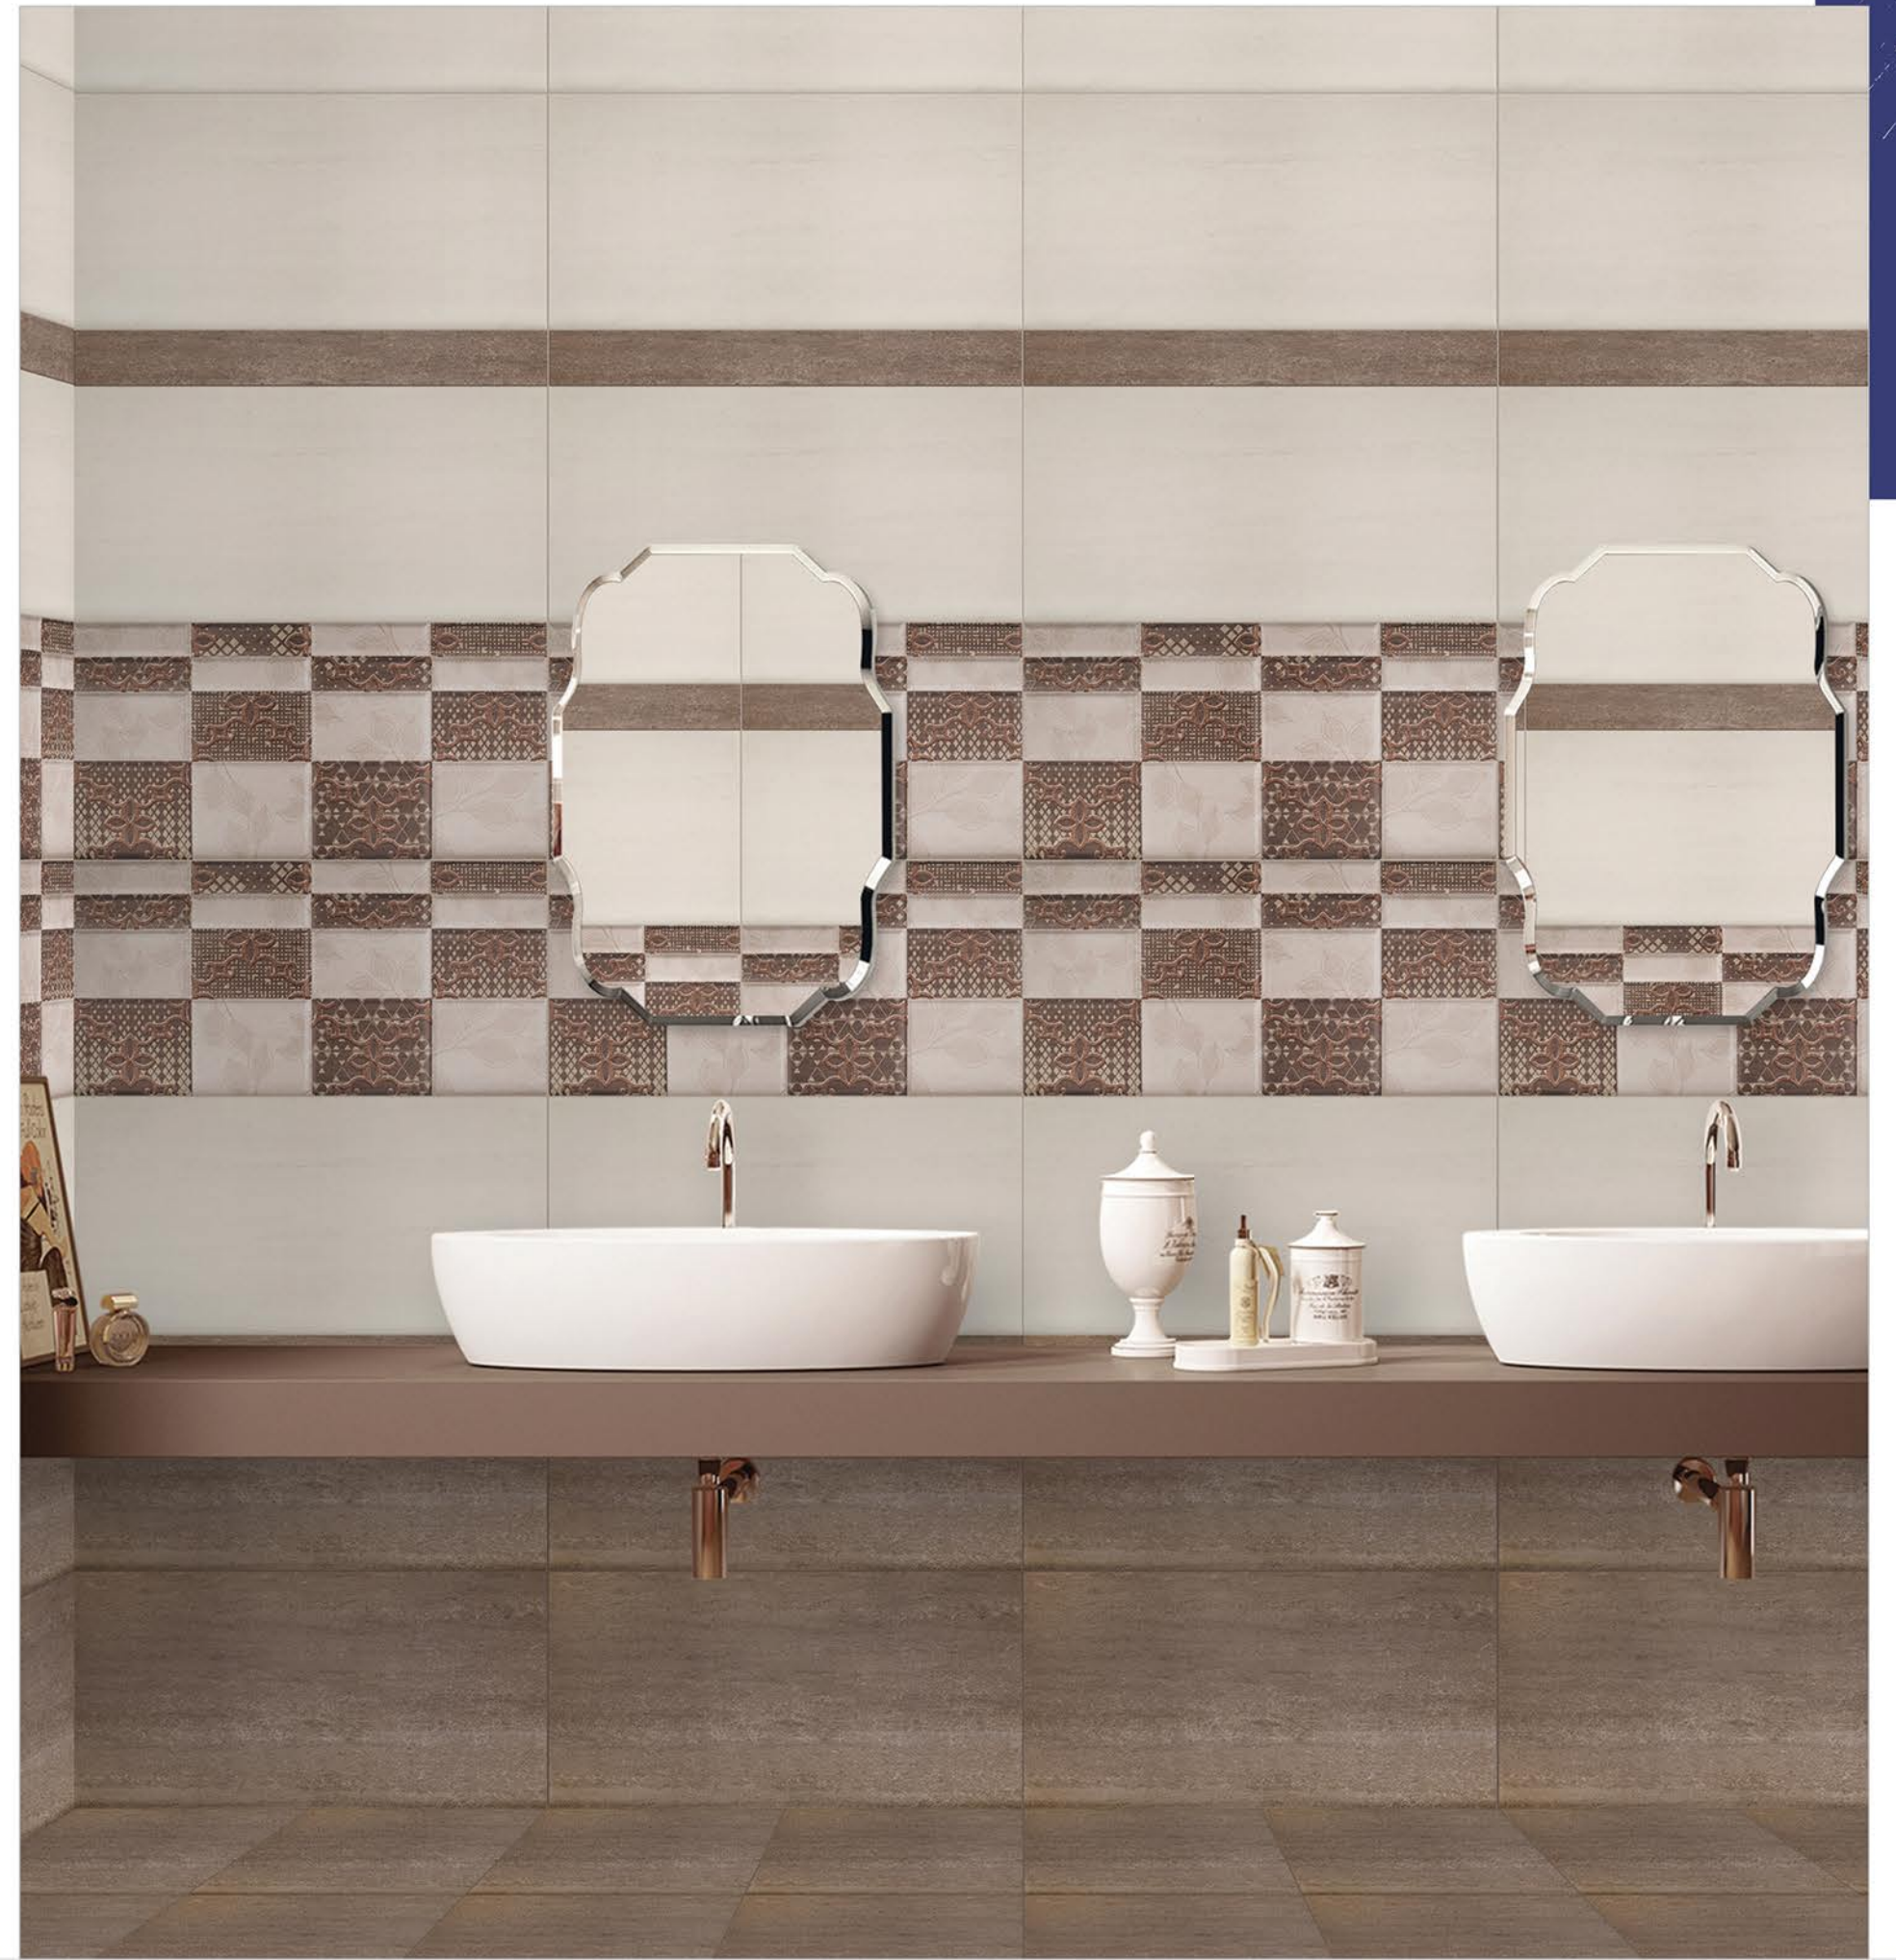

5016 D

5016 F

29 / 30

Glue
series

DIGITAL WALL TILES
**300X
600MM**

Matt SURFACE

www.rangeceramic.com

DIGITAL WALL TILES