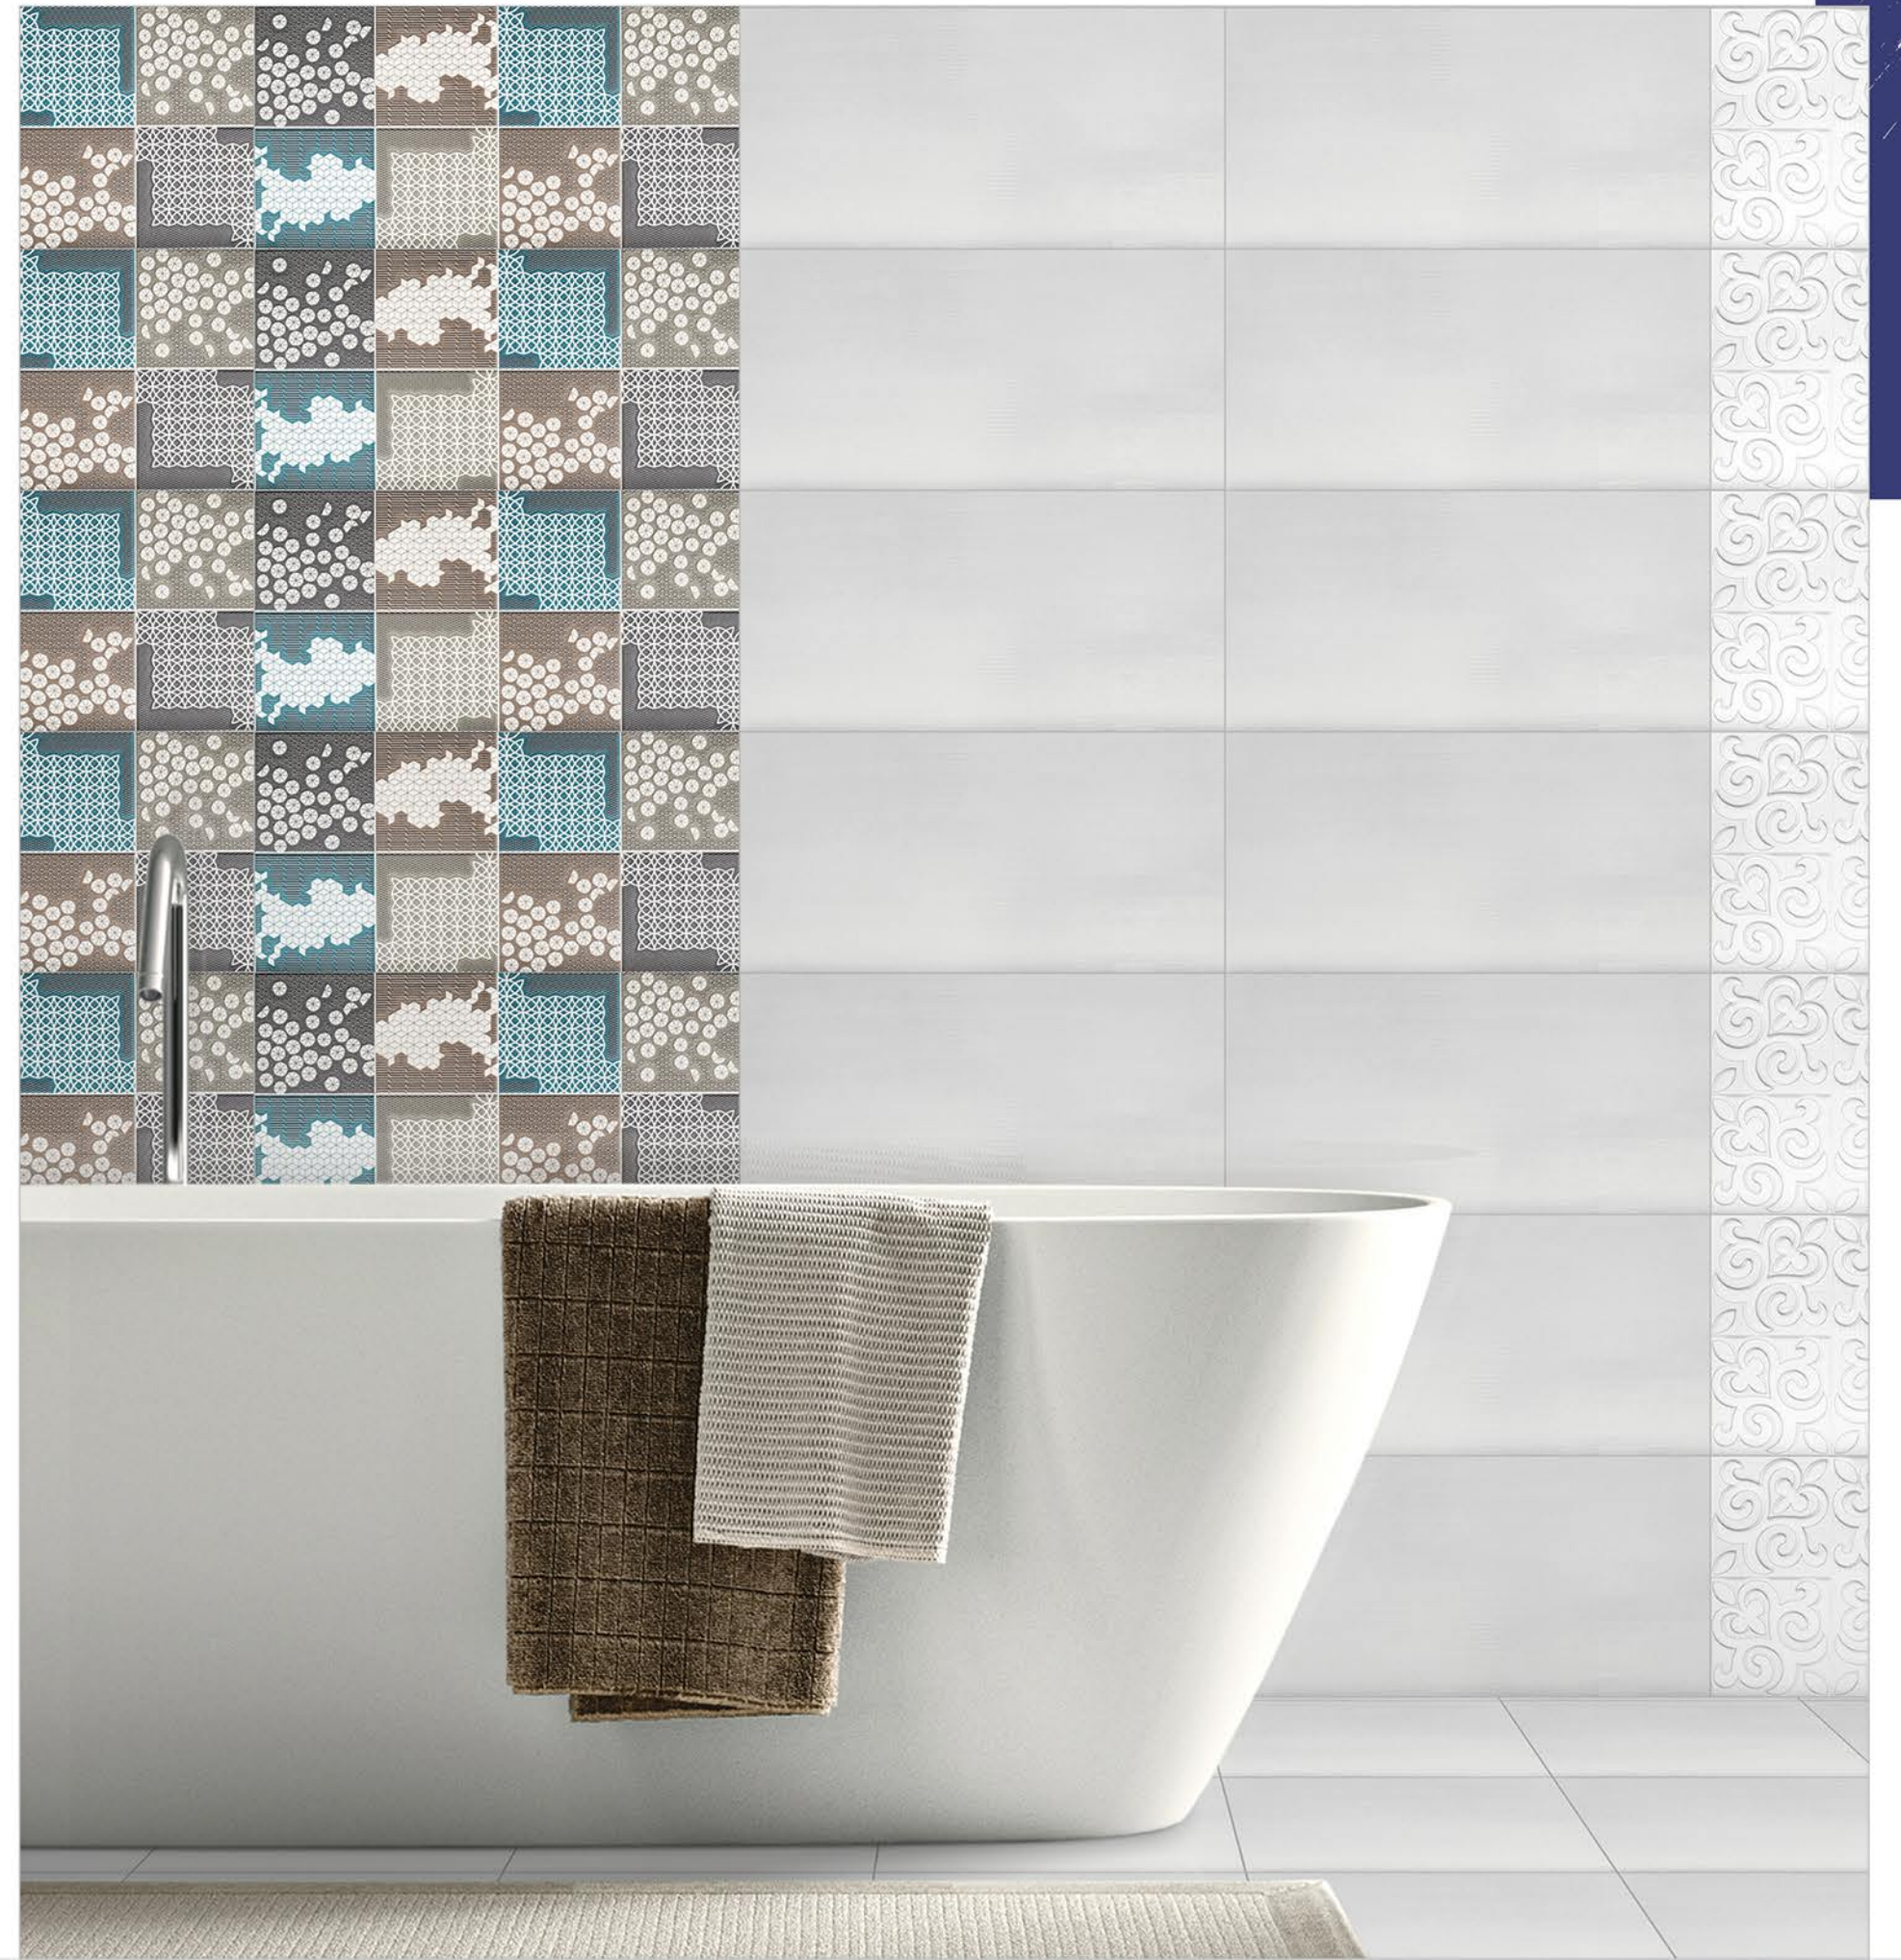

DIGITAL WALL TILES | 300X300MM

5008 F

15 / 16

*Glus*  
series

DIGITAL WALL TILES  
**300X  
600MM**

*Matt* SURFACE

[www.rangeceramic.com](http://www.rangeceramic.com)

DIGITAL WALL TILES