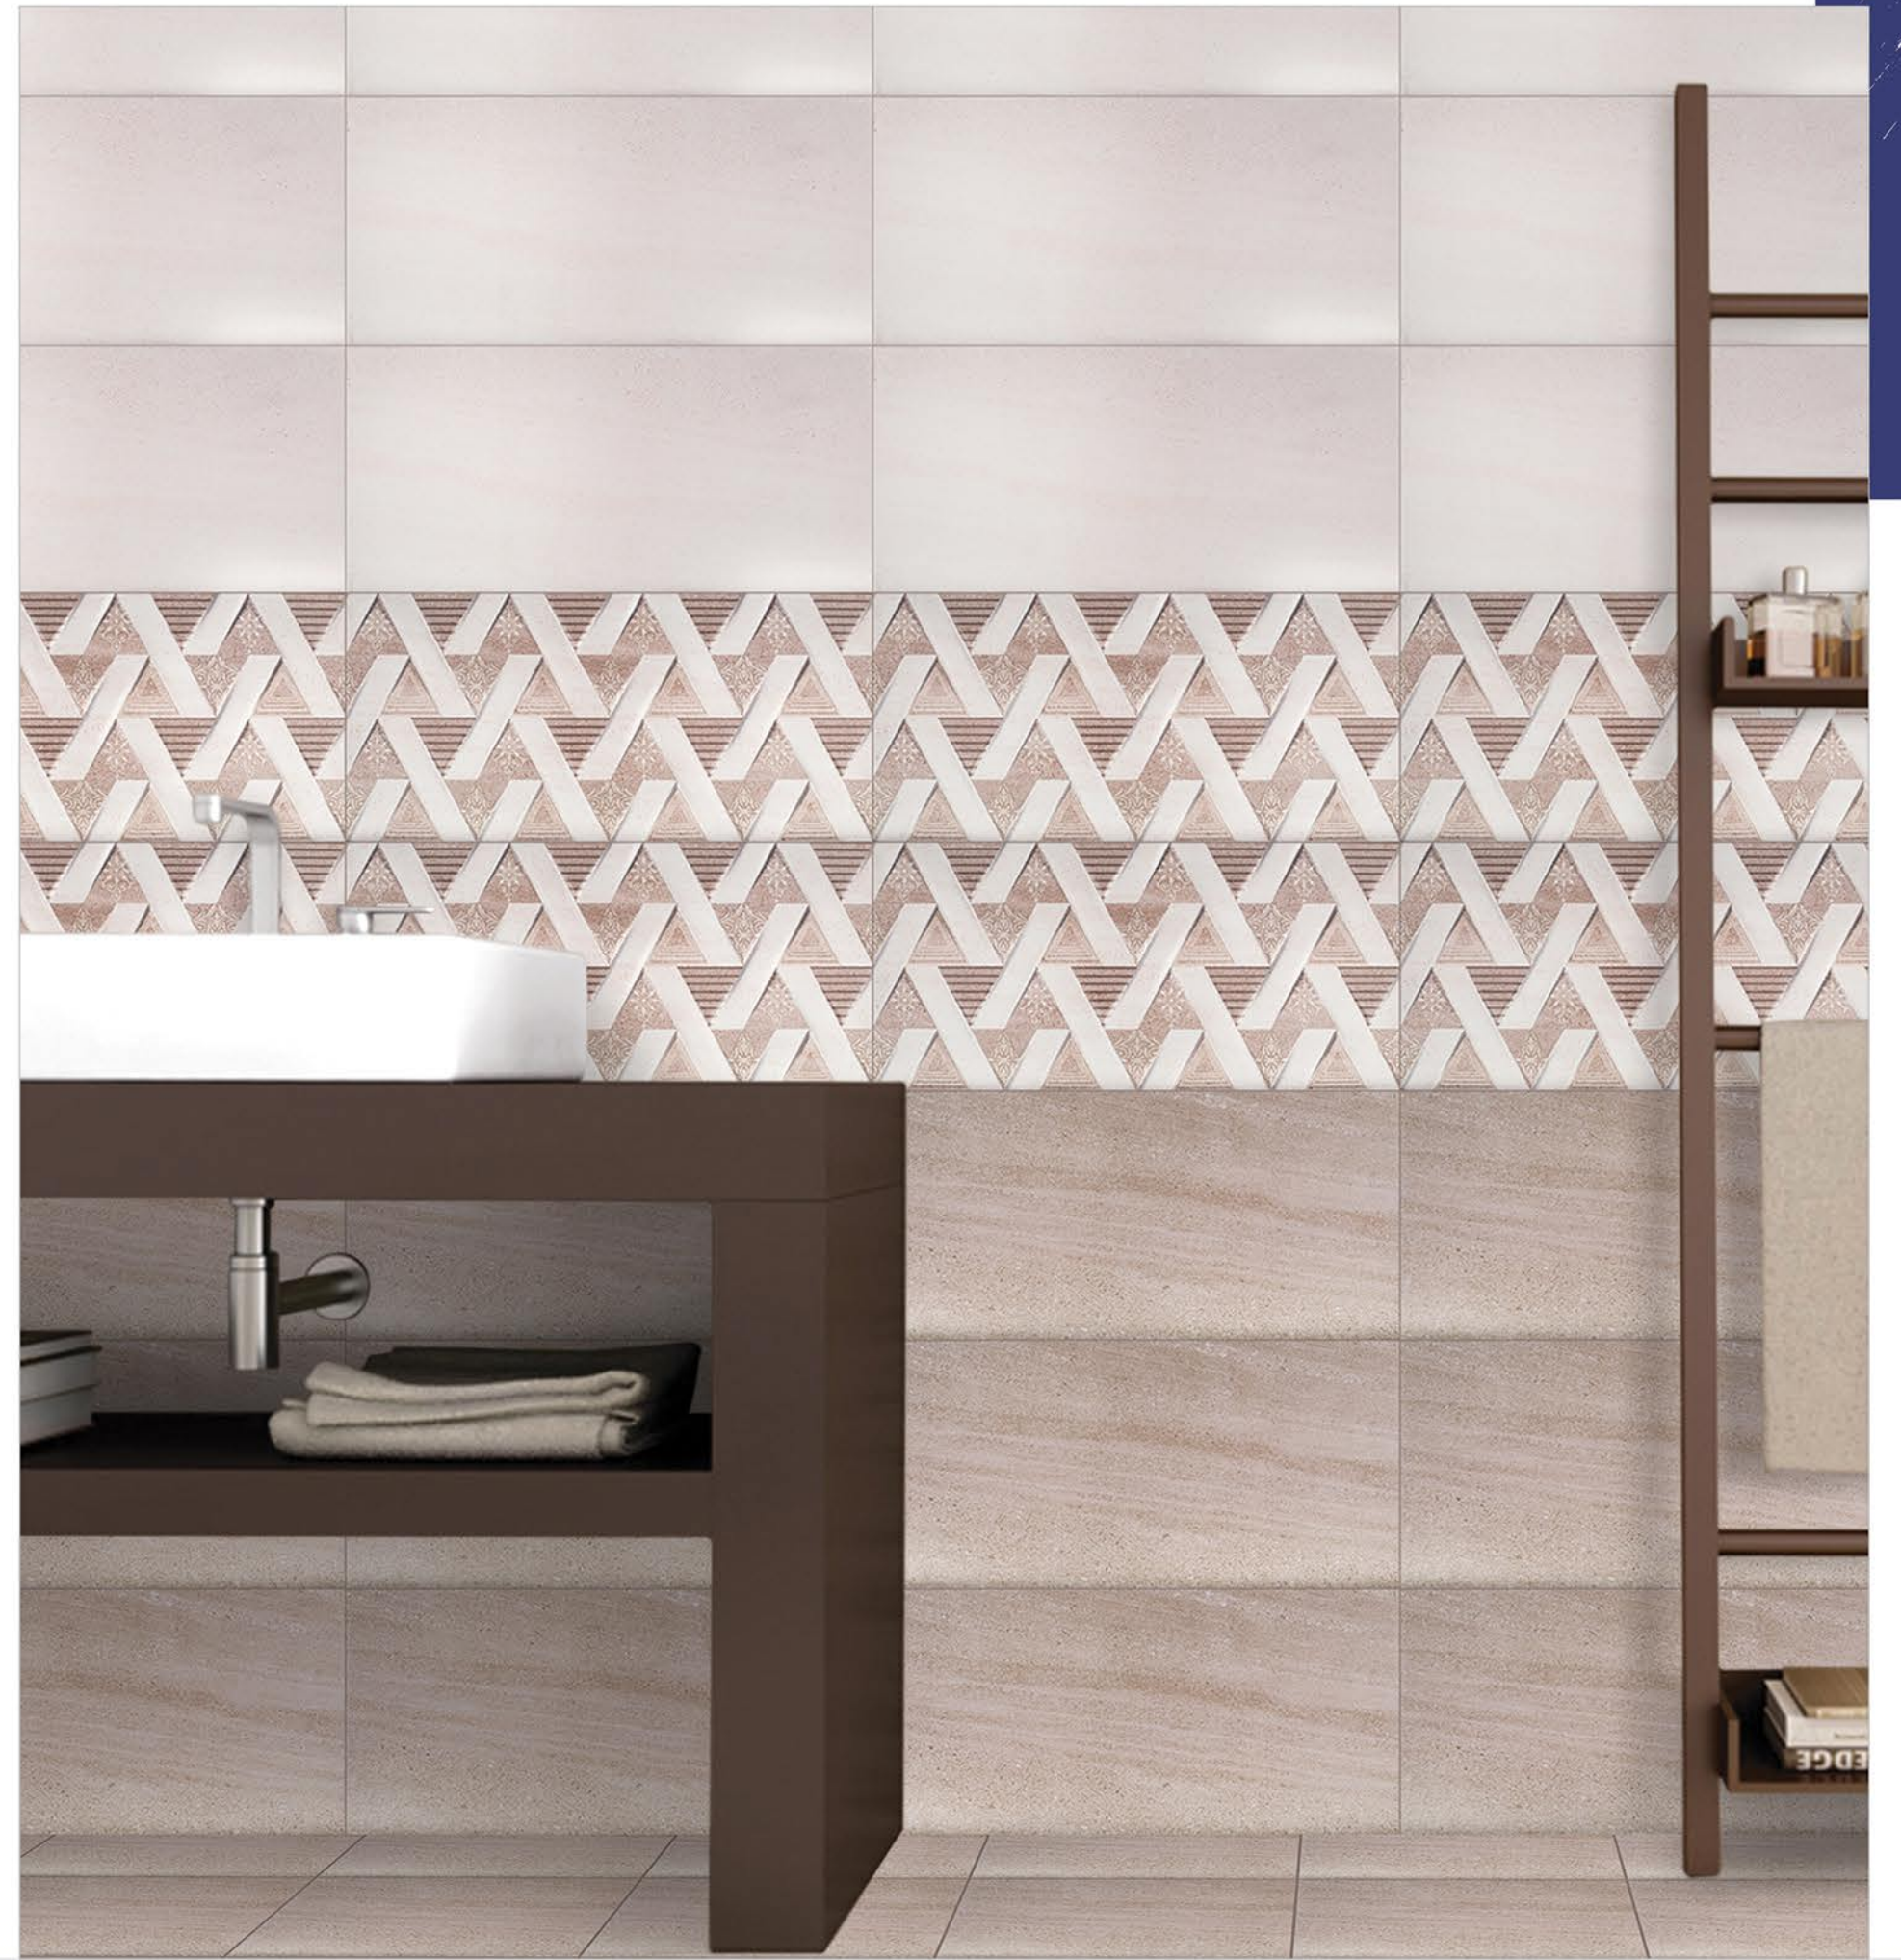

5019 D

5019 F

35 / 36

Glue
series

DIGITAL WALL TILES
**300X
600MM**

Matt SURFACE

www.rangeceramic.com

DIGITAL WALL TILES