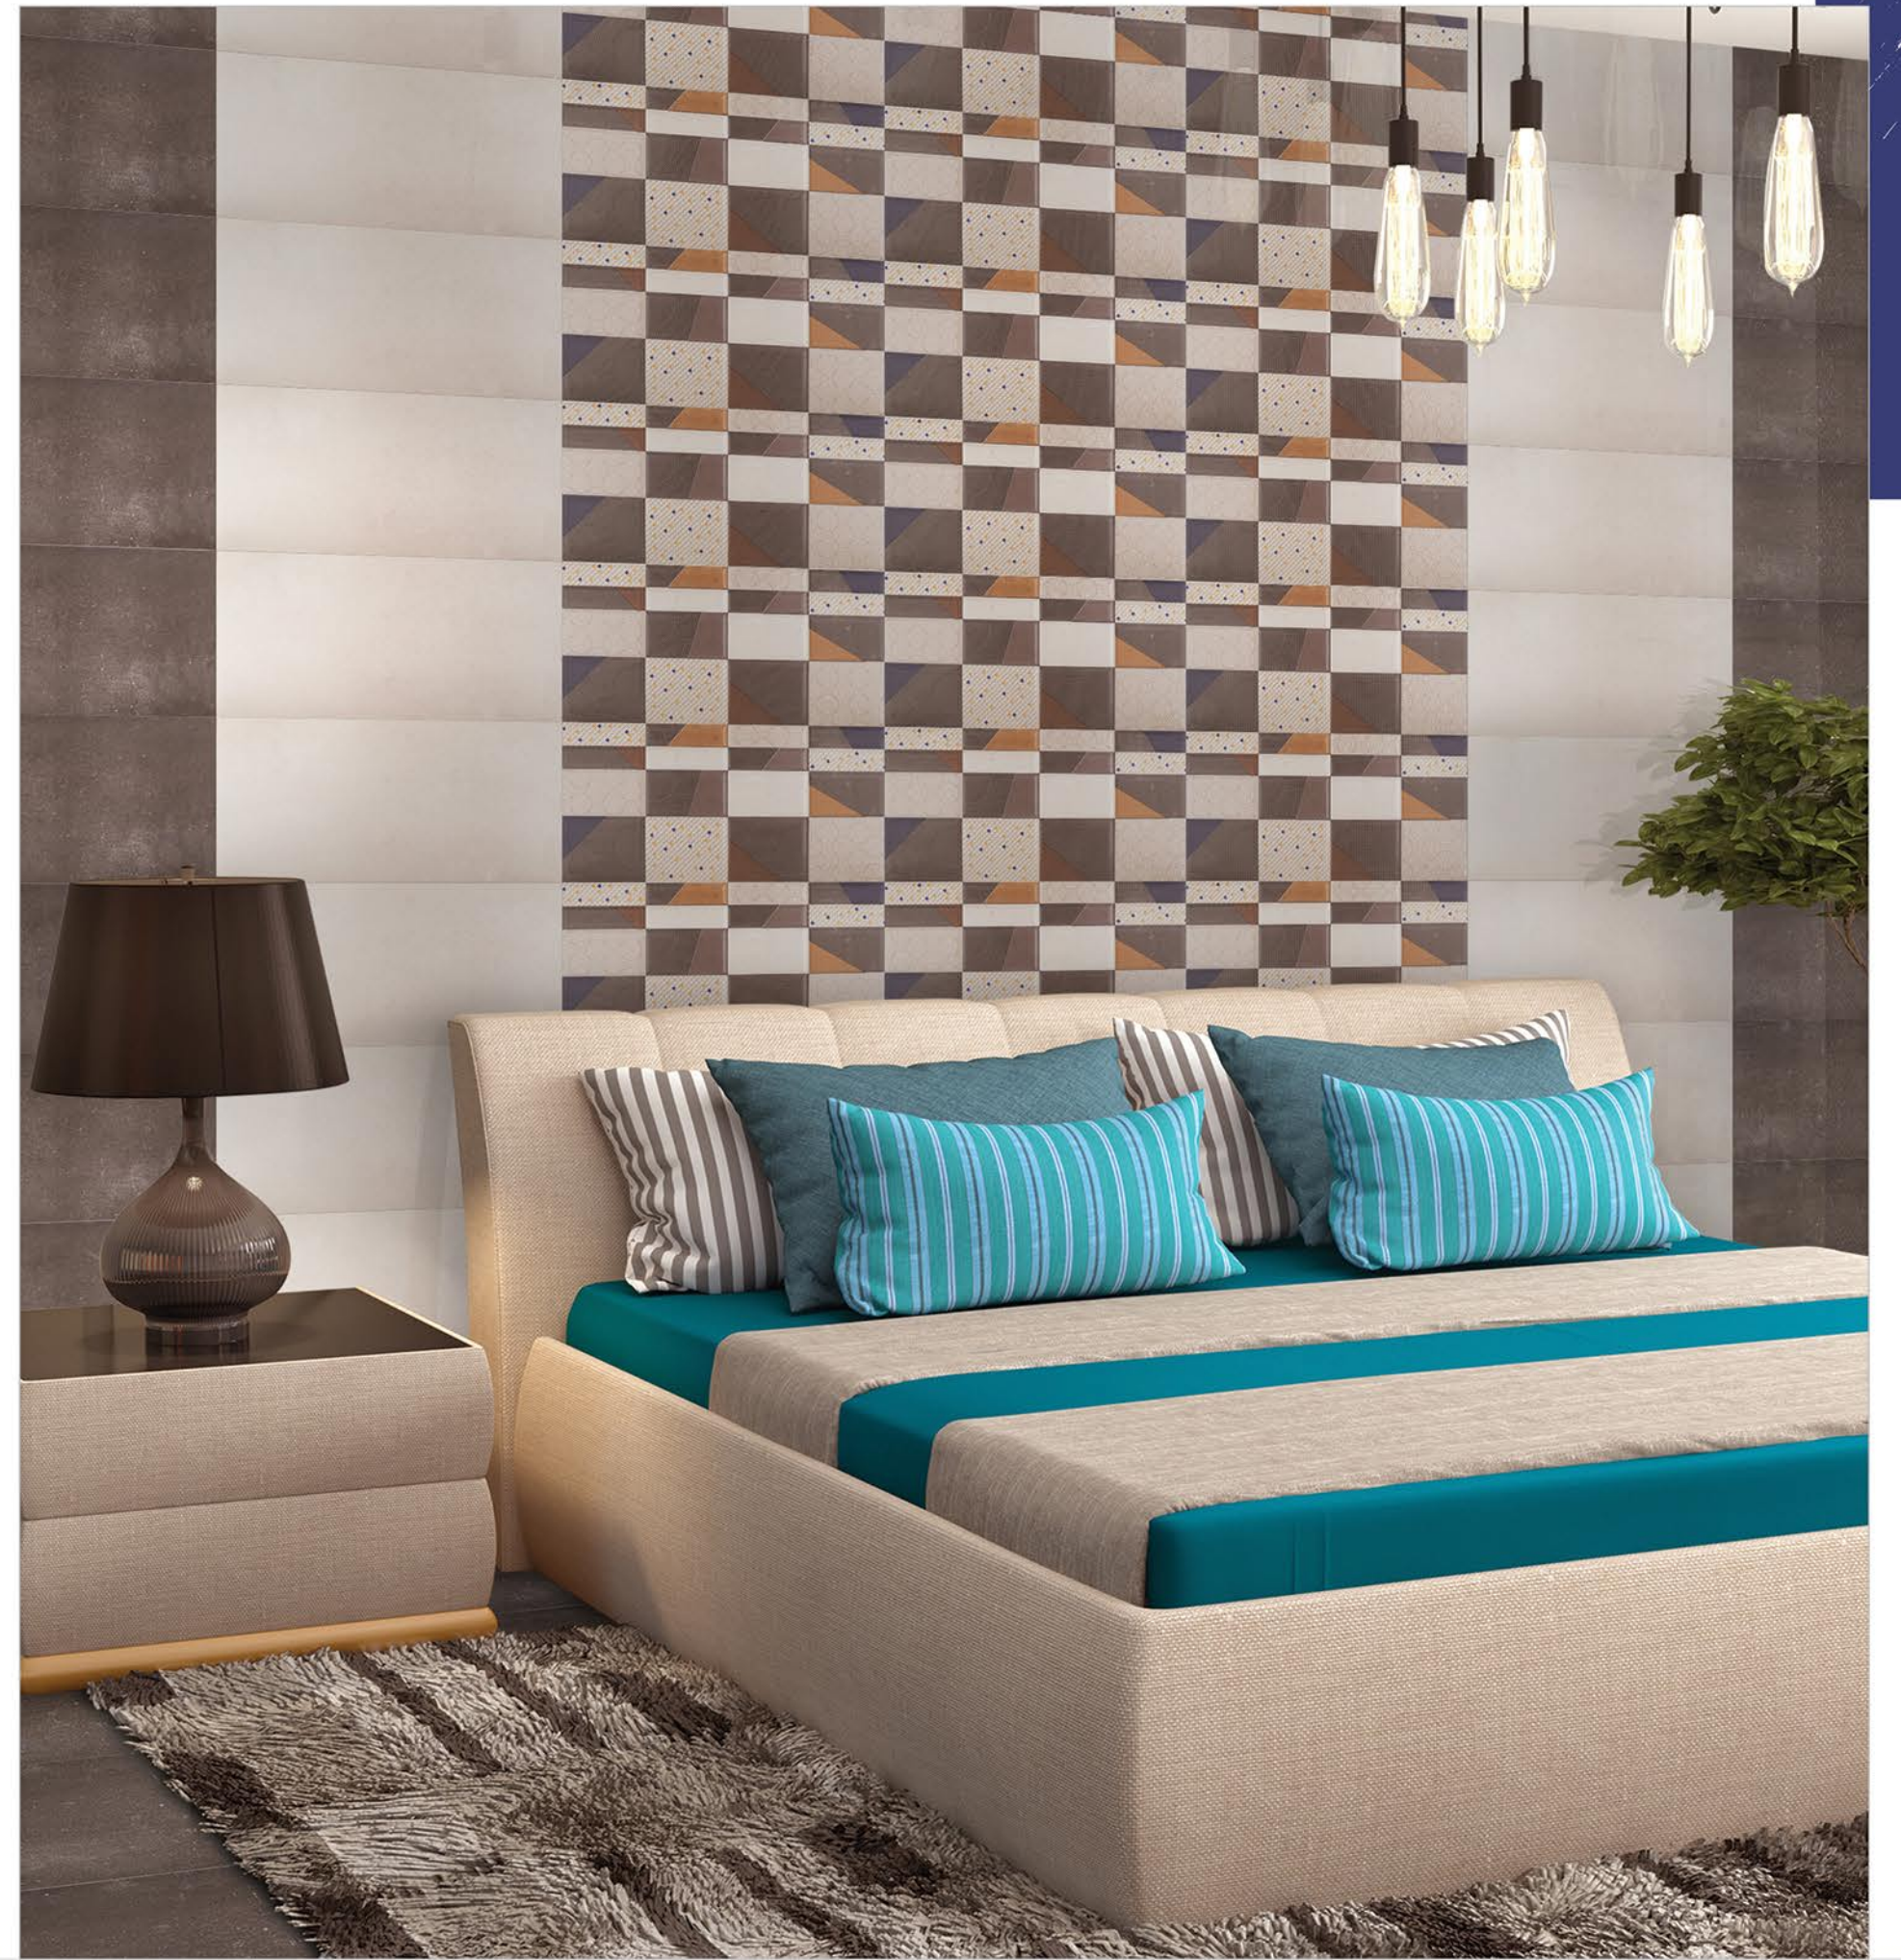

5021 D

5021 F

37 / 38

Glue
series

DIGITAL WALL TILES
**300X
600MM**

Matt SURFACE

www.rangeceramic.com

DIGITAL WALL TILES