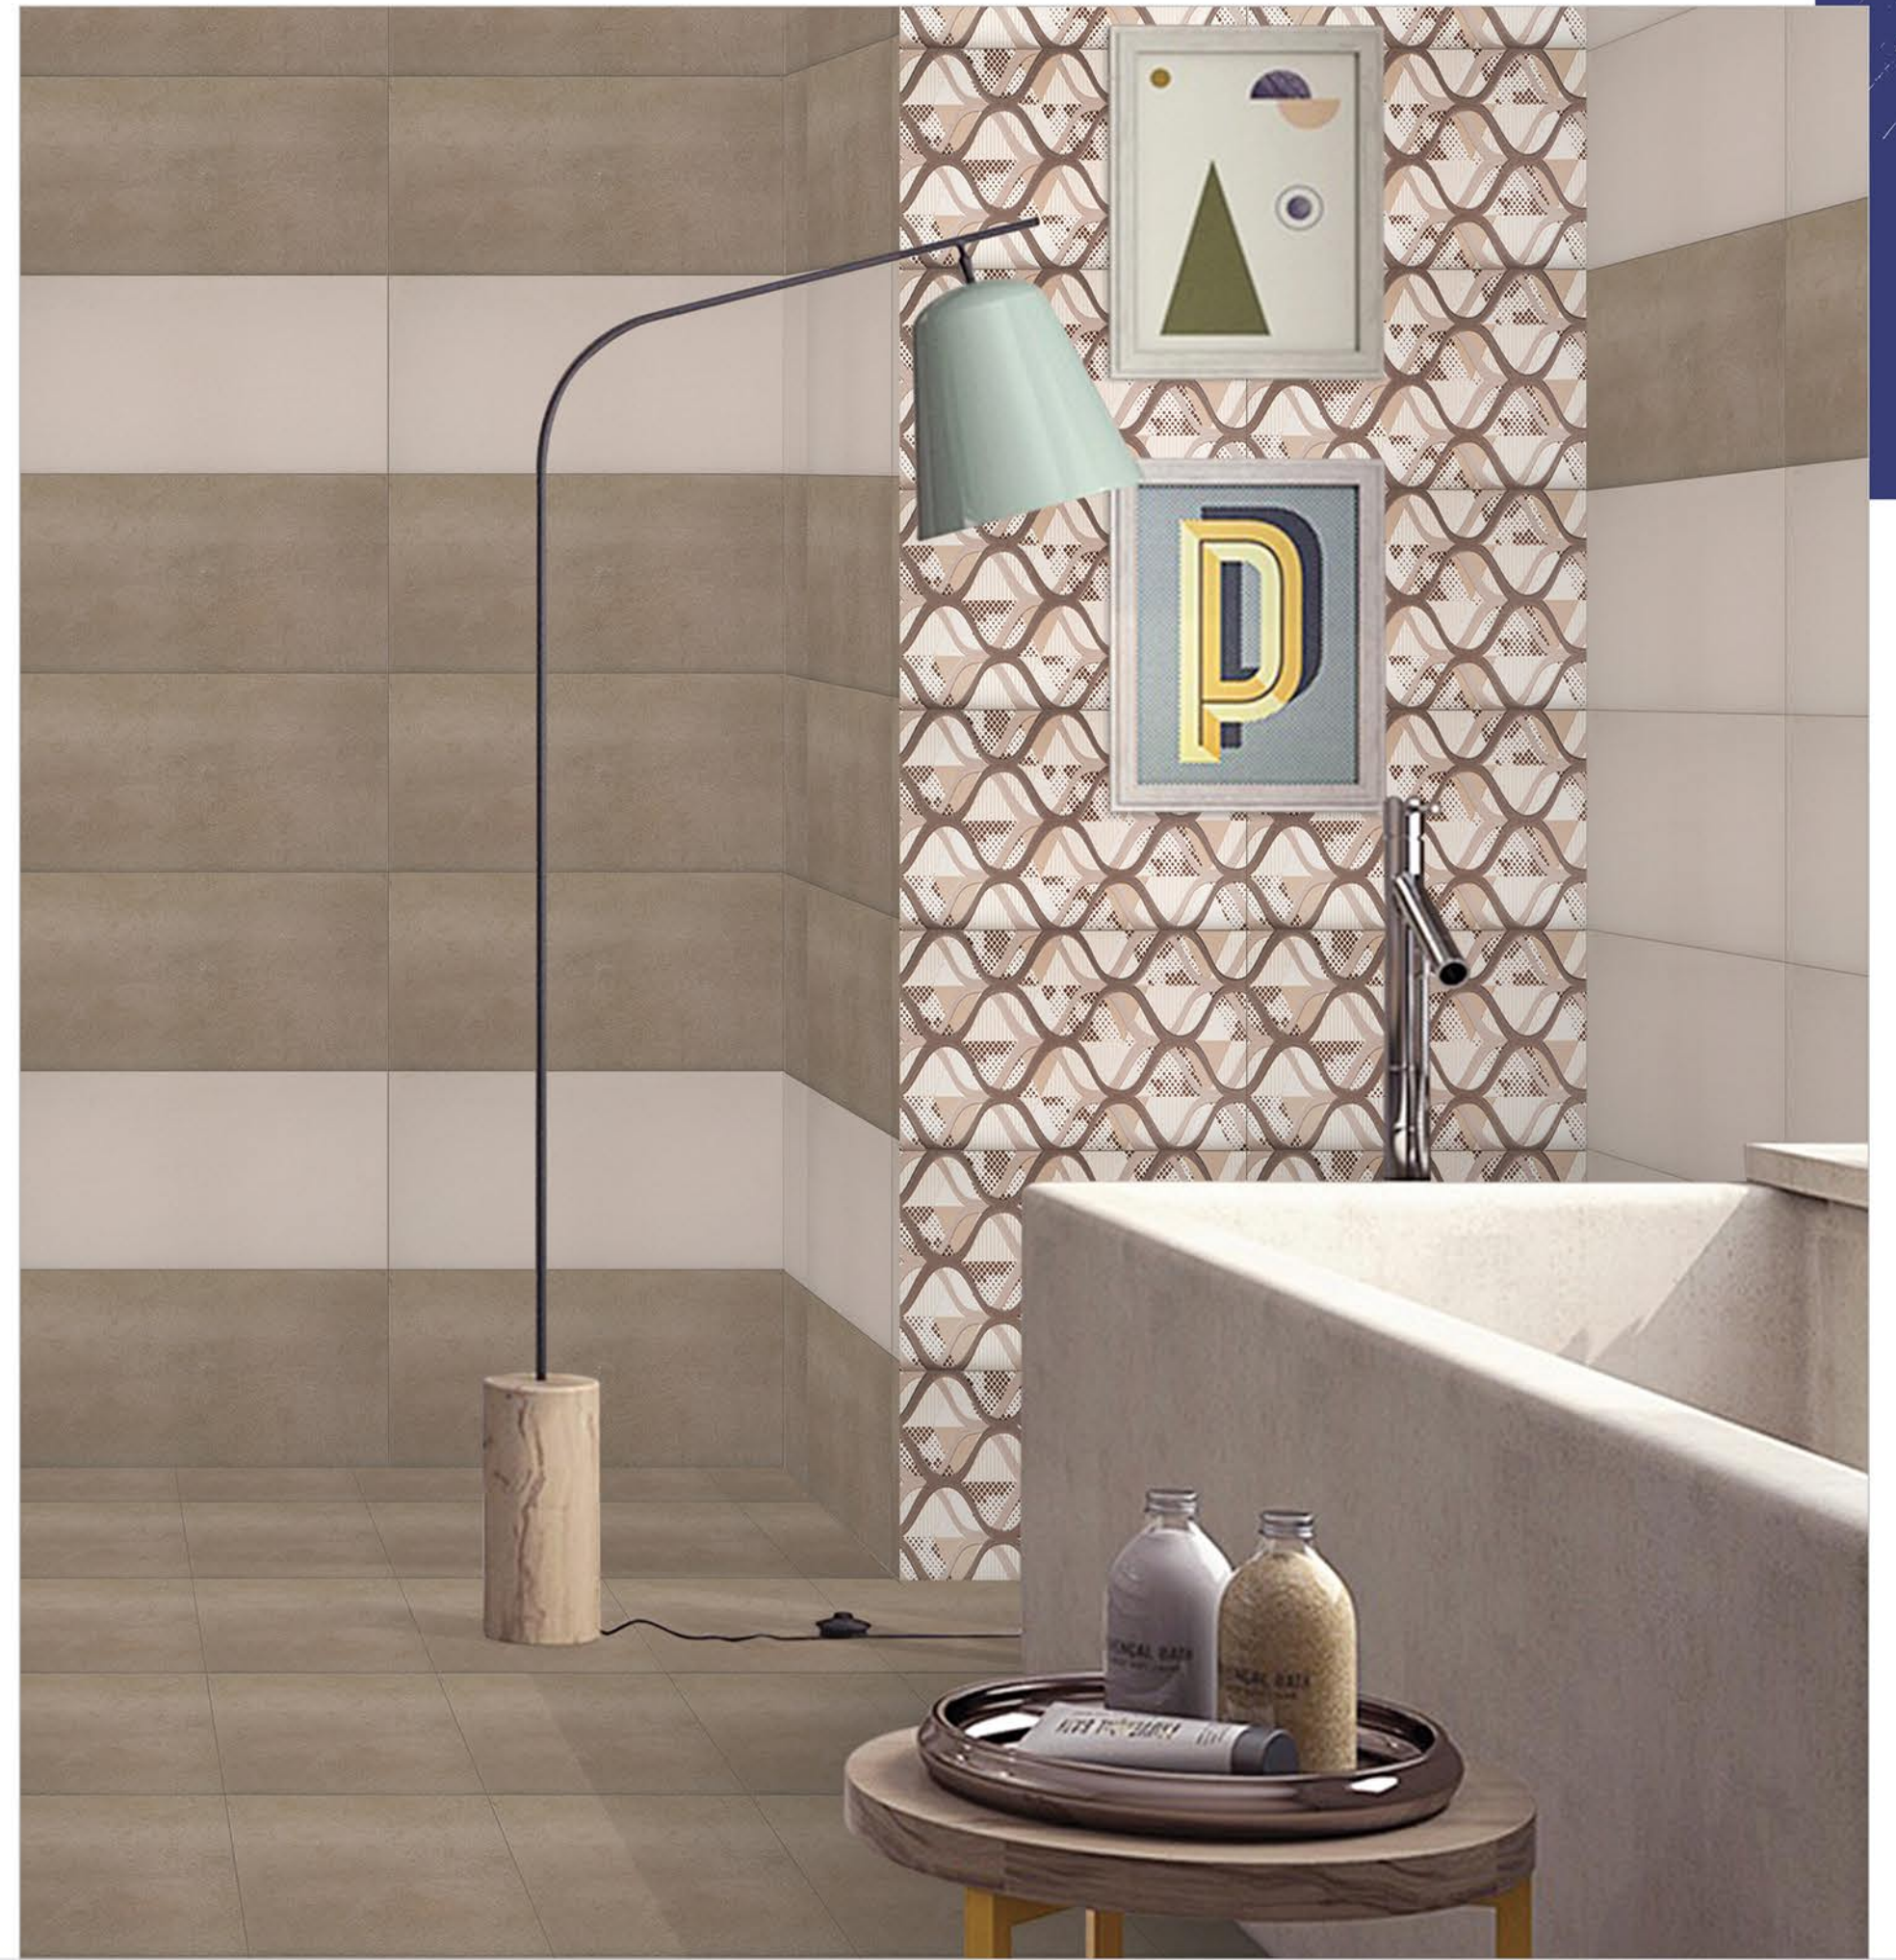

DIGITAL WALL TILES | 300X300MM

5017 F

31 / 32

*Glue*  
series

DIGITAL WALL TILES  
**300X  
600MM**

*Matt* SURFACE

[www.rangeceramic.com](http://www.rangeceramic.com)

DIGITAL WALL TILES