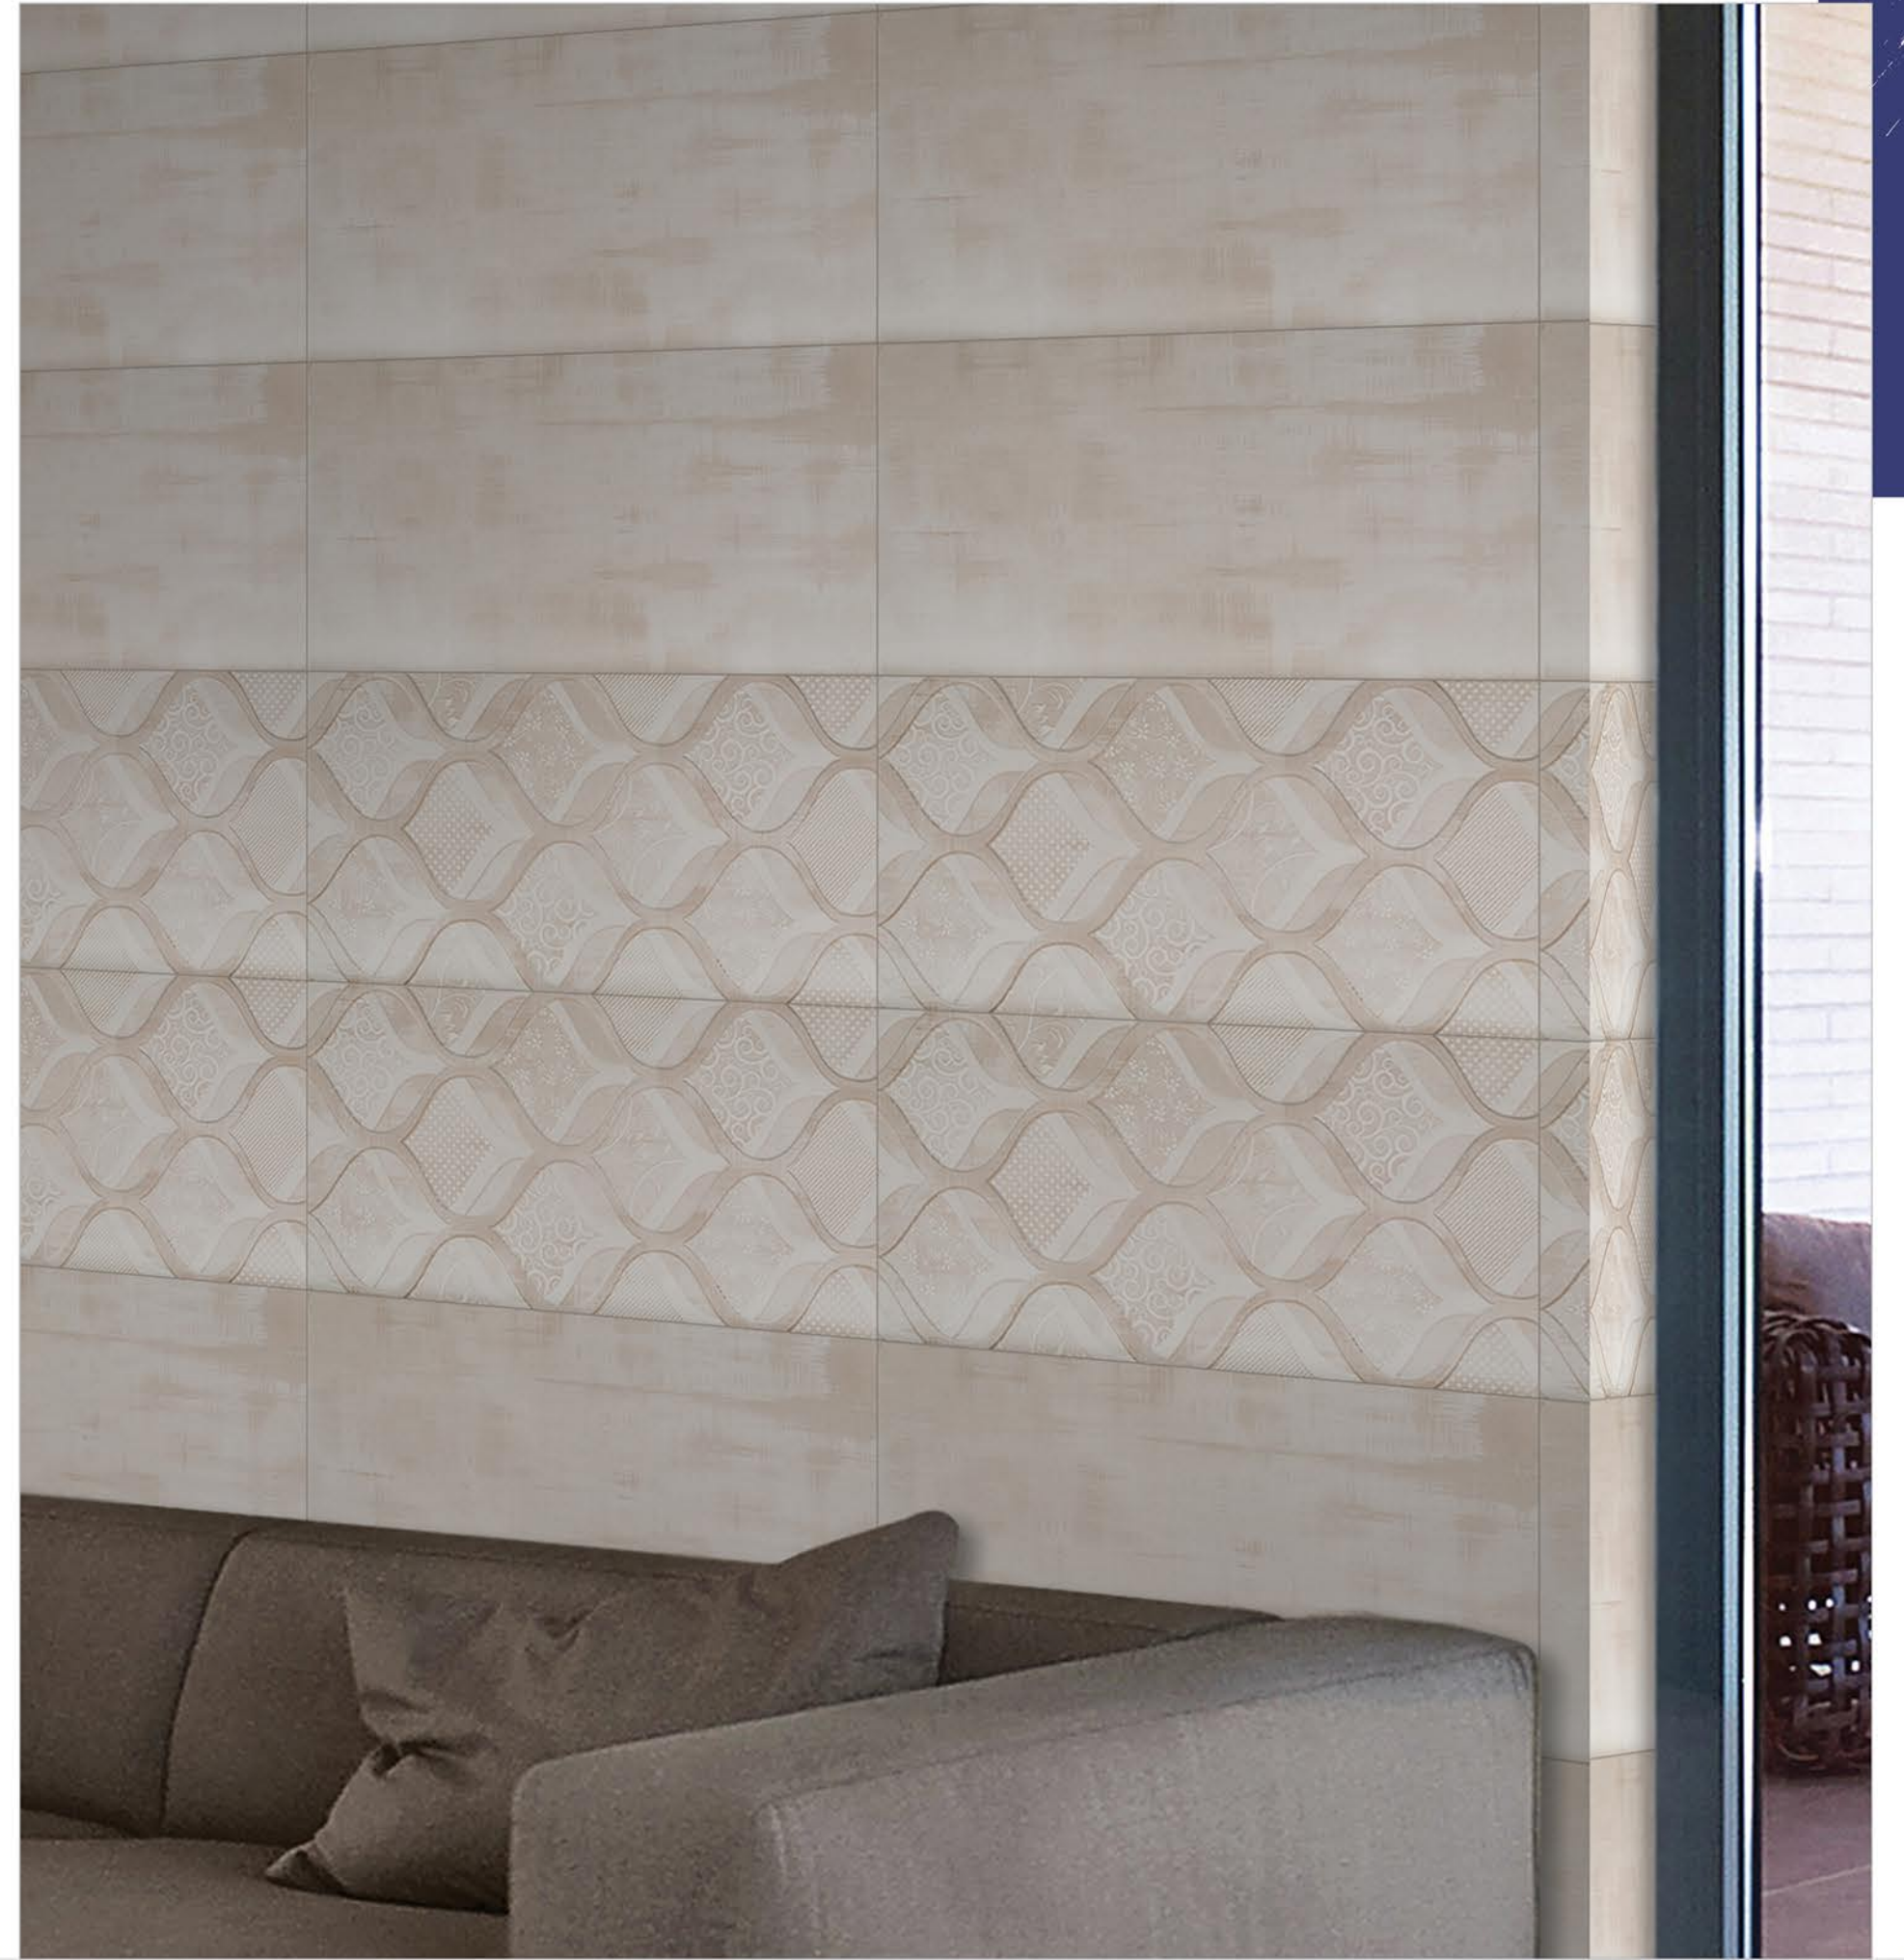

5007 L

5007 F

13 / 14

Glue
series

DIGITAL WALL TILES
**300X
600MM**

Matt SURFACE

www.rangeceramic.com

DIGITAL WALL TILES