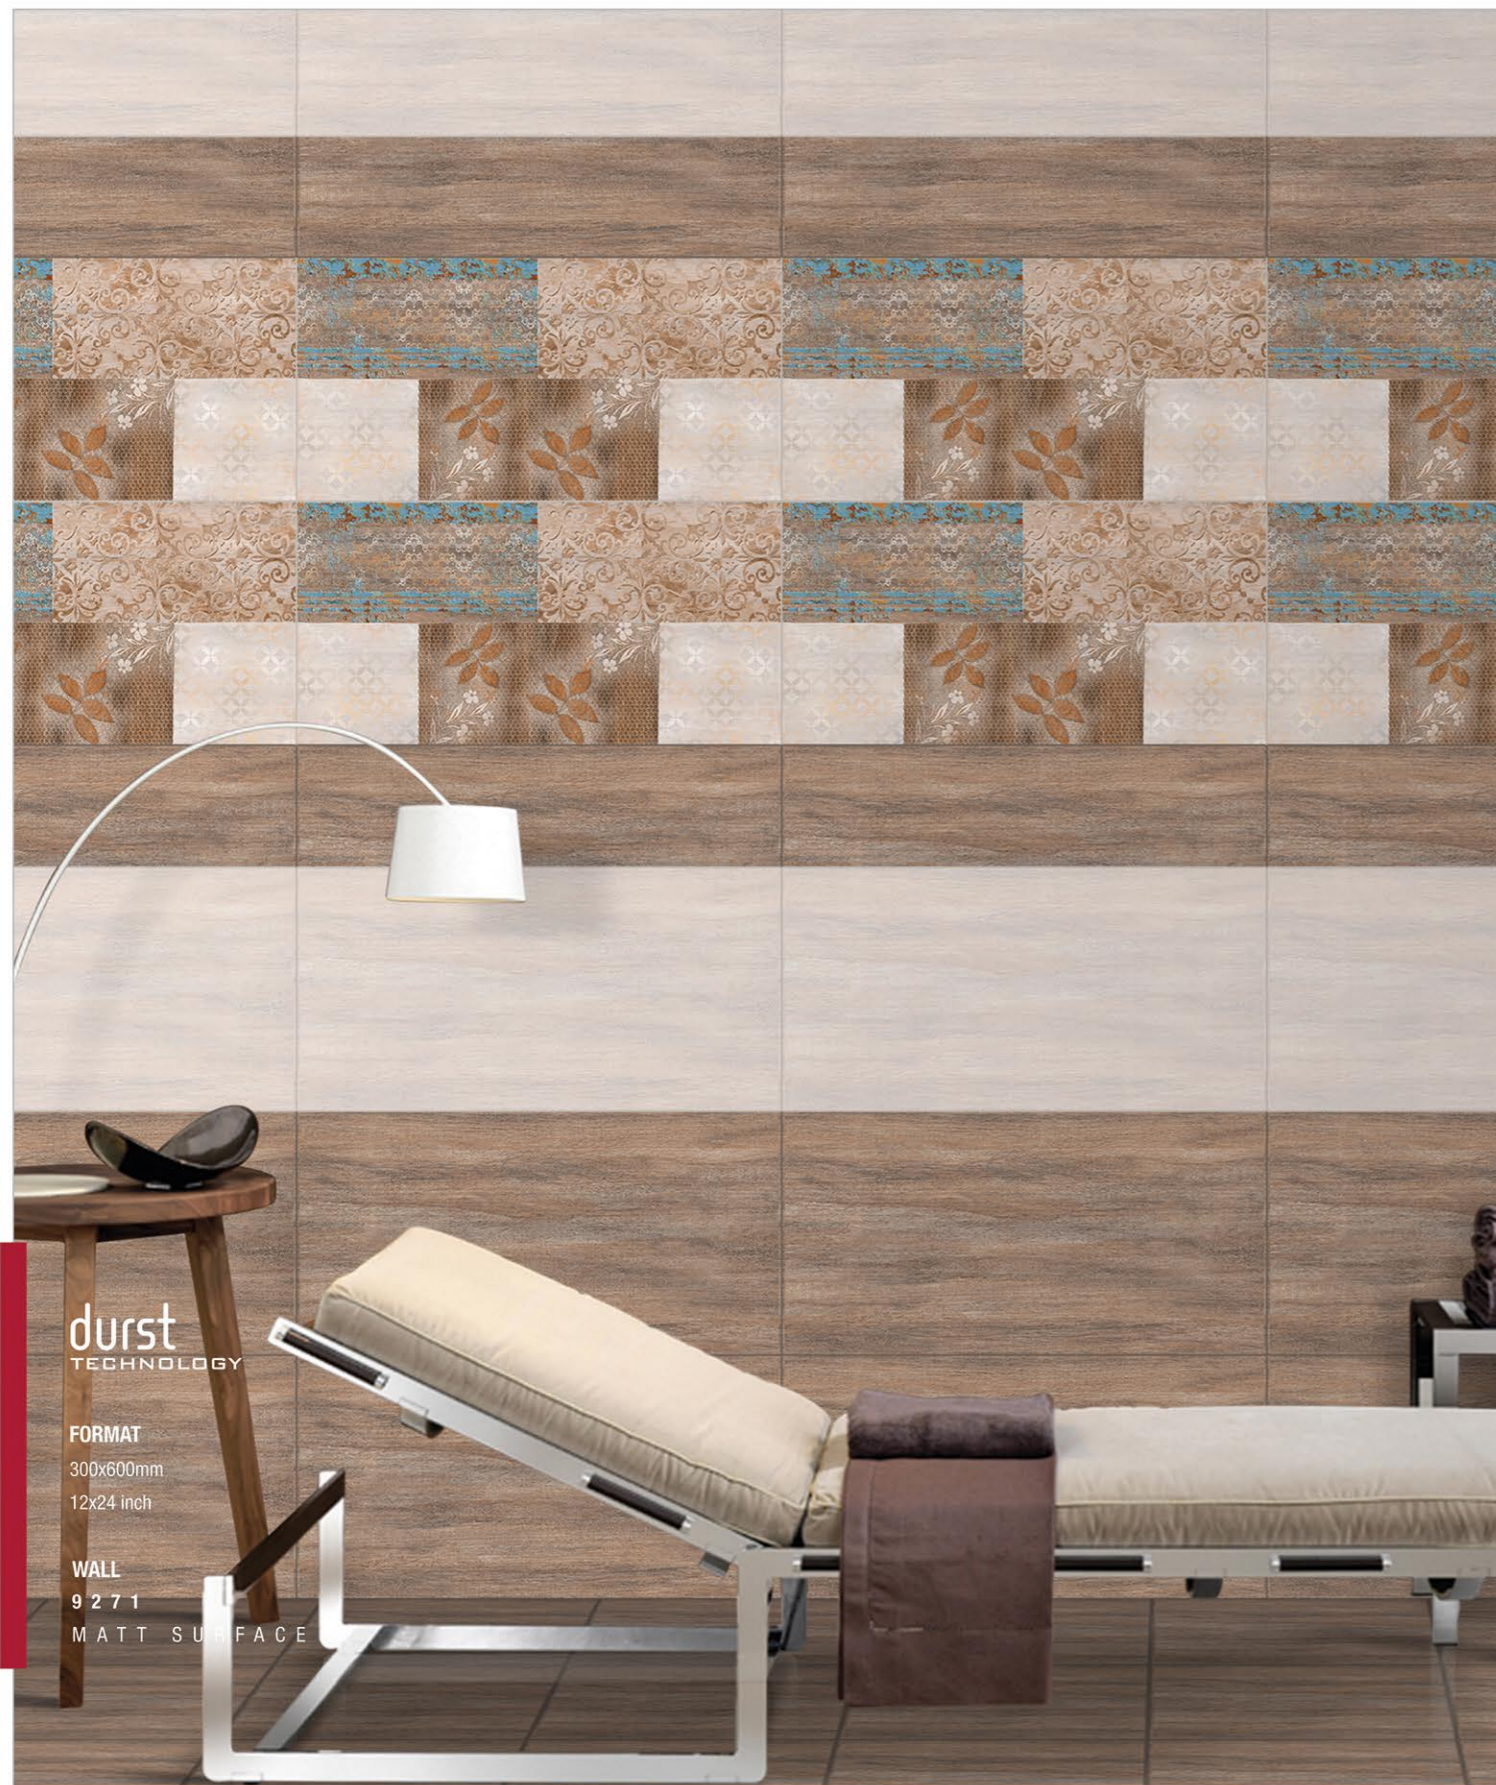

durst
TECHNOLOGY

FORMAT
300x600mm
12x24 inch

WALL
9271
MATT SURFACE

i PUNCH 300x600 / 12x24"

M A T T • S U R F A C E