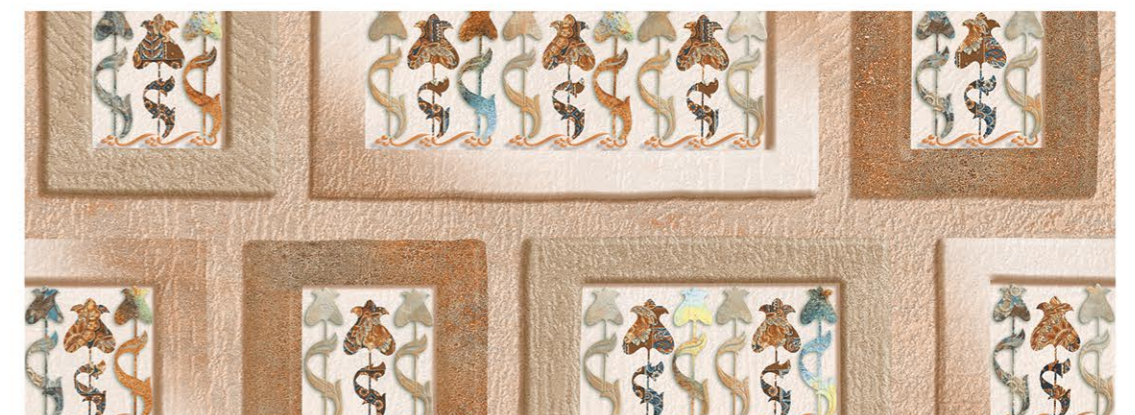

# i PUNCH 300x600 / 12x24"

M A T T • S U R F A C E

9267 LT

9267 DECOR

9267 DK

9267 F

DIGITAL WALL TILES