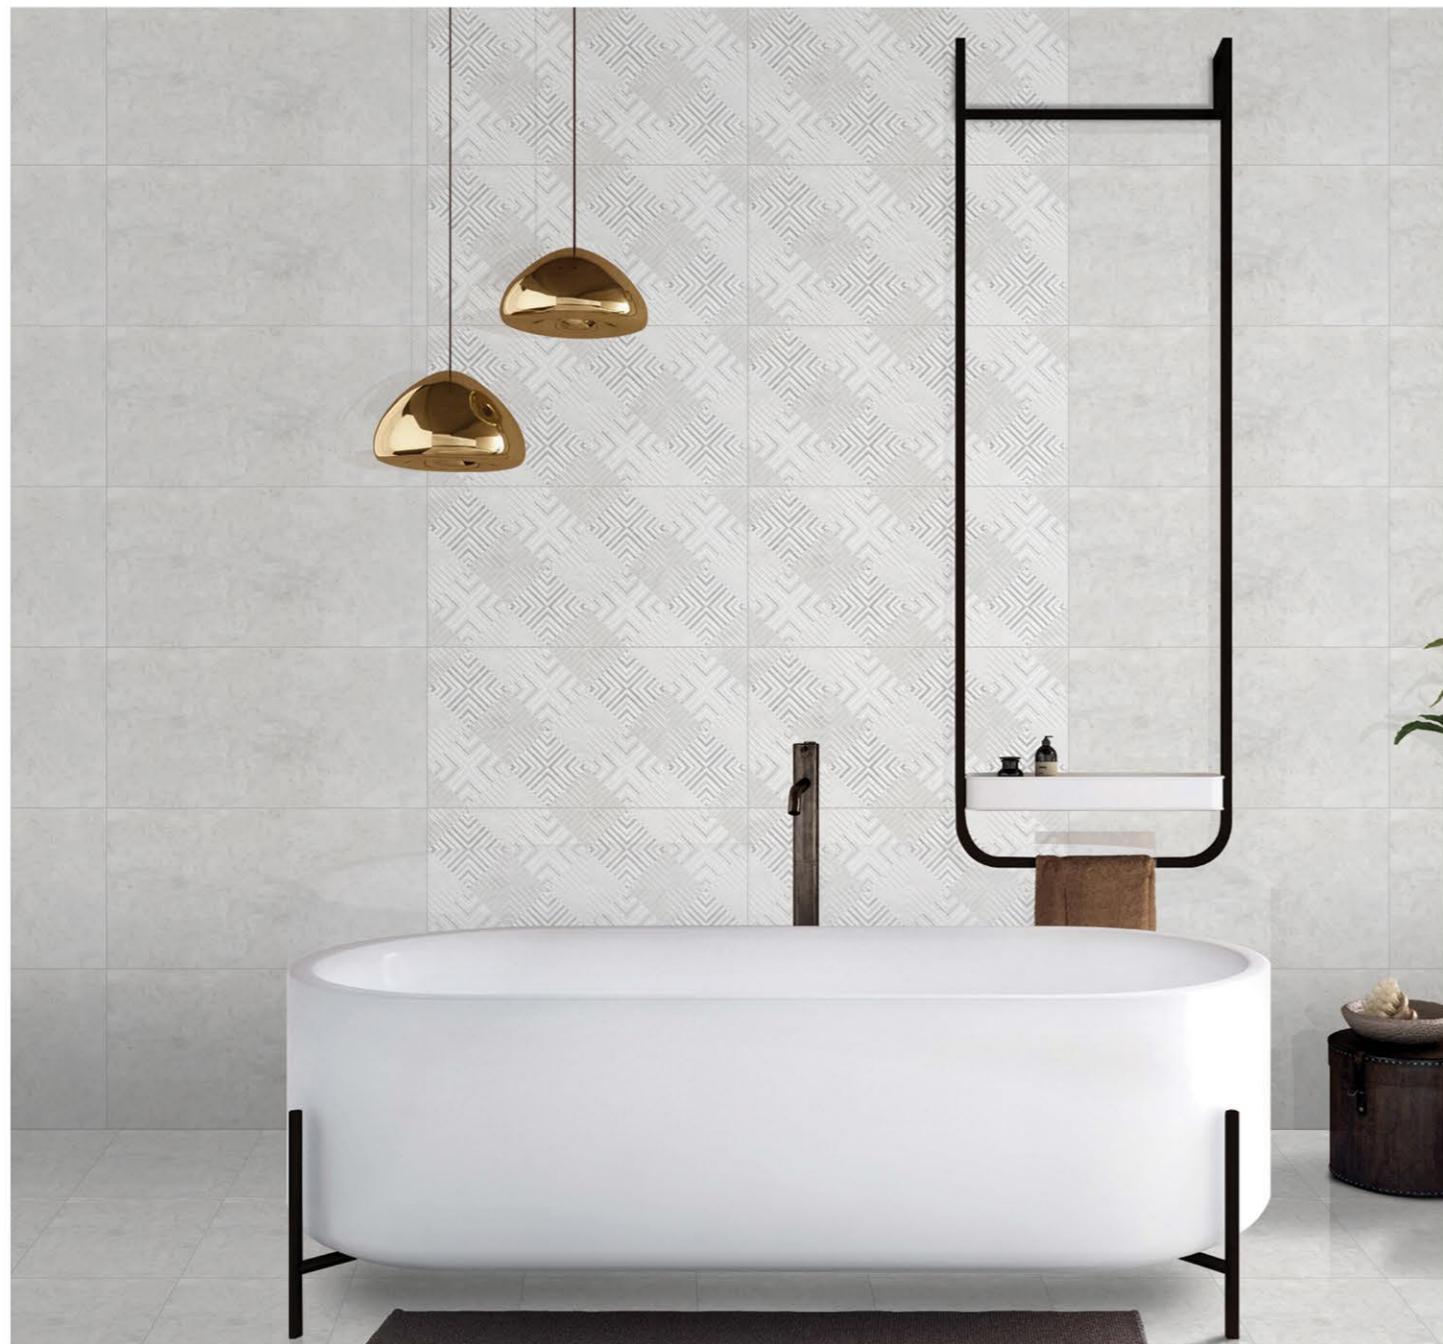

DIGITAL WALL TILES

600x300mm

GLOSSY SURFACE

I-TOUCH
series

TWILIGHT

Twilight - Lt	01
Twilight - decor	02

01

02